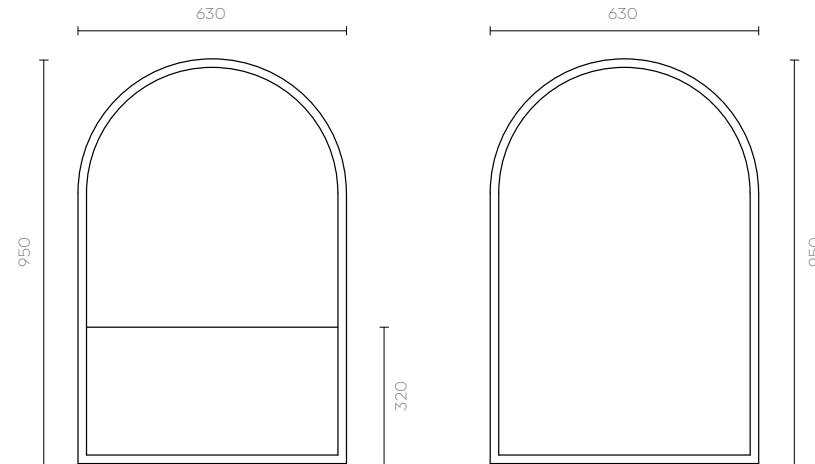

Material & Finish Options

Mirror: Silver / Copper / Grey

Inlay: White Porcelain / Black Porcelain / None

Frame: Black-coated MDF

Colours and weight of natural materials will vary