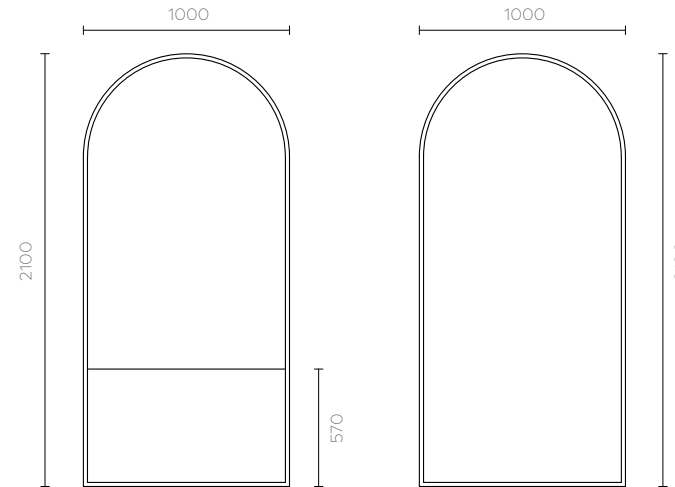

Material & Finish Options

Mirror: Silver / Copper / Grey

Inlay: White Porcelain / Black Porcelain / None

Frame: Black-coated MDF

Colours and weight of natural materials will vary