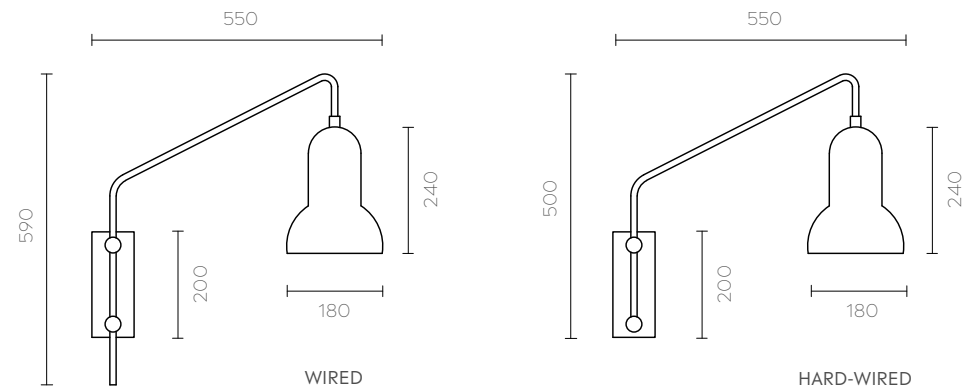

BOFRED

www.bofred.co.za | T. +27 72 629 4257 | E. info@bofred.co.za