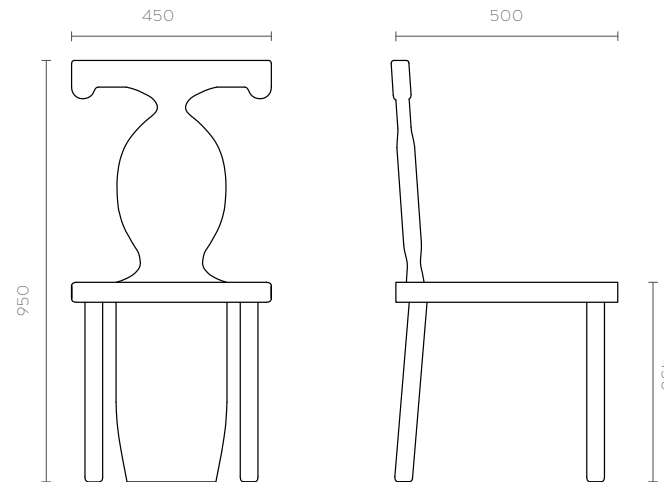

Bahla Chair

Copyright © 2024 Bofred (Pty) Ltd

THE BAHLA CHAIR IS INSPIRED BY TRADITIONAL BAHLA POTTERY IN OMAN. THIS SCULPTURAL FEATURE CHAIR IS MADE FROM SOLID WOOD AND SEALED WITH AN OIL FINISH.

Product Dimensions

450 mm (W) x 500 mm (D) x 950 mm (H)

Seat height: 450 mm

Weight: 12 kg

Material Shown

Black-stained Ash with a black oil finish

Material & Finish Options

Solid Ash Wood: Black-stained / Unstained

Colours and weight of natural materials will vary