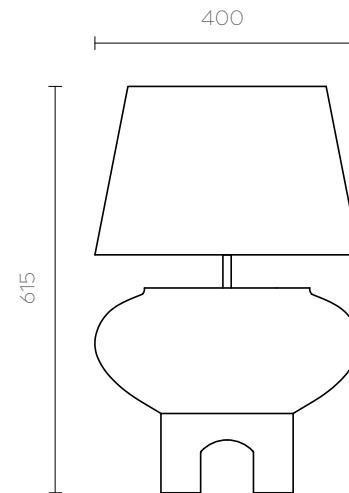

Material & Finish Options

Base: Gently textured Ceramic

Shade Fabrics: Black / Oatmeal / Bone

Note: Lamps are manufactured and approved to meet the safety standards for use with 230 v electrical outlets (standard in Europe/Africa/Australasia). We are not able to adjust the wiring for US outlets - lamp will need rewiring.

BOFRED

www.bofred.co.za | T. +27 72 629 4257 | E. info@bofred.co.za