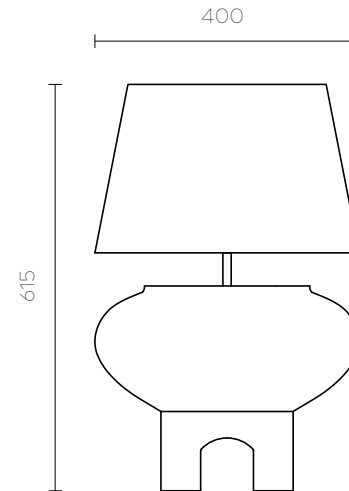

Material & Finish Options

Glossy Glazed Ceramic Base: Peony Red / Sap Green

Shade Fabrics: Black / Oatmeal / Bone