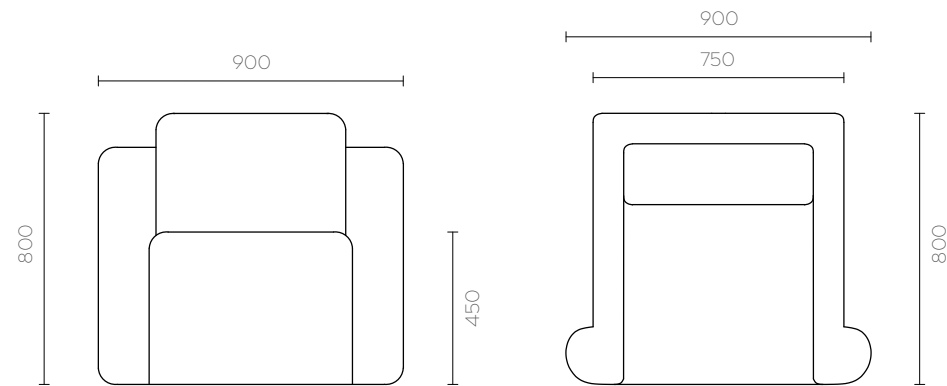

CUSTOM
FABRICS

BOFRED

www.bofred.co.za | T. +27 72 629 4257 | E. info@bofred.co.za