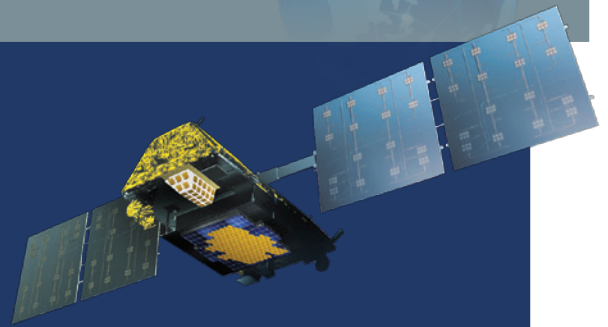

Iridium 9505A

Satellite Phone

The Iridium 9505A satellite phone is engineered for reliable performance in tough environments and, when used with Iridium Security Module*, delivers the capability for secure global communications anywhere you need to be.

Manufactured in the US, this handset is ideal for highly secure use and is the only satellite phone available for provisioning on the US Department of Defense Gateway. And Iridium's first-of-its-kind fixed-cost contract with DISA allows for unlimited usage on an unlimited number of devices.

*Iridium Security Module sold separately by DISA or General Dynamics C4 Systems. Restricted availability to US DoD and US government only.

The future is secure

Iridium is forging ahead with its uncompromising vision for the future of global communications. Iridium NEXT, Iridium's ground-breaking next generation satellite constellation, will inspire exciting new innovations while ensuring continued high-level performance and reliability for all existing Iridium-enabled solutions. With first launch scheduled for 2015, Iridium NEXT's backward compatibility will ensure Iridium 9505A continues to help mobilize and monitor personnel and assets with voice and data on the ground and beyond line of sight for years to come.

Iridium 9505A

The small, lightweight Iridium 9505A satellite phone features a quick access interface and hands-free headset, designed for ease of use on the move. It also offers the optional capability to transmit and receive data with an RS232 adapter. Programmed with 21 language options, Iridium 9505A is capable of two-way SMS communication.