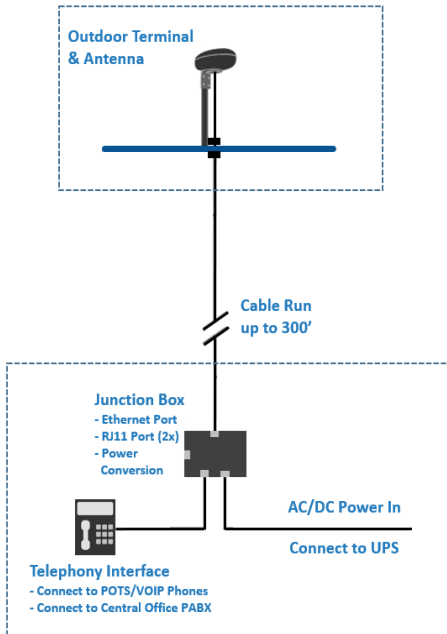

FEATURES

- 2x HD analog voice lines
- Messaging & email communications
- Simple installation & easy to use
- Advanced local firewall
- Wi-Fi capable
- SOS switch for emergency reporting

SPECIFICATIONS

- Operating voltage: 10 - 34 VDC
- Power consumption: 7 watts nominal, 18 watts peak
- AC mains: 115/230VAC 50/60Hz to 24VDC; adapter provided
- Operating temp range: -40°C to +70°C
- Exposure: Outdoor (per IEC 60945)
- Size: 14.2 x 7.3 x 6.2 in. (36.1 x 18.5 x 15.7 cm)
- Weight: 3.8 lb. (1.7 kg)

SkyLink ComCenter

Includes

BLOCK DIAGRAM

IRIDIUM CERTUS OUTDOOR TERMINAL & ANTENNA

- IP67-rated enclosure is weatherized & UV resistant
- Available in white or black outer shell
- Vibration mount, pole, & rail mount

TELEPHONY INTEGRATION

- Integrates with central office PABX
- Connect directly with VoIP / POTS phones
- Connect to wireless phone systems

300' CABLE

- Cable certified to IEC 60332-3
- Heavy duty industrial metal turret connectors
- Includes Ethernet, DC voltage, SOS line, & RJ11 phone cable