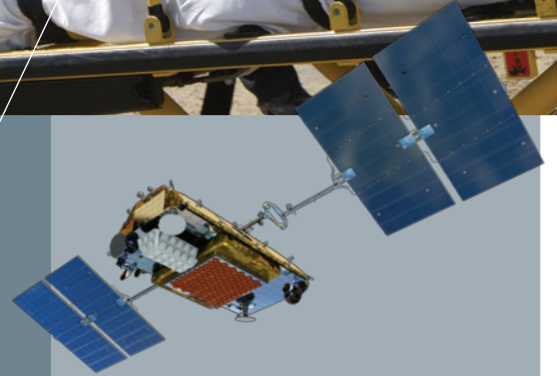

Built for Push-To-Talk

For team communications, the Iridium Extreme® PTT is engineered to support high intensity users in some of the harshest environments. The Iridium Extreme® PTT takes reliable and global communications to the next level with a high audio loudspeaker, reinforced PTT button, and extended battery. The intuitive user interface provides standard voice calling, SMS, and SOS, as well as quick access to push-to-talk, allowing you to connect with your team instantly and securely, anywhere on the planet.

First Response Public Safety
Transportation Construction

Military Border Services /Homeland Security Mining
Search & Rescue Utilities Oil & Gas

Versatile Mobility

Unlike previous PTT satellite systems that are limited to use in or around vehicles, the Iridium Extreme® PTT is a completely mobile satellite handset that provides flexibility to support every communication environment. Versatile accessories including shoulder-mounted carrying cases, docking stations and external antennas (sold separately) ensure critical communications can be maintained in any situation – on foot, in-vehicle, ship or aircraft or inside buildings.