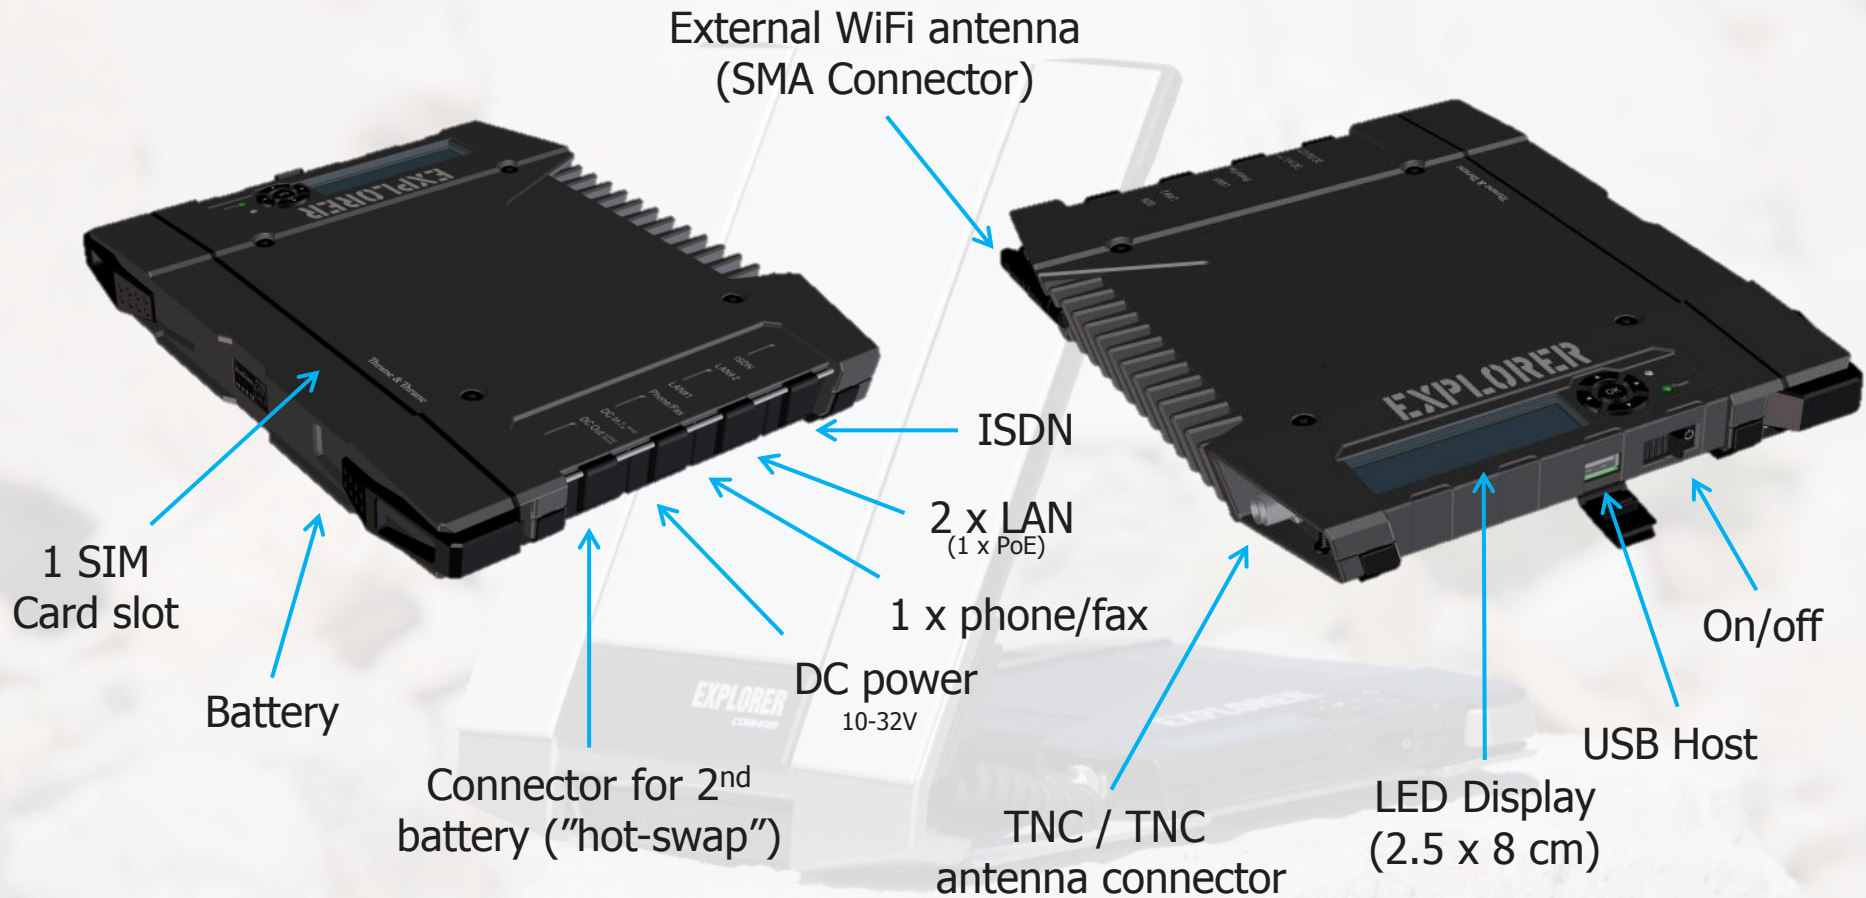

And much, much more...

COBHAM