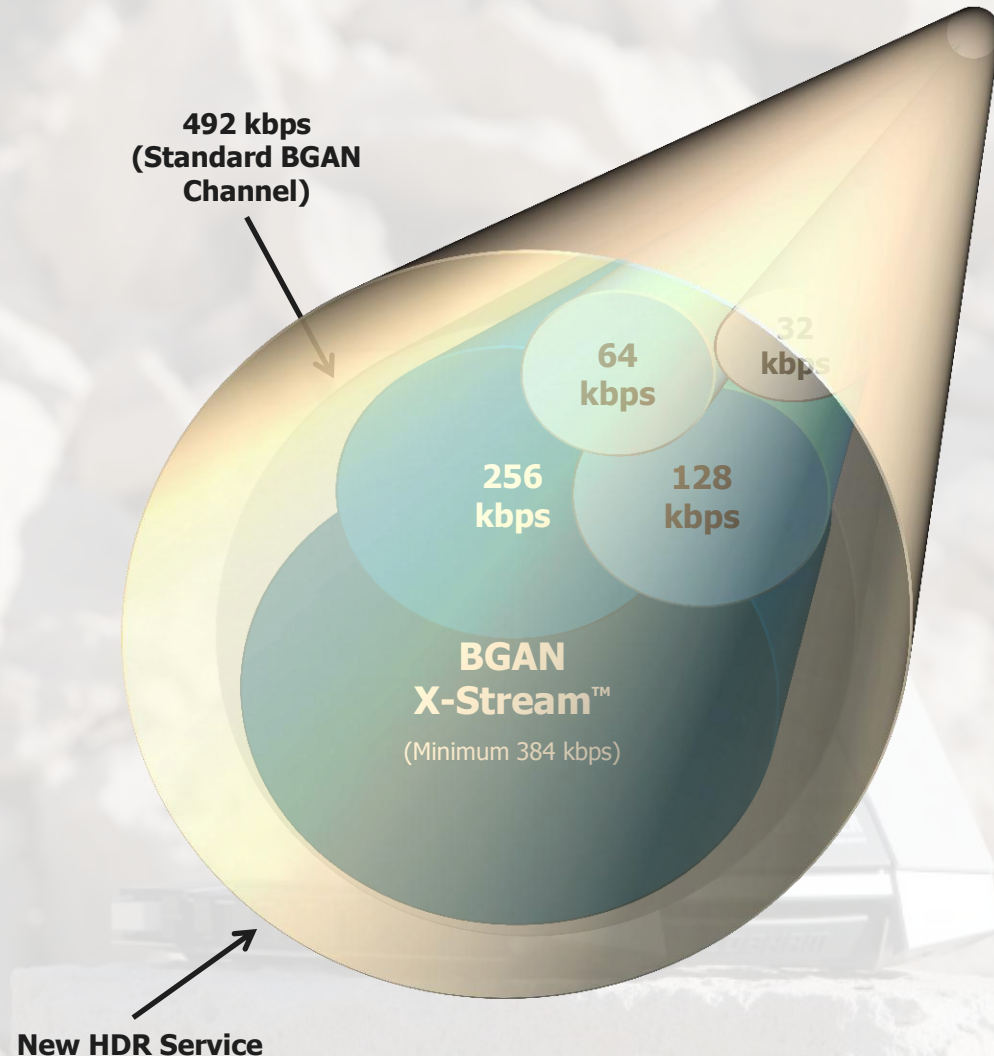

Introducing **EXPLORER 710**

Introducing EXPLORER 710 - the bar is raised

COBHAM

- A state of the art BGAN setting new standards in terms of speed, size and features.
- Radical improvement in video quality - the first and only BGAN to support High Data Rate streaming service from Inmarsat.
- Ultra-portable and lightweight with more capability.
- Shipstart: September 2013

High Data Rate Streaming QoS

- HDR on-demand Streaming Service provides a guaranteed bandwidth (QoS) of est. 650 kbps.
- Service offerings:
 - **Asymmetrical** (650 kbps up / 64 kbps down); pay for what you need.
 - **Symmetrical** – or premium (650 kbps up/down).
 - **Half-channel** (325 kbps).
- Standard (shared) data will continue to be 492 kbps (Class 1).
- HDR will launch in Q4 2013 under existing I4 satellites