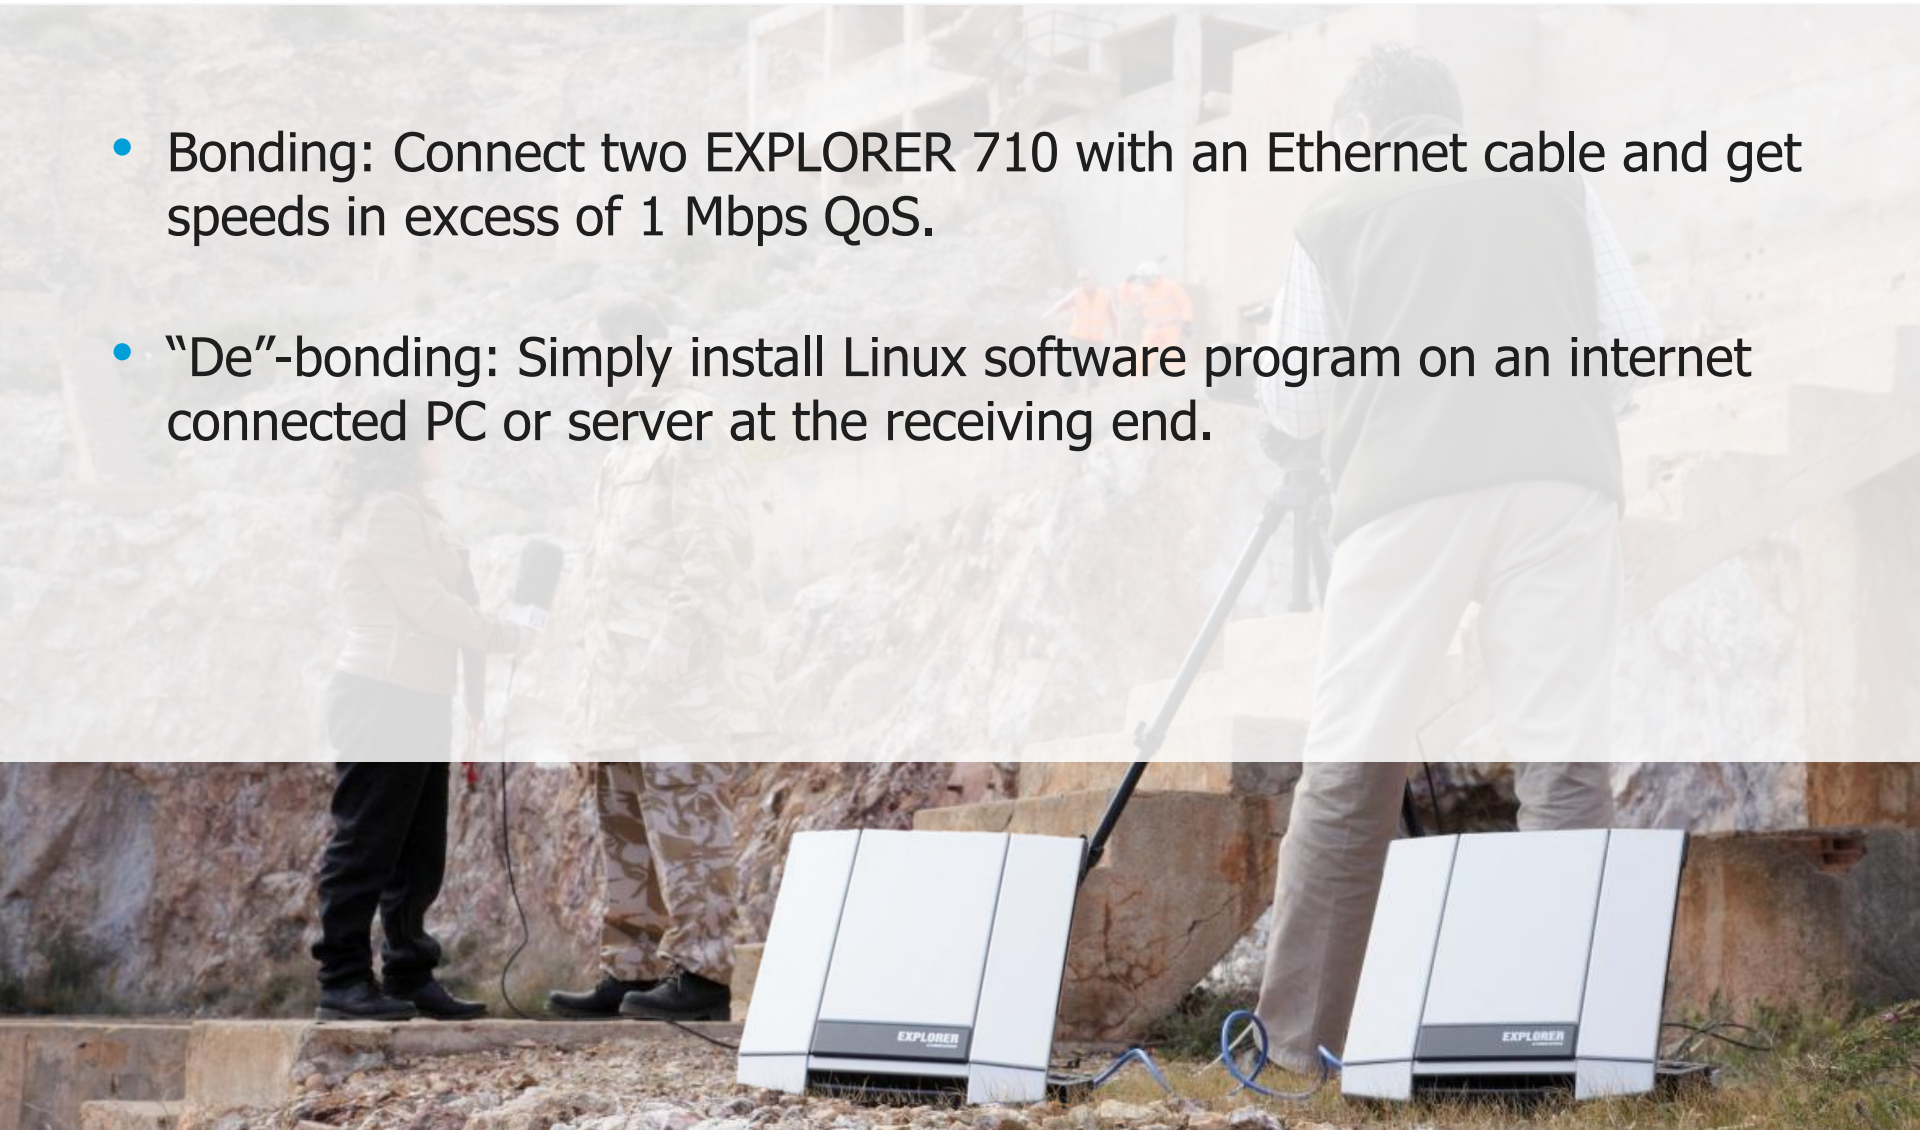

EXPLORER 710

COBHAM

- Plug 'n Play bonding

- Bonding: Connect two EXPLORER 710 with an Ethernet cable and get speeds in excess of 1 Mbps QoS.
- “De”-bonding: Simply install Linux software program on an internet connected PC or server at the receiving end.