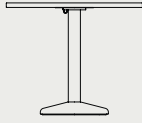

PC Portable Lamp | Cool grey & Soft yellow

PC Portable Lamp | Dusty red

Dimensions

Ceramic
Table
Ø70 x H73 cm

Ceramic
Table
Ø90 x H74 cm

Type Chair
W47,5 x D47,5 x H78,5 cm
SH46 cm

Crate
Dining Chair
W57,5 x D64 x H81 cm
SH45 cm