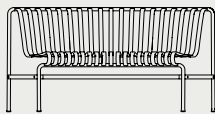

Palissade Park Dining Bench
In | Add-on | Not freestanding
W159 x D79 x H80 cm
SH45 cm