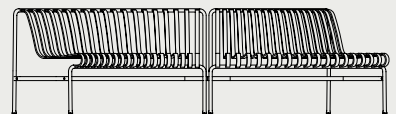

Palissade Park Dining Bench
In/Out | Starter set | Set of 2
W283 x D145 x H80 cm
SH45 cm