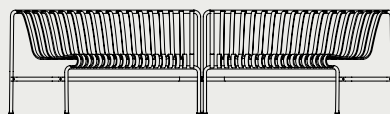

Palissade Park Dining Bench
In/In | Starter set | Set of 2
W295,5 x D107 x H80 cm
SH45 cm