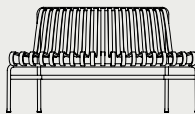

Palissade
Cone Table
L65 x W65 x H74 cm

Palissade
Cone Table
Ø70 x H74 cm

Palissade
Cone Table
Ø90 x H74 cm

Palissade
Cone Table High
Ø60 x H105 cm

Palissade Park Bench
W218 x D89,5 x H45

Palissade Park Dining Bench
Out | Add-on | Not freestanding
W146 x D81 x H80 cm
SH45 cm