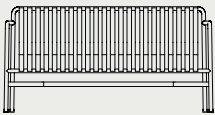

Palissade
Lounge Sofa
W139 x D88 x H70 cm
SH38 cm