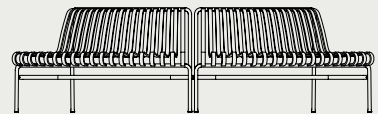

Palissade
Cone Table
L65 x W65 x H74 cm

Palissade
Cone Table
Ø70 x H74 cm

Palissade
Cone Table
Ø90 x H74 cm

Palissade
Cone Table High
Ø60 x H105 cm

Palissade Park Bench
W218 x D89,5 x H45

Palissade Park Dining Bench
Out | Add-on | Not freestanding
W146 x D81 x H80 cm
SH45 cm