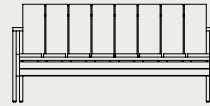

Crate
Lounge Sofa
W134,5 x D77 x H64,5 cm
SH32 cm