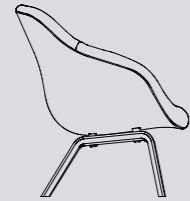

## Lounge

In line with the rest of the collection, the AAL series offers inviting furniture with uncluttered, yet distinct designs. The About A Lounge Chair is available in a low-backed version with or without soft quilted upholstery, or a high-backed version with a more open, spacious composition. The About a Lounge Sofa features curvy lines and an organic expression, inviting close, intimate meetings at the same time as offering an open, welcoming structure, while the About A Lounge Ottoman can be used to supplement the AAL as well as standing alone as an extra seat.

AAL 82 SOFT / SOFT DUO  
W76 x D73 x H81/SH36 cm

AAS 32 LOW  
W47 x D43 x H75/SH65 cm

AAS 32 HIGH  
W50 x D46 x H85/SH75 cm

AAS 33 LOW UPHOLSTERY  
W47 x D43 x H75/SH65 cm

AAS 33 HIGH UPHOLSTERY  
W50 x D46 x H85/SH75 cm

AAS 38 LOW  
W47 x D45 x H76/SH64 cm

AAL 83  
W76 x D73 x H81/SH36 cm

AAL 83 SOFT / SOFT DUO  
W76 x D73 x H81/SH36 cm

AAL 87  
W76 x D73 x H81/SH36 cm

AAL 87 SOFT / SOFT DUO  
W76 x D73 x H81/SH36 cm

AAS 38 HIGH  
W50 x D48 x H85/SH74 cm