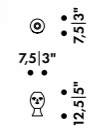

LUCIUS CANDLEHOLDER

Company 2019

Ceramic, handmade, sand coloured glaze,
made in Portugal

🚚 Quick ship product