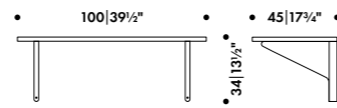

KAARI WALL CONSOLE REB 006

Ronan & Erwan Bouroullec 2015

Linoleum surface, ABS edge, solid oak wall brackets,
flat rolled powder coated black steel brace,
made in Italy and Poland

→ See page 114 for all versions

KAARI WALL CONSOLE REB 006 Ronan & Erwan Bouroullec 2015