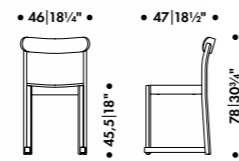

ATELIER CHAIR

TAF Studio 2018

Beech, ash or oak,
stackable up to seven chairs, made in Italy

🚚 Quick ship product

→ See page 36 for all versions

ATELIER CHAIR TAF Studio 2018