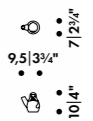

EASTER DOG VASE

Company 2019

Ceramic, handmade, sand coloured glaze,
made in Portugal

🚚 Quick ship product