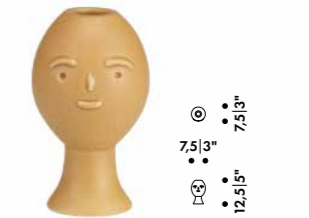

LUCIUS CANDLEHOLDER

Company 2019

Ceramic, handmade, sand coloured glaze,
made in Portugal

🚚 Quick ship product