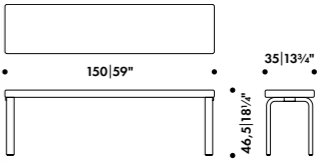

BENCH 153A/B

Alvar Aalto 1945

Birch, slatted or solid top available in natural, white or black lacquered, made in Finland

🚚 Quick ship product

→ See page 41 for all versions