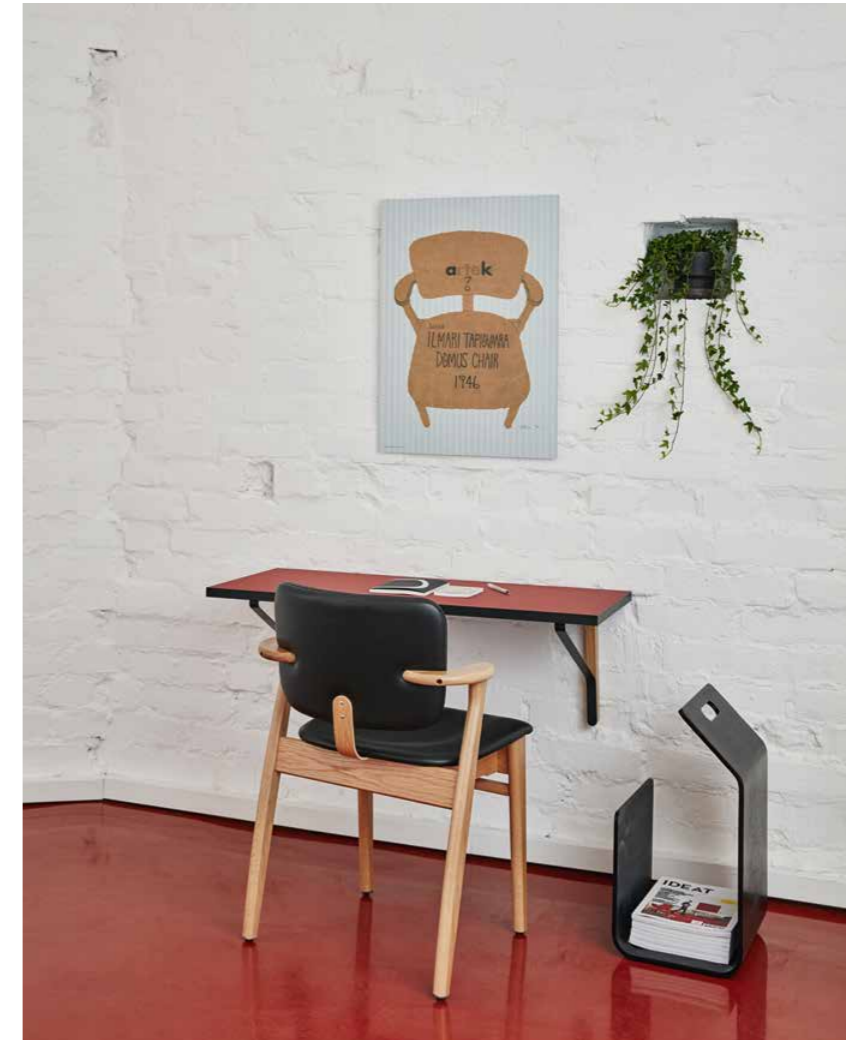

Complements and shelving

Artek founders Aino and Alvar Aalto dedicated themselves to addressing the smaller needs of everyday life. The items created in this spirit are versatile supporting actors, serving a range of practical purposes. Each embodies the harmony of function and form that defines beauty.