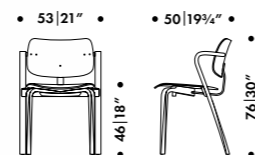

CHAIR 69
Alvar Aalto 1935
Birch, made in Finland
🚚 Quick ship product
→ See page 37 for all versions

CHAIR 611

Alvar Aalto 1929

Solid birch frame with linen webbing,
stackable up to five chairs, made in Finland
→ See page 38 for all versions

CHAIR 611 Alvar Aalto 1929

ASLAK CHAIR

Ilmari Tapiovaara 1958

Beech, stackable up to four chairs,
made in Italy

→ See page 38 for all versions

ASLAK CHAIR Ilmari Tapiovaara 1958

DOMUS CHAIR
Ilmari Tapiovaara 1946