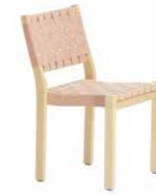

Legs and backrest
natural lacquered,
natural/red webbing