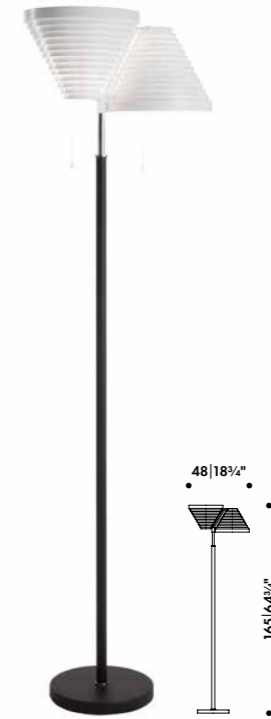

FLOOR LIGHT A810
Alvar Aalto 1959

FLOOR LIGHT A810

Alvar Aalto 1959

Base and stand black leather covered steel,
shade hand-riveted louvered white painted steel,
Tube available in stainless steel or polished brass,
light bulbs with energy efficiency A recommended,
made in Finland