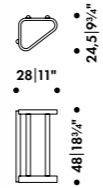

UMBRELLA STAND 115

Alvar Aalto 1936

Natural lacquered birch frame with brass tray,
made in Finland

🚚 Quick ship product

UMBRELLA STAND 115
Alvar Aalto 1936