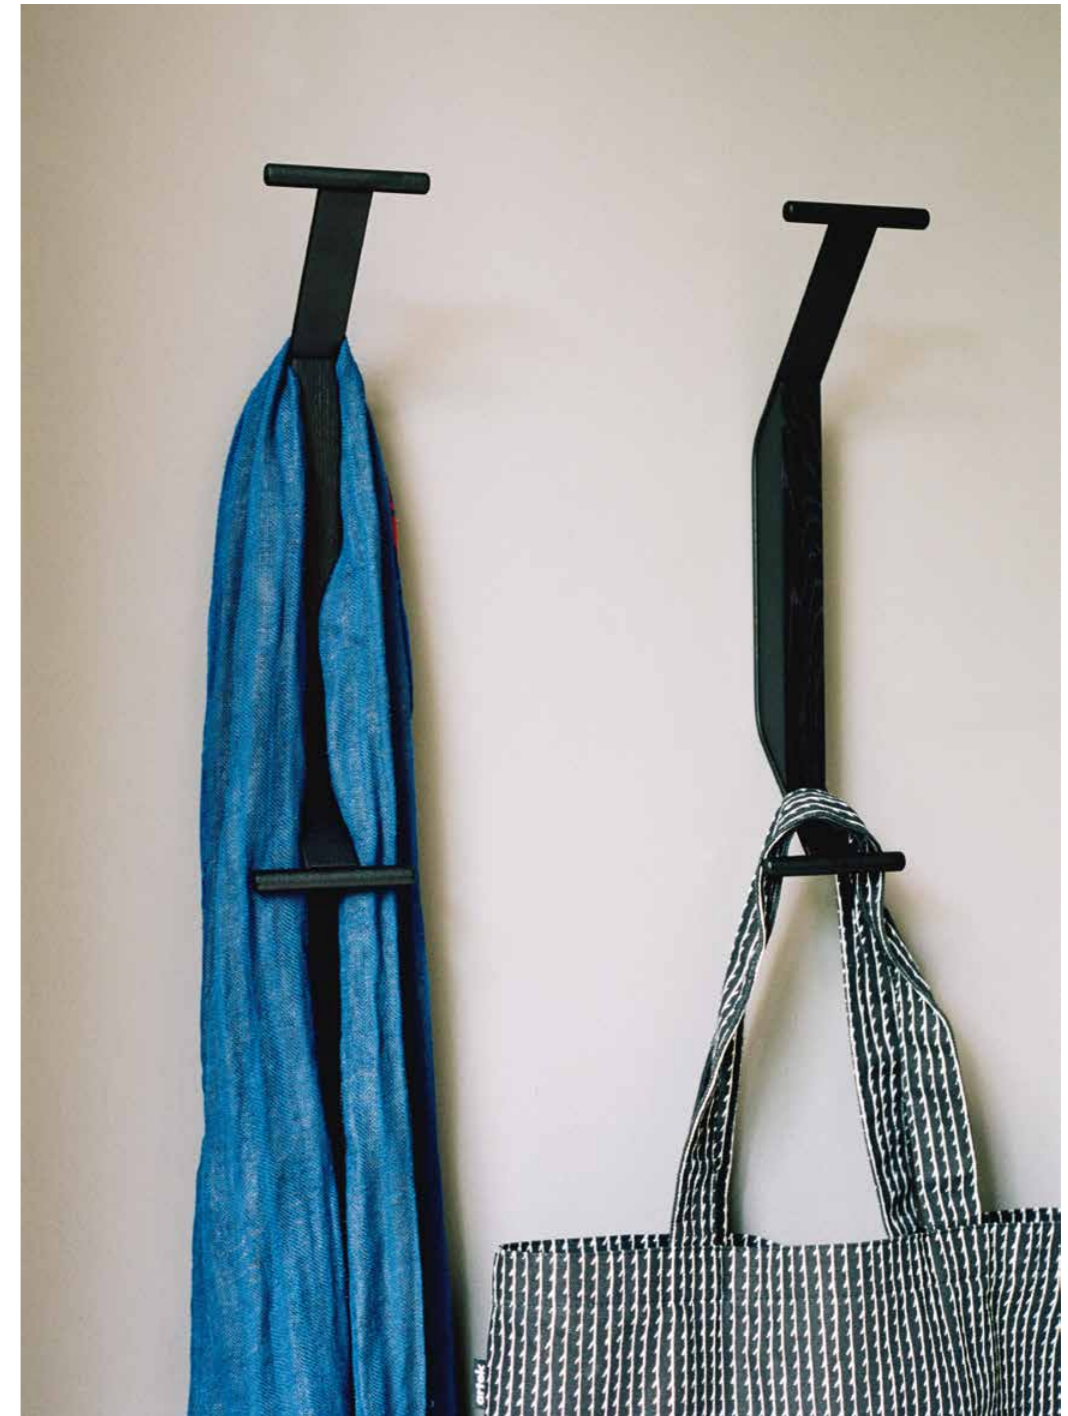

KAARI WALL HOOK REB 014 Ronan and Erwan Bouroullec 2015