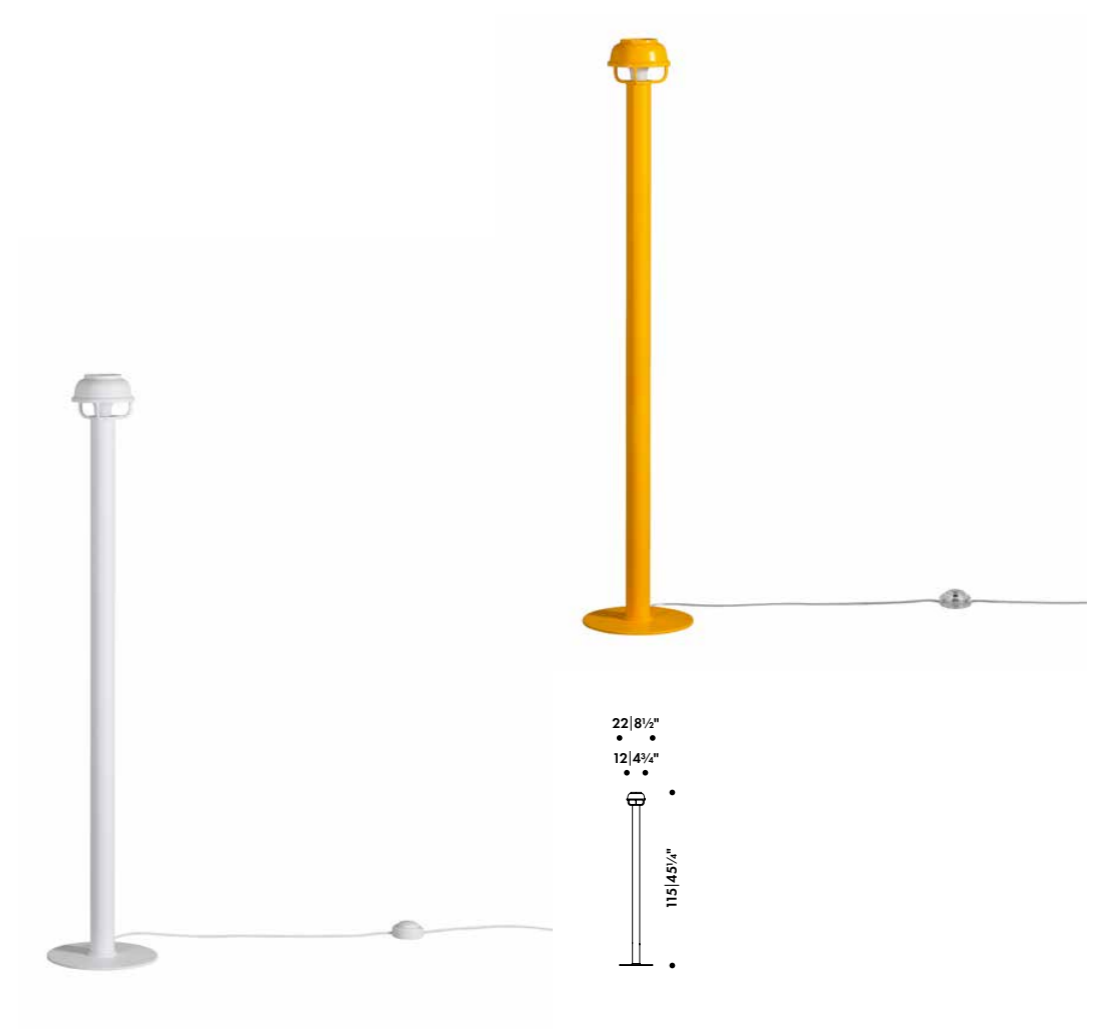

KORI FLOOR LIGHT
TAF Studio 2023

KORI FLOOR LIGHT
TAF Studio 2023

Deep matt white or orange coated steel tube,
steel base and aluminium reflector, light bulbs
with energy efficiency A recommended,
made in Italy
🚚 Quick ship product