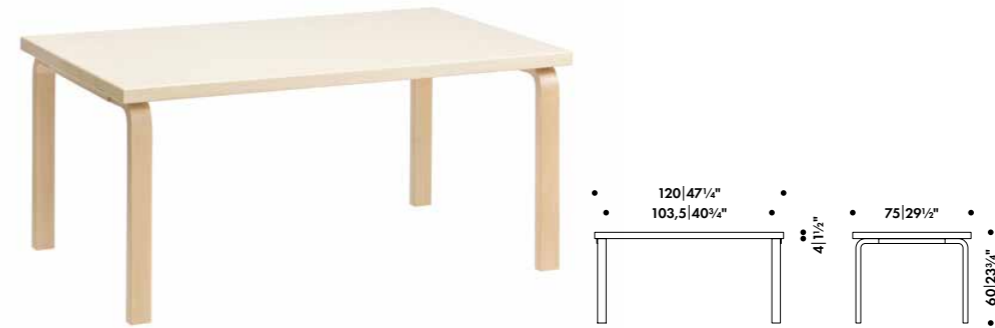

AALTO CHILDREN'S TABLES
Alvar Aalto 1933

AALTO CHILDREN'S TABLE
RECTANGULAR

Alvar Aalto 1933

81B, birch, made in Finland

→ See page 89 for all versions