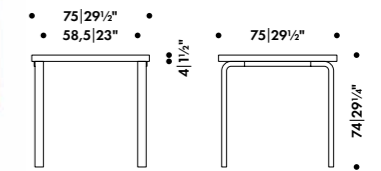

AALTO TABLES
Alvar Aalto 1933

AALTO TABLE RECTANGULAR

Alvar Aalto 1933

81B, birch, made in Finland

→ See page 74 for all versions

AALTO TABLE SQUARE

Alvar Aalto 1933

81C, birch, made in Finland