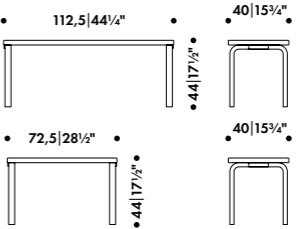

BENCH 153A/B AND 168B
Alvar Aalto 1945