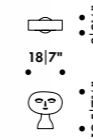

LUCIA CANDLEHOLDER

Company 2019

Ceramic, handmade, sand coloured glaze,
made in Portugal

🚚 Quick ship product