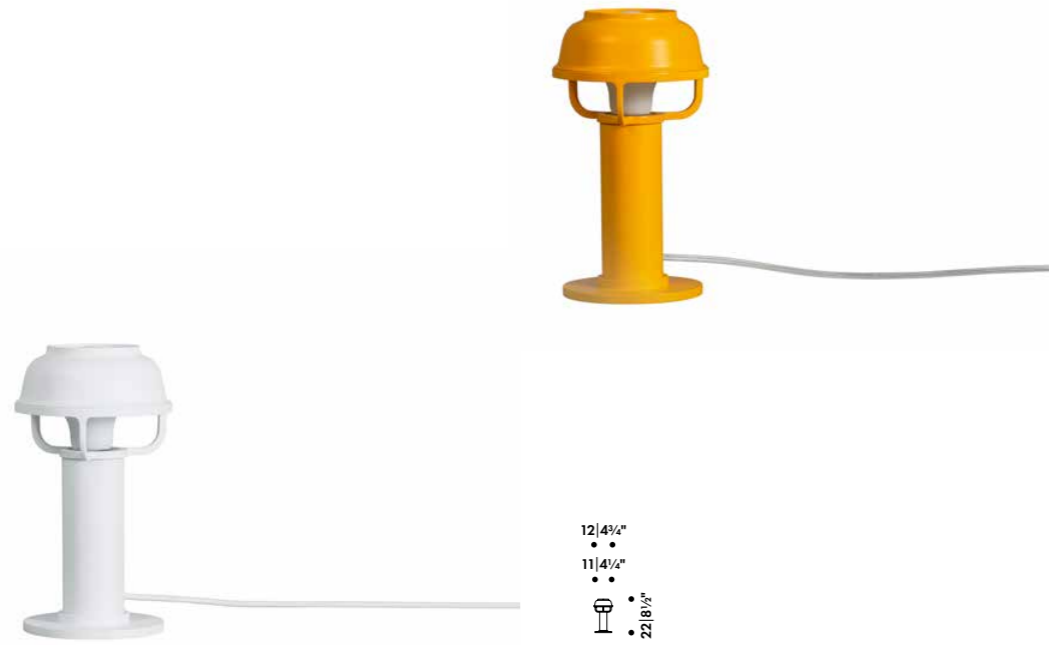

KORI TABLE LIGHT

TAF Studio 2023

Deep matt white or orange coated steel tube,
die-cast zinc base and aluminium reflector,
light bulbs with energy efficiency A recommended,
made in Italy

🚚 Quick ship product

KORI TABLE LIGHT TAF Studio 2023