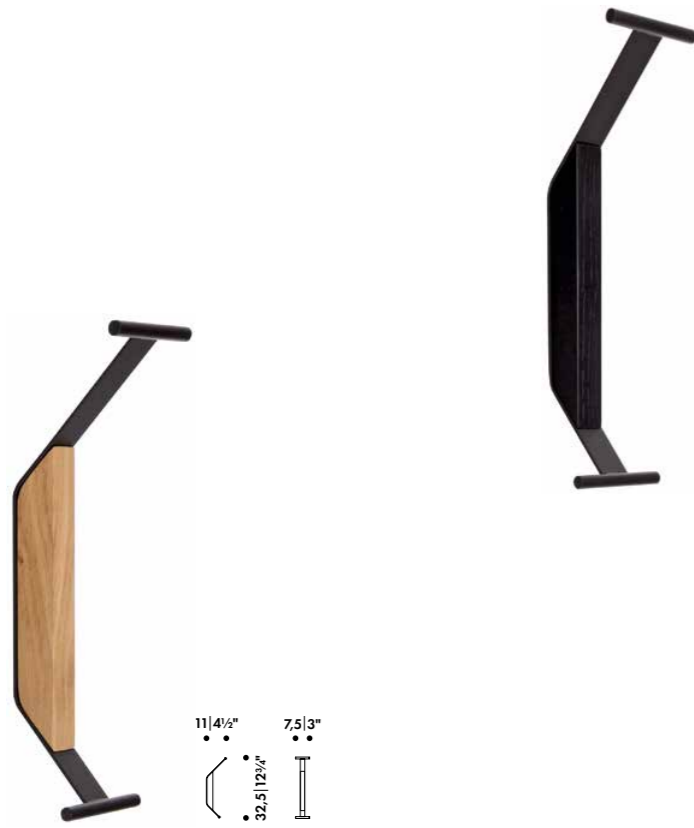

KAARI WALL HOOK REB 014

Ronan and Erwan Bouroullec 2015

Flat rolled steel, powder coated black,
solid oak, available in natural oak with
protective varnish or black lacquered oak,
made in Poland

🚚 Quick ship product

KAARI WALL HOOK REB 014 Ronan and Erwan Bouroullec 2015