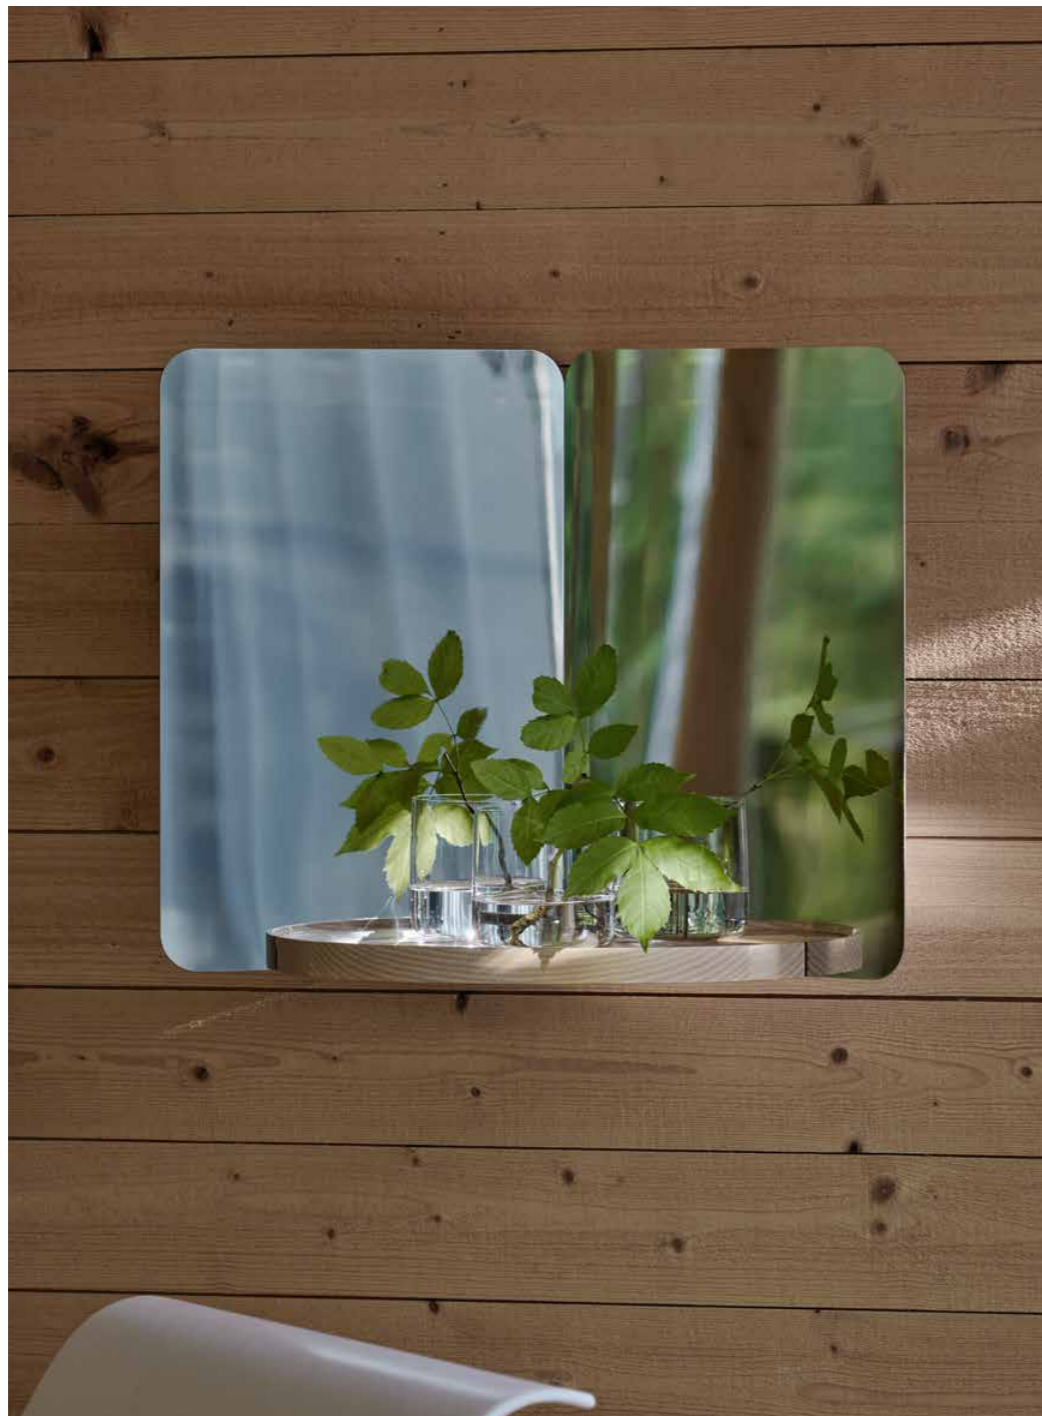

RIIHITIE PLANT POT SHAPE B

Aino Aalto ca. 1937

Handmade ceramic, glazed, size S and M,
made in Portugal

🚚 Quick ship product

→ See page 114 for all versions

RIIHITIE PLANT POT SHAPE A

Aino Aalto ca. 1937

Handmade ceramic, glazed, size S and L,
made in Portugal

🚚 Quick ship product

→ See page 114 for all versions

RIIHITIE PLANT POT Aino Aalto ca. 1937

124° MIRROR
Daniel Rybakken 2017

124° MIRROR
Daniel Rybakken 2017
Mirror polished stainless steel sheet,
black or natural solid ashwood tray,
made in Germany
🚚 Quick ship product