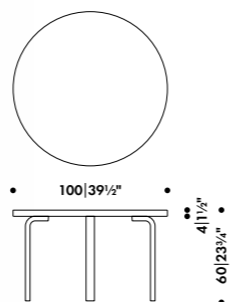

AALTO CHILDREN'S TABLE ROUND

Alvar Aalto 1933

90A, birch, made in Finland
→ See page 89 for all versions

AALTO CHILDREN'S TABLES Alvar Aalto 1933