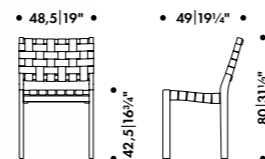

CHAIR 611

Alvar Aalto 1929

Solid birch frame with linen webbing,
stackable up to five chairs, made in Finland
→ See page 38 for all versions

CHAIR 611 Alvar Aalto 1929