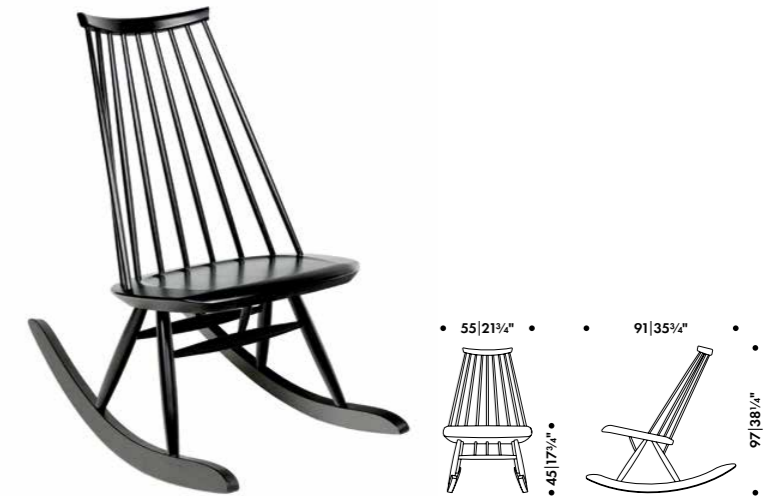

DOMUS LOUNGE CHAIR Ilmari Tapiovaara 1946

MADemoiselle LOUNGE CHAIR AND ROCKING CHAIR
Ilmari Tapiovaara 1956

MADemoiselle LOUNGE CHAIR

Ilmari Tapiovaara 1956

Birch, available in black and white lacquered,
 made in Finland