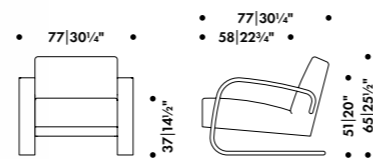

ARMCHAIR 400 "TANK"

Alvar Aalto 1936

Birch, armrests natural or black lacquered,
walnut or honey stained, seat and back
upholstered with fabric or leather, made in Finland

ARMCHAIR 400 "TANK" Alvar Aalto 1936