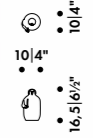

PAUPER COIN COLLECTOR

Company 2019

Ceramic, handmade, sand coloured glaze,
made in Portugal

🚚 Quick ship product