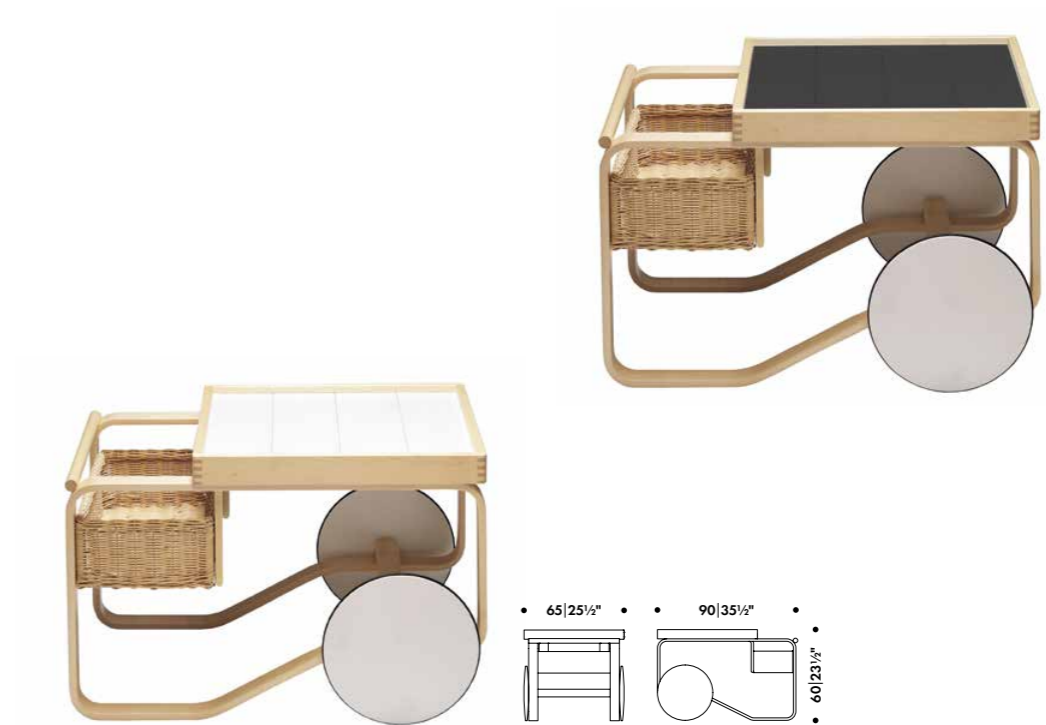

TEA TROLLEY 900
Alvar Aalto 1937

• 65|25½" • 90|35½" •
• 60|23½" •

TEA TROLLEY 900

Alvar Aalto 1937

Natural lacquered birch frame with white MDF wheels and rattan basket, top available with black or white ceramic tiles, made in Finland