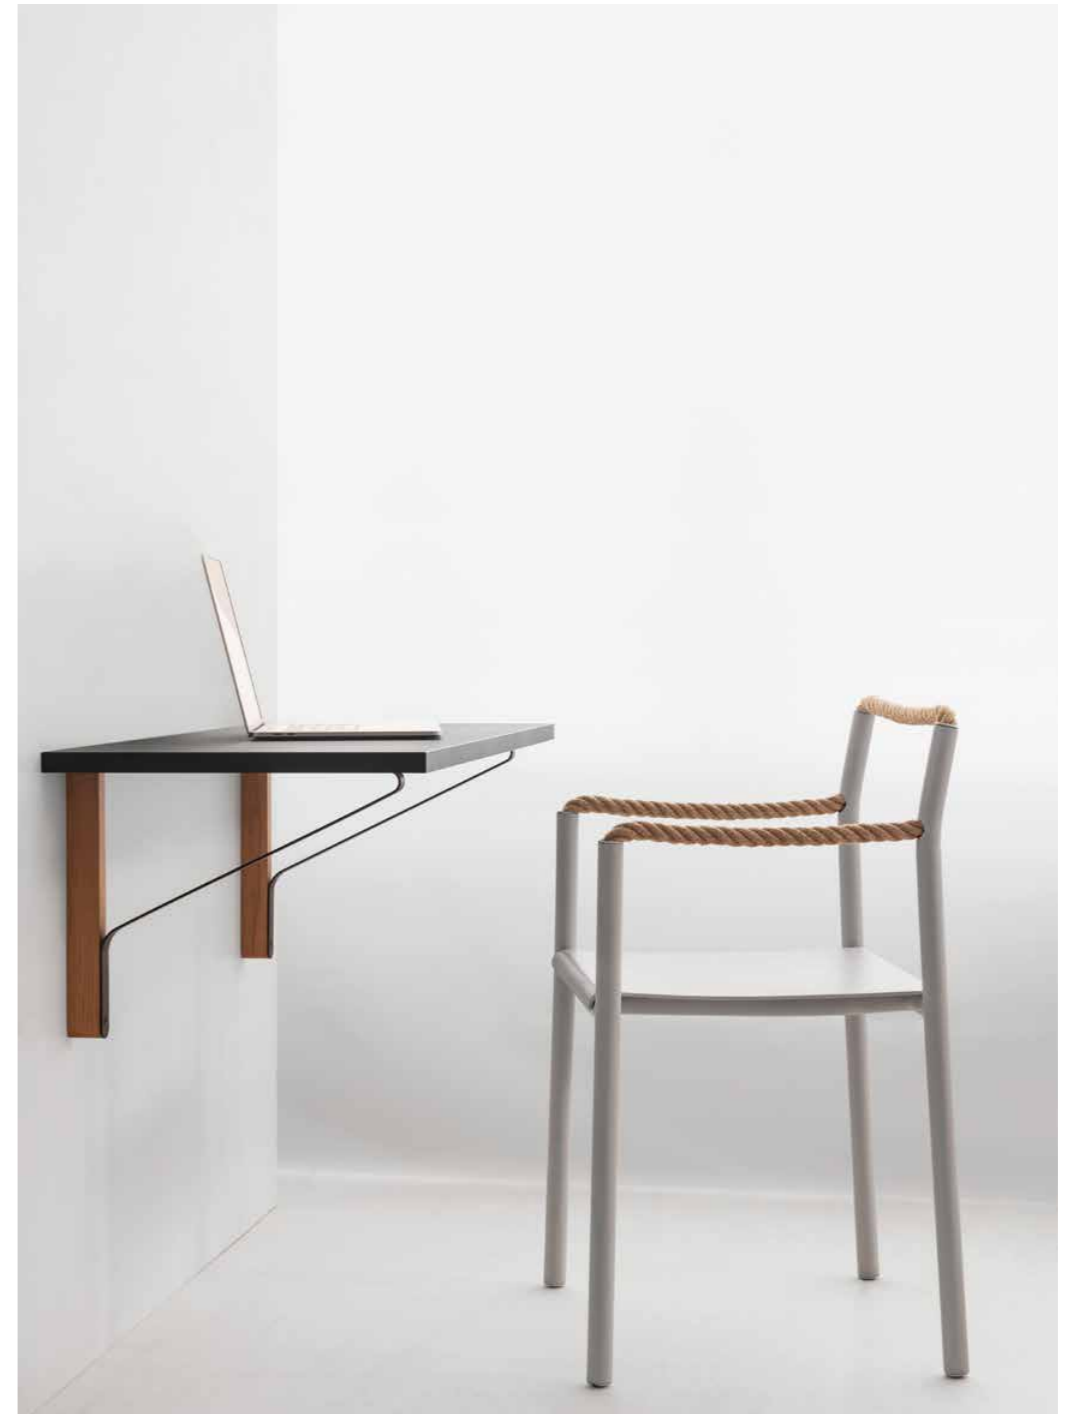

KAARI WALL CONSOLE REB 006 Ronan & Erwan Bouroullec 2015