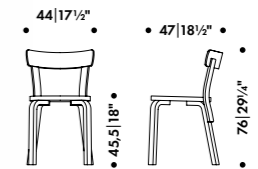

Birch, 4 legs, stackable, made in Finland

🚚 Quick ship product

→ See page 34 for all versions

BAR STOOL 64
Alvar Aalto 1935

Birch, 4 legs, height 75 cm, made in Finland
 ↗ Quick ship versions available
 → See page 35 for all versions

BAR STOOL 64
Alvar Aalto 1935

Birch, 4 legs, height 65 cm, made in Finland
 ↗ Quick ship versions available
 → See page 35 for all versions

BAR STOOL 64
Alvar Aalto 1935

HIGH CHAIR K65
Alvar Aalto 1935

HIGH CHAIR K65
Alvar Aalto 1935
Birch, made in Finland
✔ Quick ship product
→ See page 35 for all versions

ATELIER BAR STOOL

TAF Studio 2021

Beech, ash or oak,
height 75 cm, made in Italy

☑ Quick ship product
→ See page 36 for all versions

ATELIER BAR STOOL

TAF Studio 2021

Beech, ash or oak,
height 65 cm, made in Italy

ATELIER CHAIR TAF Studio 2018

CHAIR 66

Alvar Aalto 1935

Birch, made in Finland

✔ Quick ship product

→ See page 37 for all versions

CHAIR 66 Alvar Aalto 1935

CHAIR 69
Alvar Aalto 1935