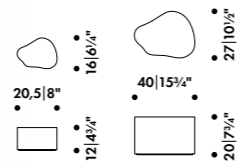

RIIHITIE PLANT POT SHAPE B

Aino Aalto ca. 1937

Handmade ceramic, glazed, size S and M,
made in Portugal

🚚 Quick ship product

→ See page 114 for all versions

RIIHITIE PLANT POT SHAPE A

Aino Aalto ca. 1937

Handmade ceramic, glazed, size S and L,
made in Portugal