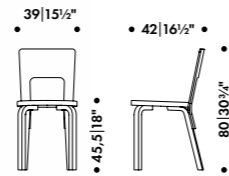

CHAIR 66

Alvar Aalto 1935

Birch, made in Finland

✔ Quick ship product

→ See page 37 for all versions

CHAIR 66 Alvar Aalto 1935