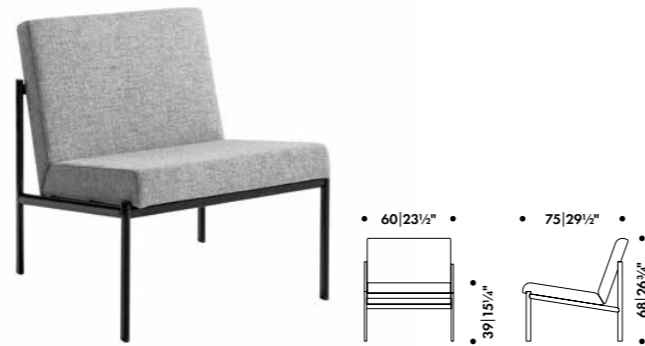

KIKI LOUNGE CHAIR

Ilmari Tapiovaara 1960

Black steel frame, seat and back upholstered with fabric or leather, made in Finland and Hungary