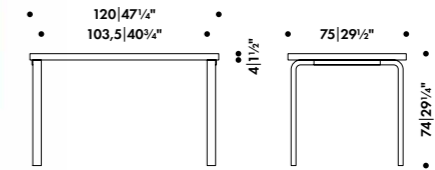

AALTO TABLES
Alvar Aalto 1933