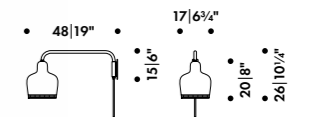

WALL LIGHT A330S "GOLDEN BELL"
Alvar Aalto 1937

WALL LIGHT A330S "GOLDEN BELL"

Alvar Aalto 1937

Hand-spun brass or steel shade, available in clear lacquered polished brass and chromed, black or white steel, light bulbs with energy efficiency A recommended, made in China

🚚 Quick ship product