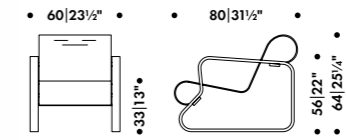

ARMCHAIR 41 "PAIMIO"
Alvar Aalto 1932