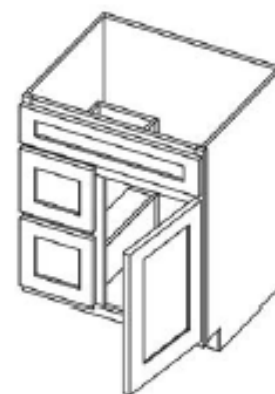

Vanity Combo Cabinet 30"

Item Code	Outer Dimensions		
	W	H	D
VSBD30	30	34.5	21
VSBDL30	30	34.5	21

*Pictured is the VSBDL30