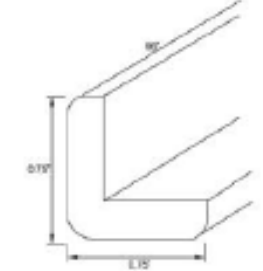

Outside Corner Moulding - OCM8