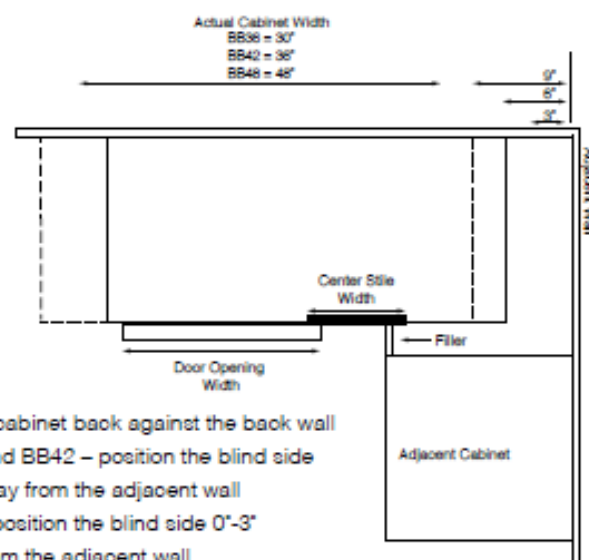

36" Blind Base

Item Code	Outer Dimensions		
	W	H	D
BB36	30	34.5	24

*Image shown is hinge left

42" - 48" Blind Base

Item Code	Outer Dimensions		
	W	H	D
BB42	36	34.5	24
BB48	48	34.5	24

*Image shown is hinge left

Installing a Blind Base Cabinet

Proper installation ensures that the drawer will clear hardware, and doors will open, and show correct reveal

- Place the cabinet back against the back wall
  - BB36 and BB42 – position the blind side 6"-9" away from the adjacent wall
  - BB48 - position the blind side 0"-3" away from the adjacent wall
- Place at least a 3" filler next to adjacent cabinet

*Filler not included