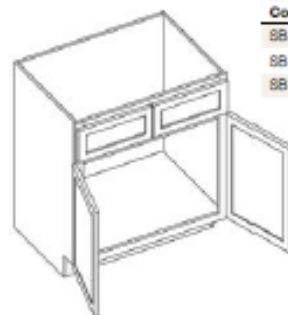

Sink Base

Item Code	Outer Dimensions		
	W	H	D
SB30	30	34.5	24
SB33	33	34.5	24
SB36	36	34.5	24