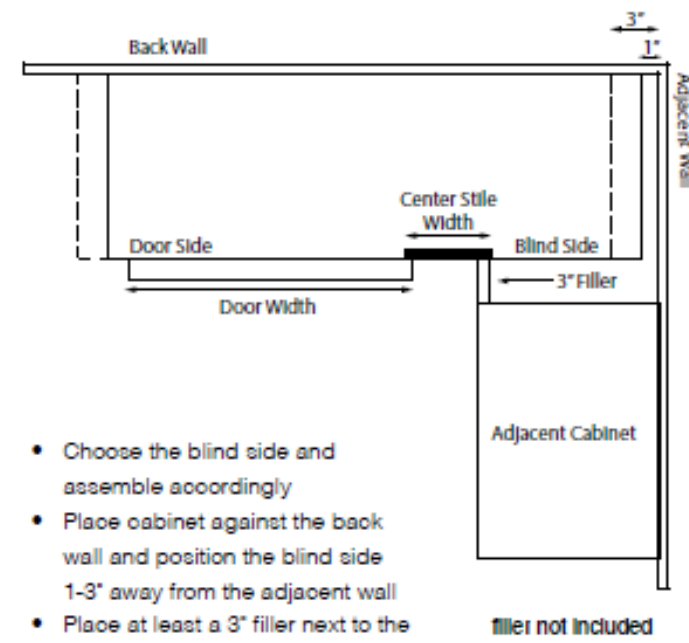

Installing a Blind Wall Cabinet

Proper installation ensures that the doors will open and show correct reveal