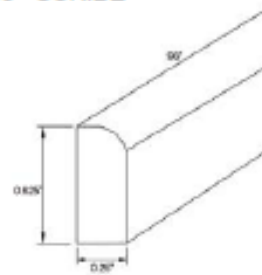

Scribe - SCRIBE