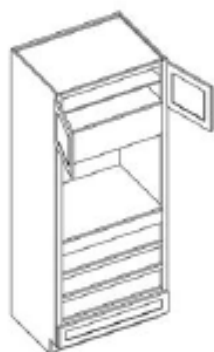

Single Door Pantry

Item Code	Outer Dimensions		
	W	H	D
P1884*	18	84	24
P1890*	18	90	24
P1896**	18	96	24

*Includes four shelves
**Includes five shelves

24" and 30" Double Door Pantry

Item Code	Outer Dimensions		
	W	H	D
P2484*	24	84	24
P2490*	24	90	24
P2496**	24	96	24
P3090*	30	90	24
P3096**	30	96	24

*Includes four shelves
**Includes five shelves

Oven Cabinet (Includes One Drawer)

Item Code	Outer Dimensions		
	W	H	D
OC3390	33	90	24
OC3396	33	96	24

*Includes one drawer

Oven Cabinet Drawer

Item Code	Outer Dimensions		
	W	H	D
OCD337	32.5	6.75	24