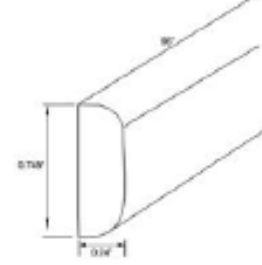

Furniture Base Moulding - FBM8

Cove Crown Moulding - COM8

Traditional Crown Moulding - CM8

Batten Moulding - BAM8

1/2" Thick Finished Plywood Panel

Item Code	Outer Dimensions		
	W	H	D
PSP4806	96	48	0.5

*Finished one side, natural UV back

Corbel - Basic Medium

Item Code	Outer Dimensions		
	W	H	D
CORSM	3	10.5	7.5

Corbel - Transitional

Item Code	Outer Dimensions		
	W	H	D
CORT	3.5	10.5	7

Turned Post

Item Code	Outer Dimensions		
	W	H	D
TPOSTP3	3	35.5	3
TPOSTP5	5	35.5	5