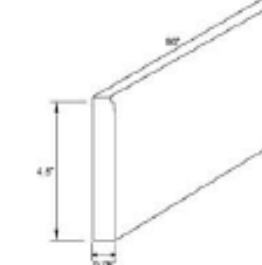

Furniture Base Moulding - FBM8