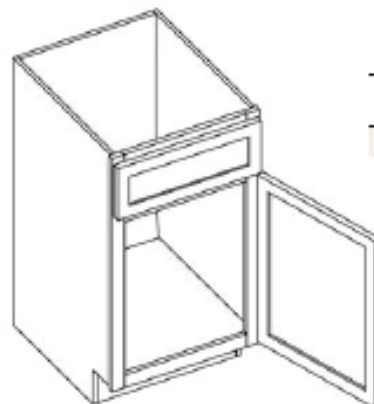

Vanity Combo Cabinet 36"

Item Code	Outer Dimensions		
	W	H	D
VSBD36	36	34.5	21
VSBDL36	36	34.5	21

*Pictured is the VSBDL36

Vanity Combo Cabinet 30"

Item Code	Outer Dimensions		
	W	H	D
VSBD30	30	34.5	21
VSBDL30	30	34.5	21

*Pictured is the VSBDL30

Single Door Vanity

Item Code	Outer Dimensions		
	W	H	D
V21	21	34.5	21

36" Open Shelf Vanity Sink Base

Item Code	Outer Dimensions		
	W	H	D
VSBO36	36	34.5	21

*Includes adjustable feet
*Total height does not account for adjustable foot height