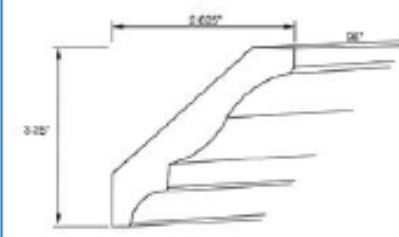

Large Crown Moulding - BCM8