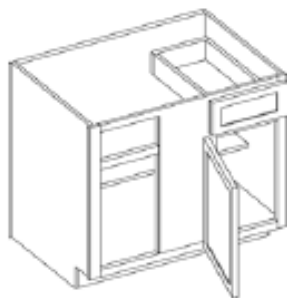

42" - 48" Blind Base