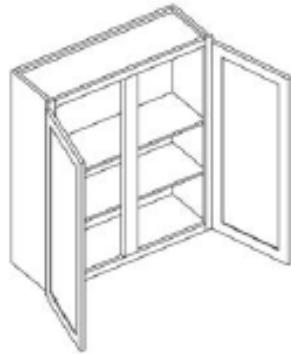

filler not included

Wall Tower with 3 Drawers

Item Code	Outer Dimensions		
	W	H	D
DWR1548	15	48	15
DWR1554	15	54	15
DWR1560	15	60	15

*Works great with a vanity

Wine Rack

Item Code	Outer Dimensions		
	W	H	D
WR3018	30	18	12

30" - 36" High Double Door with Center Stile

Item Code	Outer Dimensions		
	W	H	D
W4230	42	30	12
W4236	42	36	12

42" High Double Door Wall

Item Code	Outer Dimensions		
	W	H	D
W2442-2	24	42	12
W2742	27	42	12
W3042	30	42	12
W3342	33	42	12
W3642	36	42	12
W3942	39	42	12