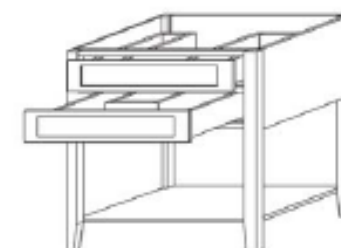

*Pictured is the VSBDL30

Single Door Vanity

Item Code	Outer Dimensions		
	W	H	D
V21	21	34.5	21

36" Open Shelf Vanity Sink Base

Item Code	Outer Dimensions		
	W	H	D
VSBO36	36	34.5	21

*Includes adjustable feet
*Total height does not account for adjustable foot height