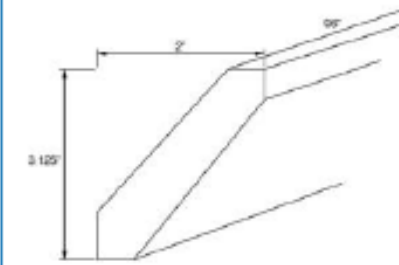

Shaker Crown Moulding - SCM8