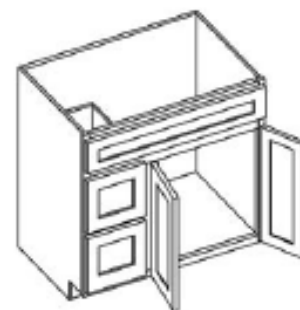

Vanity Combo Cabinet 36"

Item Code	Outer Dimensions		
	W	H	D
VSBD36	36	34.5	21
VSBDL36	36	34.5	21

*Pictured is the VSBDL36