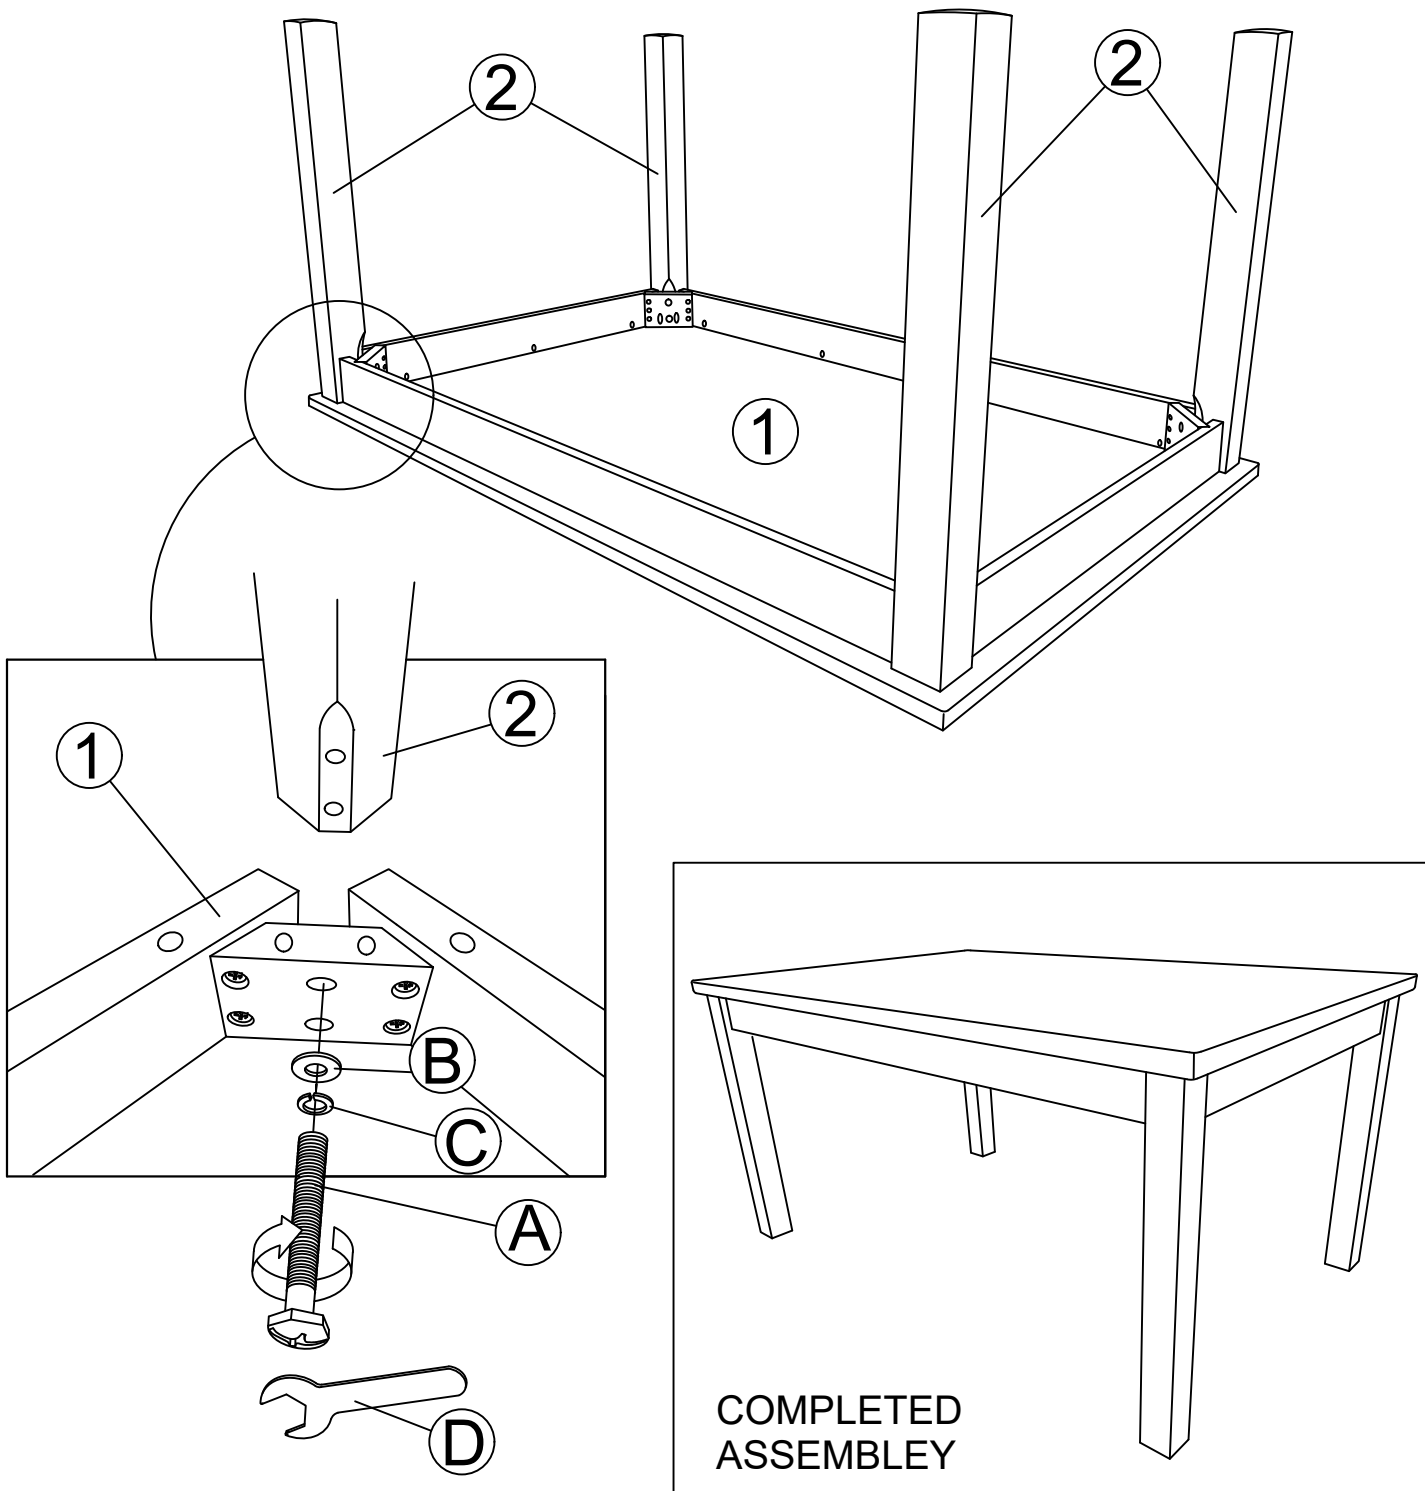

Tel: +1(626) 208-9606

E-Mail: support@nexoes.com

MODEL: NX3001T DINING TABLE

Please follow Assembly Instruction carefully. Step by step.

ASSEMBLY INSTRUCTION'S

PART LIST		
1	TABLE TOP 	1pc
2	LEG 	4pcs

HARDWARE LIST			
A	HEX COMB 5/16" x 2 1/2"		8pcs
B	FLAT WASHER 5/16"		8pcs
C	SPRING WASHER 5/16"		8pcs
D	SPANNER 12.8MM		1pc