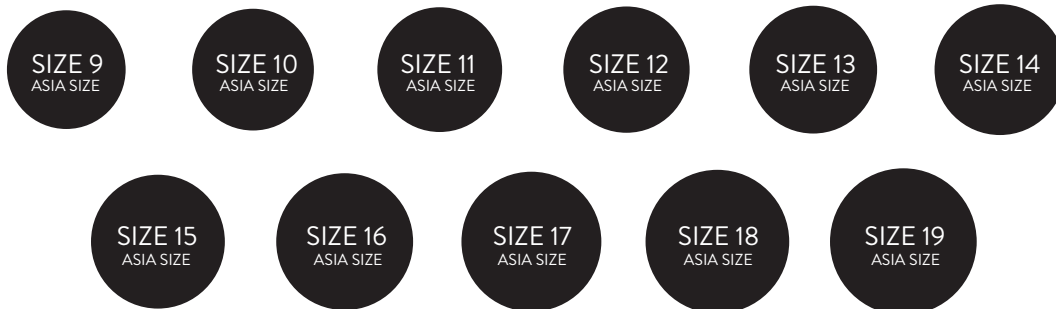

RING SIZE GUIDE

ALL BE.ARUM RINGS ARE IN ASIA SIZE.

PLEASE REFER TO THE SIZE CHART FOR RING SIZE CONVERSION.

ASIA SIZE	US/CANDA SIZE	UK/AUSTRALIA SIZE
4	3	F
5	3 1/4	F 1/2
6	3 3/4	G 1/2
7	4	H 1/2
8	4 1/2	I
9	5	J 1/2
10	5 1/2	K 1/2
11	6	L
12	6 1/4	M
13	6 1/2	M 1/2
14	7	N 1/2
15	7 1/2	O 1/2
16	8	P
17	8 1/2	Q
18	9	R
19	9 1/2	R 1/2
20	10	S 1/2

FOR THE MOST ACCURATE SIZE, PLEASE PRINT THIS OUT (IN ACTUAL SIZE), AND SIMPLY MATCH ONE OF YOUR RINGS TO THE CIRCLES BELOW.

THE RING'S INSIDE EDGE SHOULD MATCH THE OUTSIDE LAYER OF THE CIRCLE!

PLEASE NOTE, SIZES BELOW 8 & ABOVE 19 ARE MADE TO ORDER. IT MAY TAKE UP TO 2~3WEEKS TO DELIVER. NO HALF SIZES AVAILABLE.

- BE.ARUM -

BE.ARUM

You may verify the accuracy of the measurements with the scales to the right.