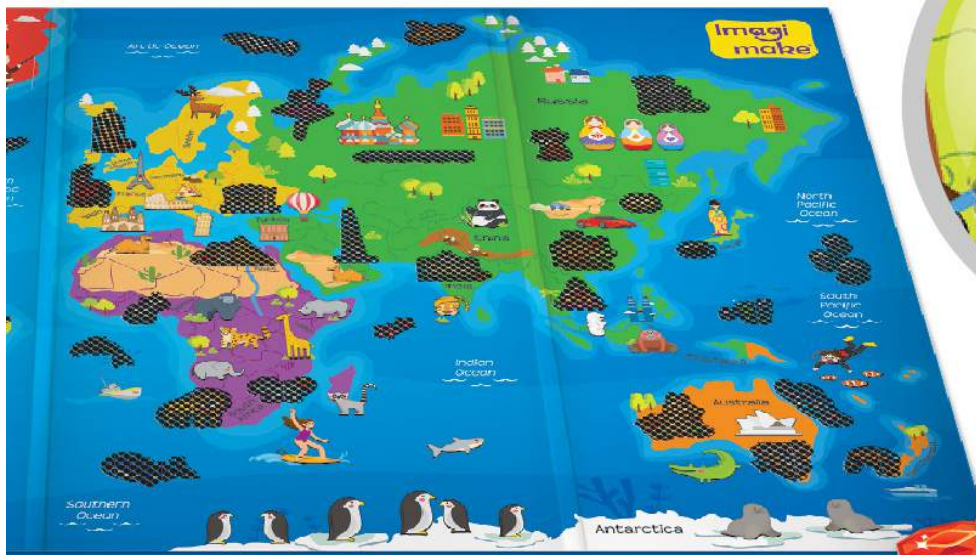

# Mapology®

### Contents:

1 Game Board with 40+ magic patches, 1 Super Swiper,  
110 Cards, 1 Sand timer, 10 Gems & Instructions sheet

Box Size: 15 in x 9.50 in x 1.75 in

SWIPE &  
REVEAL

Pick a CARD

Spot the feature

use the Super Swiper  
on magic Patches