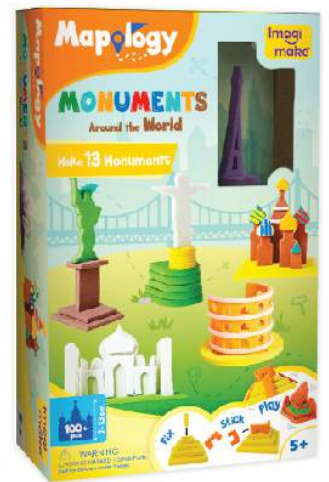

### Mapology - Dino Quest

MP

Contents:

- 1 Egg, 10 Dinosaur Pieces, 2 Joints, 2 Dino Base puzzles, 1 Assembly Guide
- Egg Size: 5 in x 3.75 in

## Mapology - Animals

WP01

Contents:

13 Animal Model Making Sets,  
Googly Eyes, Glue

Box Size: 12 in x 7.50 in x 3.25 in

## Mapology - Houses

WP10

Contents:

13 House Making Sets, Glue

Box Size: 12 in x 7.50 in x 3.25 in

## Mapology - Monuments

WP02

Contents:

13 Monument Model Making Sets, Glue

Box Size: 12 in x 7.50 in x 3.25 in