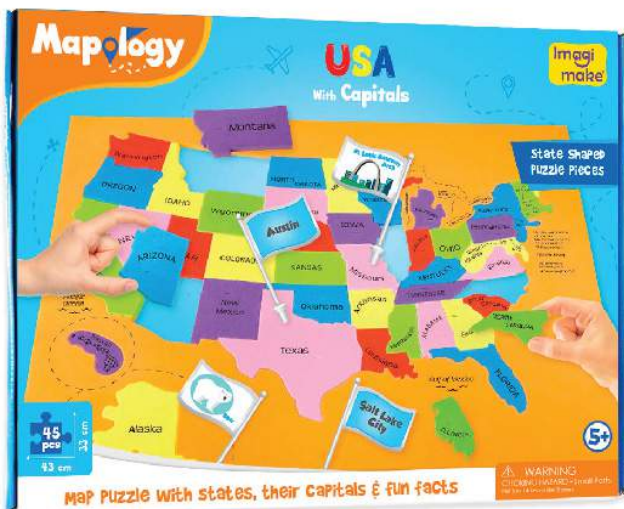

### Contents:

- World Map : 2 Piece Frame + 45 Country Pieces
- Europe Map : 1 Piece Frame + 30 Country Pieces
- 65 Flags with Flag and Capital Stickers
- USA Map : 1 Piece Frame + 44 State Pieces
- 51 Flags with State Capital & Fun facts Stickers

## Mapology - USA with Capitals MP15

### Contents:

- 1 Piece Foam Frame, 44 States Pieces, 51 Flags with State Capitals & Fun Facts Stickers

Box Size: 18 in x 13.50 in x 1 in

8 mm foam