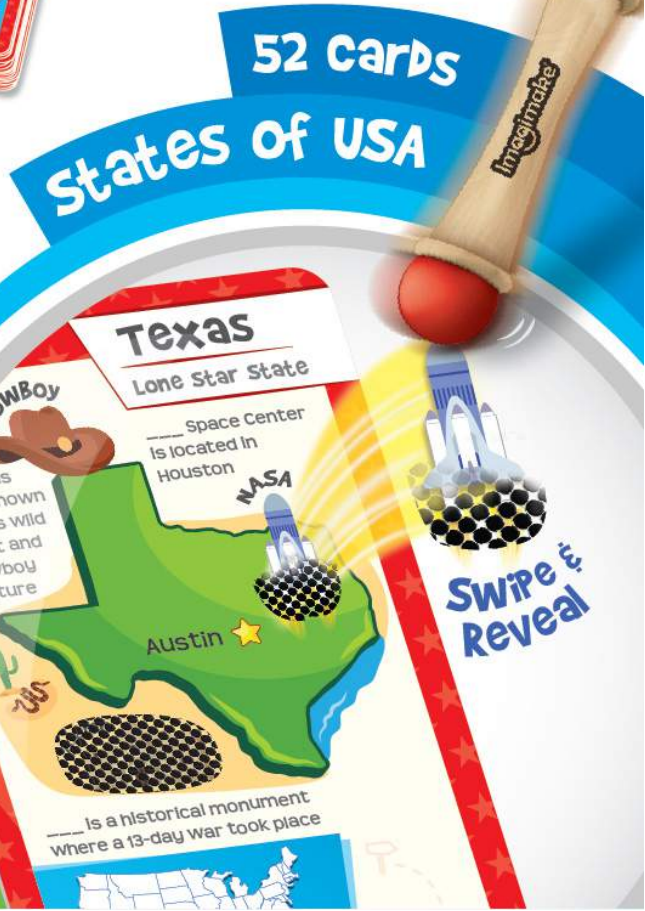

100+
SWIPE & REVEAL
MAGIC PATCHES