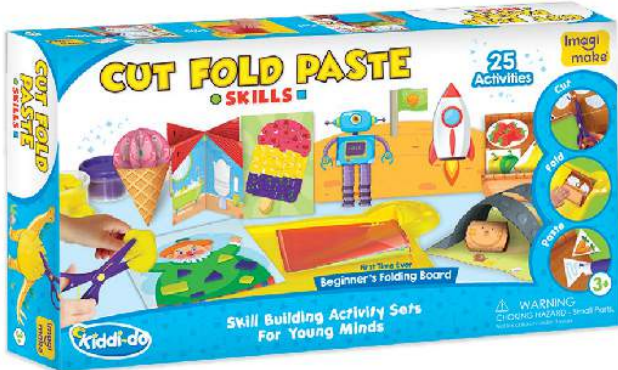

## All-in-1 Puzzle

KD14

Contents:

16 Dual Sided Puzzle Pieces, 50 Dual Sided Cards, 32 page Activity Book, 4 Write & Wipe Markers

Box Size: 13.50 in x 8 in x 2 in

50 Dual Sided Cards

## Cut Fold Paste - Skills

KD16

Contents:

Child Safe Scissor, Folding Board, 25 Activity Book, 4 Clay Tubs, Glue Stick

Box Size: 15.50 in x 8.50 in x 2 in