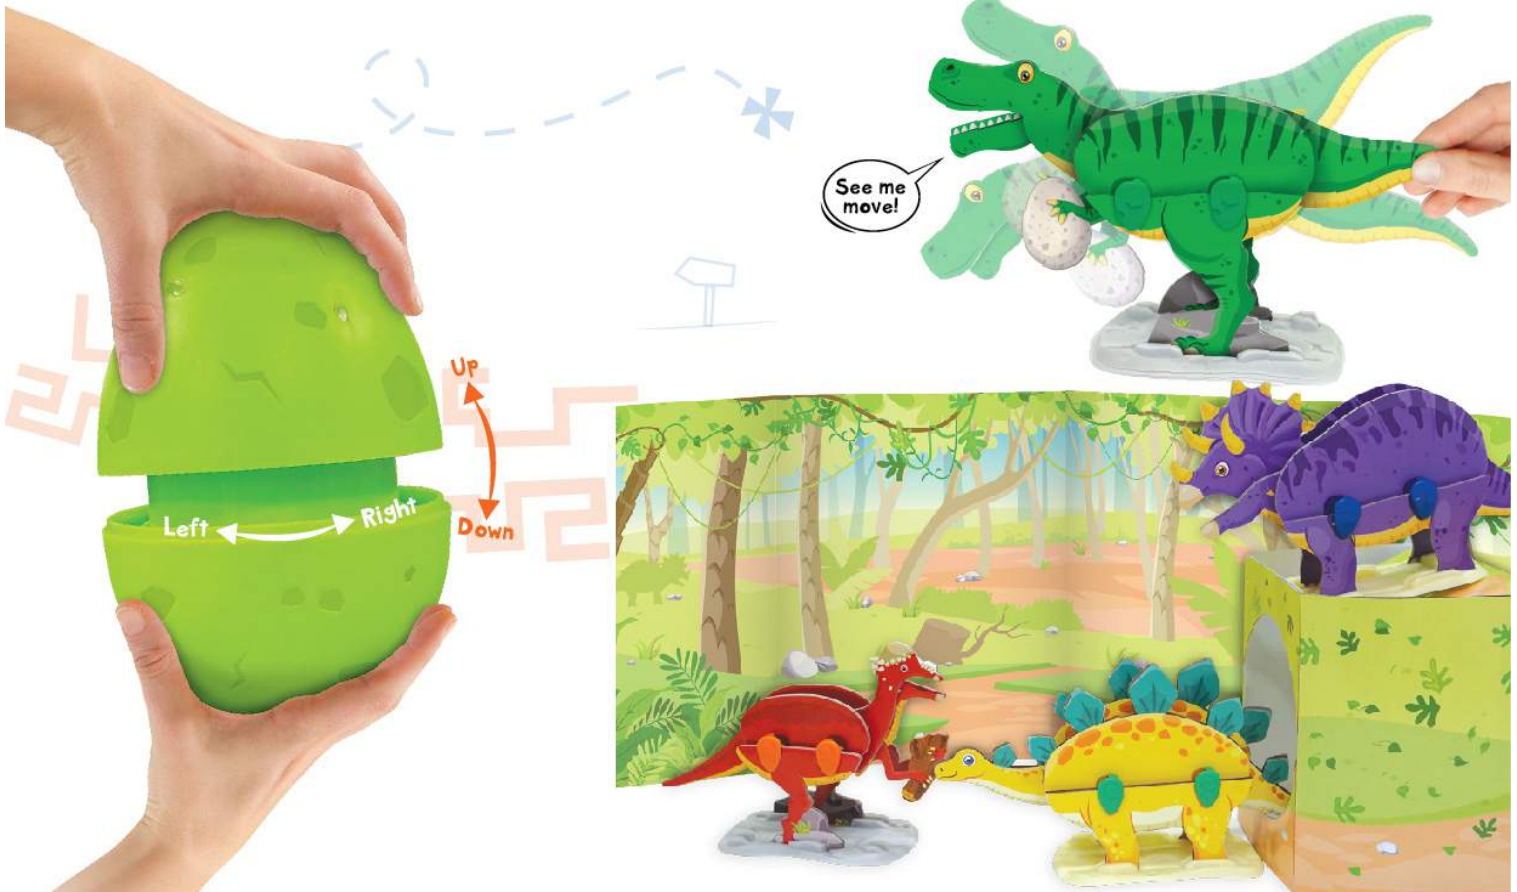

Contents:

1 Egg Maze, 20 Dinosaur Pieces,
6 Joints & 4 Bones, 3 Dino Bases,
5 Dino Profile Cards, 1 Habitat
Scene, 1 Assembly Guide

Box Size: 7 in x 4.75 in x 4.75 in