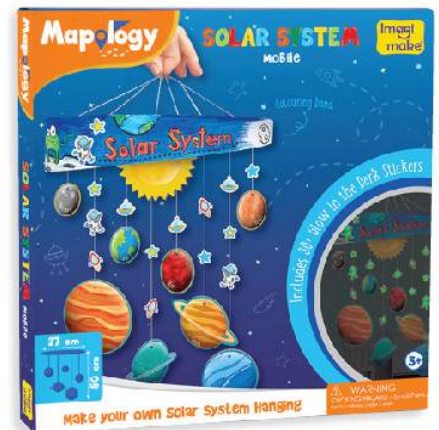

## Mapology - Solar System Dual Sided Puzzle

MP32

Contents:

18 Pieces Dual sided puzzle, 9 rotating Aliens, 36 pegs, 82 stickers, 1 story booklet with 3 games & fun facts

Box Size: 16.50 in x 11.50 in x 2 in

## Mapology - Solar System Mobile

MP33

Contents:

1 Sun & 8 planets, 1 Foam Ring for hanging, 1 Colouring Band, 30+ Glow in the dark stickers, Elastic cord  
Box Size: 10 in x 10 in x 1 in