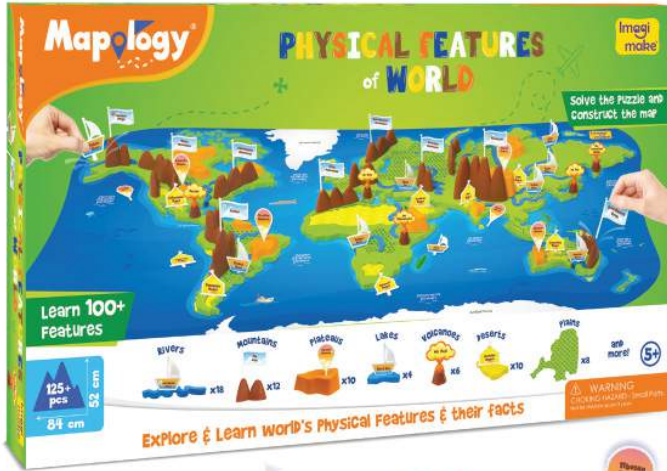

## Mapology - USA Flags & Flashcards MP63

Contents:  
 1 Piece Foam Frame, 44 States Pieces, 51 Flags, Stickers, Instructions, 52 Dual Sided Flashcards, 1 Super Swiper Tool  
 Box Size: 18 in x 13.50 in x 1 in

**100+**  
 SWIPE & REVEAL  
 MAGIC PATCHES

## Mapology - States of USA Flashcards MP62

Contents:  
 52 Dual Sided Flashcards, 1 Super Swiper Tool  
 Box Size: 6.75 in x 3.80 in x 0.75 in

**SWIPE & REVEAL**

Box Size: 17.5 in x 13.50 in x 1.75 in

Discover more with the Informative Guide Book...