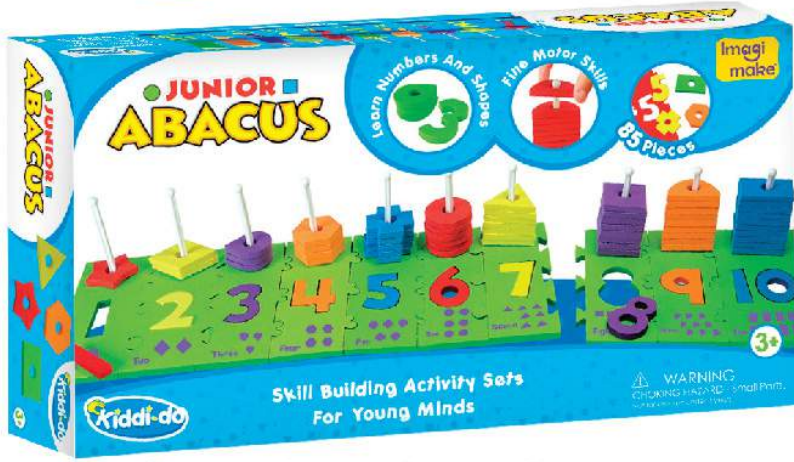

## Cut Fold Paste - Skills

KD16

Contents:

Child Safe Scissor, Folding Board, 25 Activity Book, 4 Clay Tubs, Glue Stick

Box Size: 15.50 in x 8.50 in x 2 in

### Junior Abacus

KD06

Contents:

- 55 Counting Pieces,
- 10 Number Tiles,
- 10 Number Pieces,
- 10 Stacking Rods

Box Size: 15.50 in x 8.50 in x 2.50 in