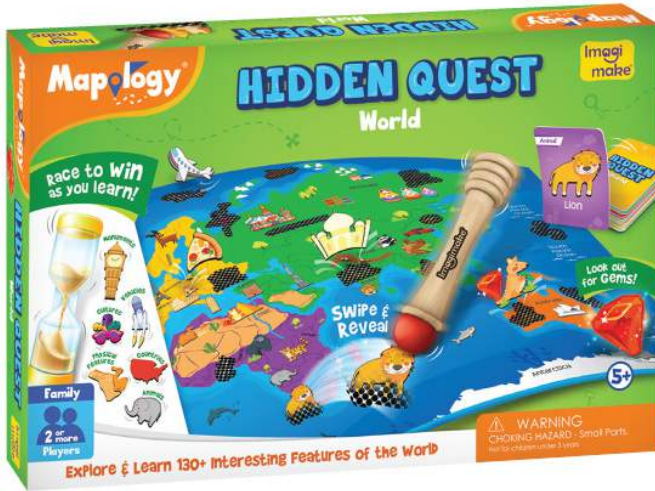

Mapology®

Mapology - Hidden Quest World MP61

Contents:

1 Game Board with 40+ magic patches, 1 Super Swiper,
110 Cards, 1 Sand timer, 10 Gems & Instructions sheet

Box Size: 15 in x 9.50 in x 1.75 in