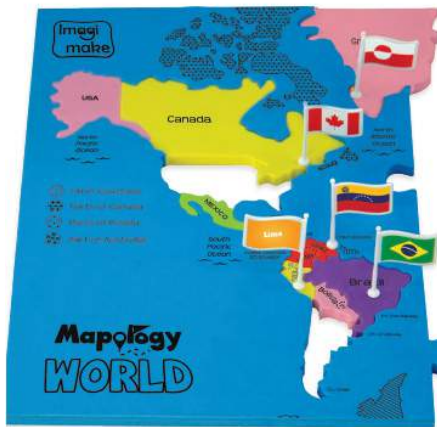

Mapology - World with flags & Capitals MP14

Contents:

- World Map : 2 Piece Frame + 45 Country Pieces
- Europe Map : 1 Piece Frame + 30 Country Pieces
- 65 Flags with Flag and Capital Stickers
- Box Size: 17.5 in x 13.50 in x 1 in

Includes separate Europe map

8 mm foam

8 mm foam

Mapology - Europe with flags & Capitals MP30

Contents:

- 1 Piece Foam Frame, + 30 Country Pieces
- 23 Flags with Flags and Capital Stickers
- Box Size: 13.75 in x 14 in x 1 in

8 mm foam