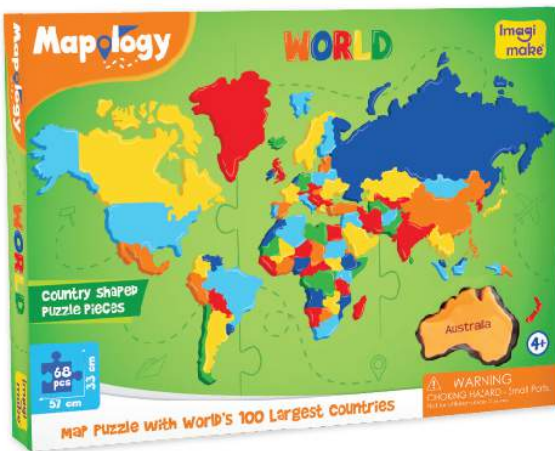

### Contents:

- 1 Piece Foam Frame, + 30 Country Pieces
- 23 Flags with Flags and Capital Stickers
- Box Size: 13.75 in x 14 in x 1 in

8 mm foam

## Mapology - Monuments of World

MP52

Contents:

150+ pcs for model making, 11 flags, 22 info stickers, 4 travel stickers, Guide booklet with 50+ fun facts & instructions

Box Size: 17 in x 11.50 in x 2 in