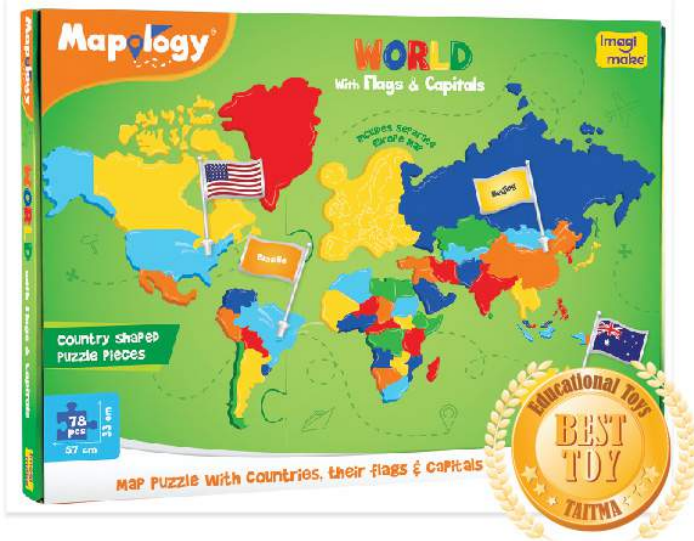

## Mapology - States of USA Flashcards MP62

Contents:  
 52 Dual Sided Flashcards, 1 Super Swiper Tool  
 Box Size: 6.75 in x 3.80 in x 0.75 in

**SWIPE & REVEAL**

Box Size: 17.5 in x 13.50 in x 1.75 in

Discover more with the Informative Guide Book...