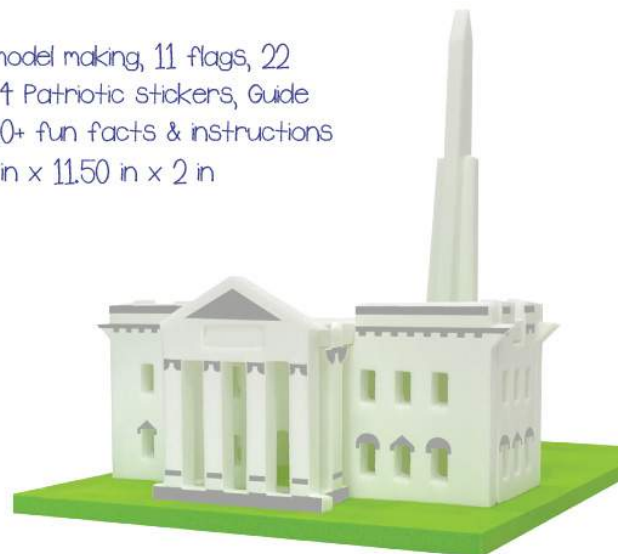

Mapology - United Kingdom MP35

Contents:

- World Map : 2 Piece Frame + 45 Country Pieces
- Europe Map : 1 Piece Frame + 30 Country Pieces
- 65 Flags with Flag and Capital Stickers
- USA Map : 1 Piece Frame + 44 State Pieces
- 51 Flags with State Capital & Fun facts Stickers
- Box Size: 18 in x 13.50 in x 1.75 in

Mapology - Monuments of USA

MP41

Contents:

- 110+ pcs for model making, 11 flags, 22 info stickers, 4 Patriotic stickers, Guide booklet with 50+ fun facts & instructions
- Box Size: 17 in x 11.50 in x 2 in