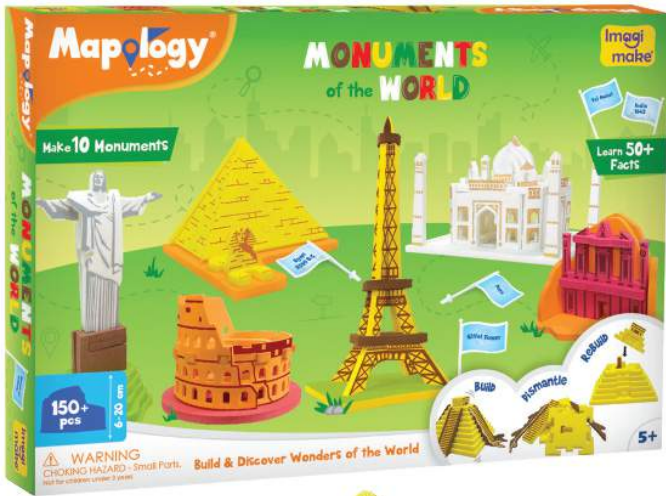

### Contents:

- 1 Piece Foam Frame, + 30 Country Pieces
- 23 Flags with Flags and Capital Stickers
- Box Size: 13.75 in x 14 in x 1 in

8 mm foam

## Mapology - Monuments of World

MP52

Contents:

150+ pcs for model making, 11 flags, 22 info stickers, 4 travel stickers, Guide booklet with 50+ fun facts & instructions

Box Size: 17 in x 11.50 in x 2 in