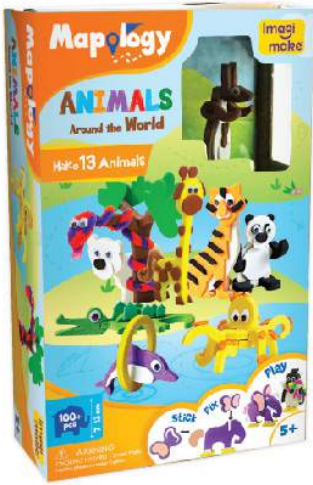

### Mapology - Dino Quest

MP

Contents:

- 1 Egg, 10 Dinosaur Pieces, 2 Joints, 2 Dino Base puzzles, 1 Assembly Guide
- Egg Size: 5 in x 3.75 in

## Mapology - Animals

WP01

Contents:

13 Animal Model Making Sets,  
Googly Eyes, Glue

Box Size: 12 in x 7.50 in x 3.25 in