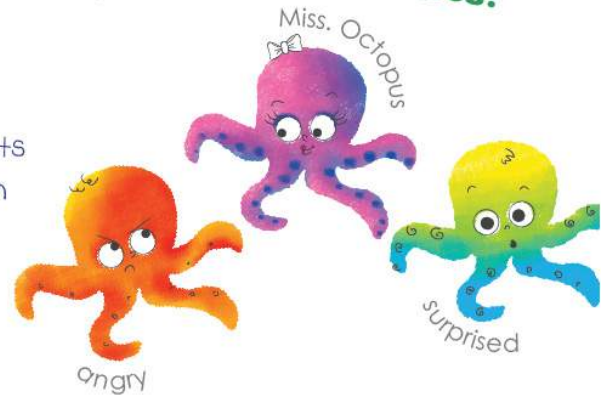

## Stamp Art - Ocean

SA03

Contents:

6 Stamps, 3 Stamp Pens & 4 Projects

Box Size: 7.75 in x 7.50 in x 0.50 in

**One Stamp  
Endless Possibilities!**