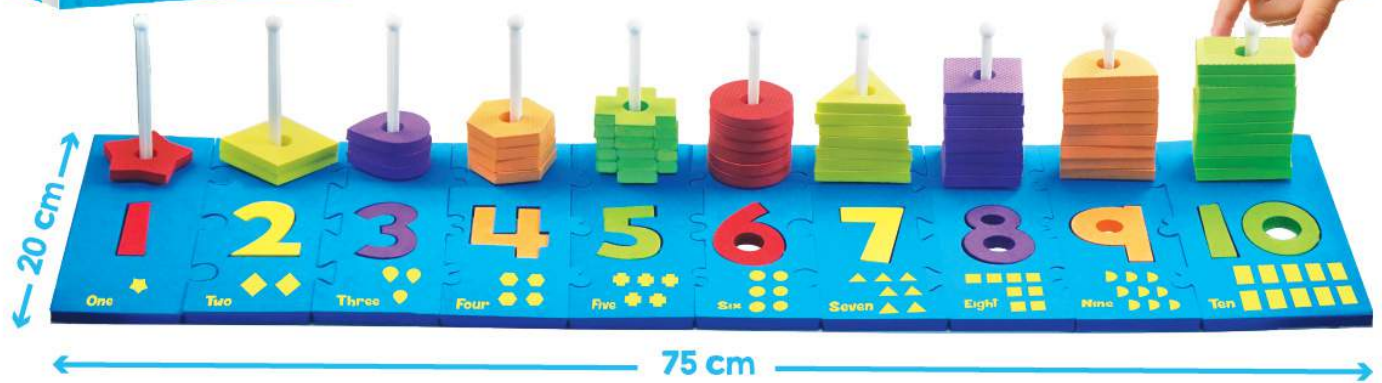

Junior Abacus

KD06

Contents:

- 55 Counting Pieces,
- 10 Number Tiles,
- 10 Number Pieces,
- 10 Stacking Rods

Box Size: 15.50 in x 8.50 in x 2.50 in

Alpha Puzzle

KD01

Contents:

- 26 Foam Puzzle Sets of A to Z

Box Size: 12.50 in x 10.50 in x 2 in