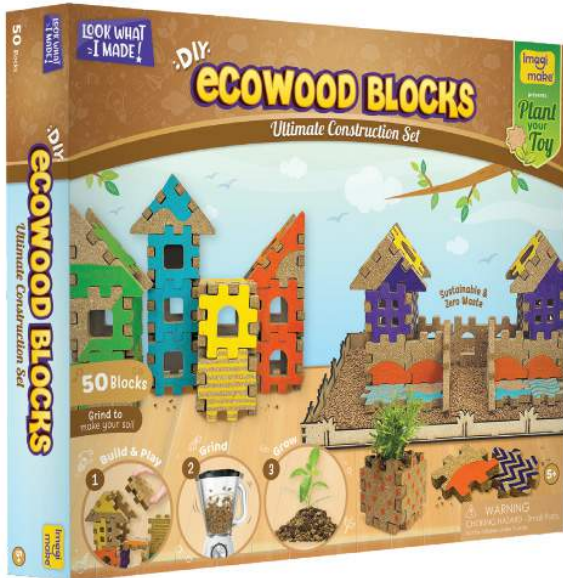

## Stamp Art - Smiley

SA05

Contents:

6 Stamps, 3 Stamp Pens & 4 Projects

Box Size: 7.75 in x 7.50 in x 0.50 in

## Stamp Art - Jungle

SA06

Contents:

6 Stamps, 3 Stamp Pens & 4 Projects

Box Size: 7.75 in x 7.50 in x 0.50 in

mm

Imagi  
make®

presents

## Ecowood Ultimate Block Set

Contents:

50 ecowood blocks, Tray,  
Ecowood Soil & Instructions

Box Size: 16.50 in x 13 in x 2 in