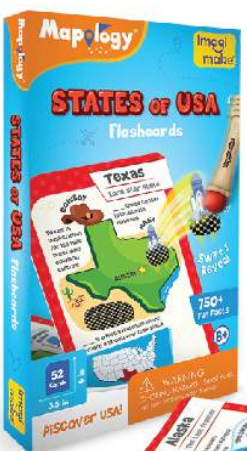

### Contents:

1 Game Board with 40+ magic patches, 1 Super Swiper,  
110 Cards, 1 Sand timer, 10 Gems & Instructions sheet

Box Size: 15 in x 9.50 in x 1.75 in

SWIPE &  
REVEAL

Pick a CARD

Spot the feature

use the Super Swiper  
on magic Patches

Race to Win

Look out for Gems

## Mapology - USA Flags & Flashcards MP63

Contents:  
 1 Piece Foam Frame, 44 States Pieces, 51 Flags, Stickers, Instructions, 52 Dual Sided Flashcards, 1 Super Swiper Tool  
 Box Size: 18 in x 13.50 in x 1 in

**100+**  
 SWIPE & REVEAL  
 MAGIC PATCHES