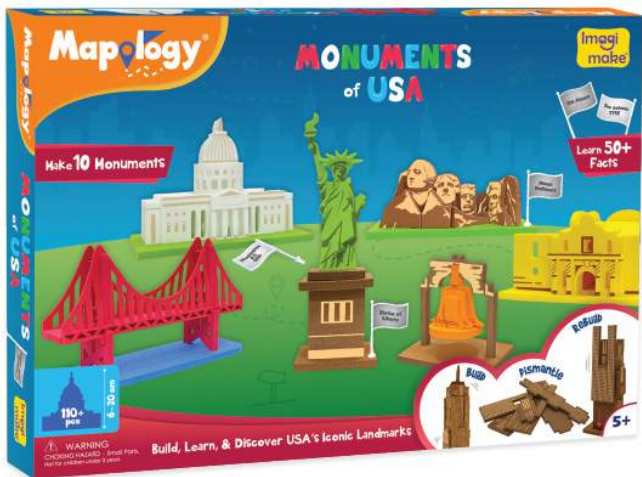

## Mapology - USA with Capitals MP15

### Contents:

- 1 Piece Foam Frame, 44 States Pieces, 51 Flags with State Capitals & Fun Facts Stickers

Box Size: 18 in x 13.50 in x 1 in

8 mm foam

### Contents:

- World Map : 2 Piece Frame + 45 Country Pieces
- Europe Map : 1 Piece Frame + 30 Country Pieces
- 65 Flags with Flag and Capital Stickers
- USA Map : 1 Piece Frame + 44 State Pieces
- 51 Flags with State Capital & Fun facts Stickers
- Box Size: 18 in x 13.50 in x 1.75 in