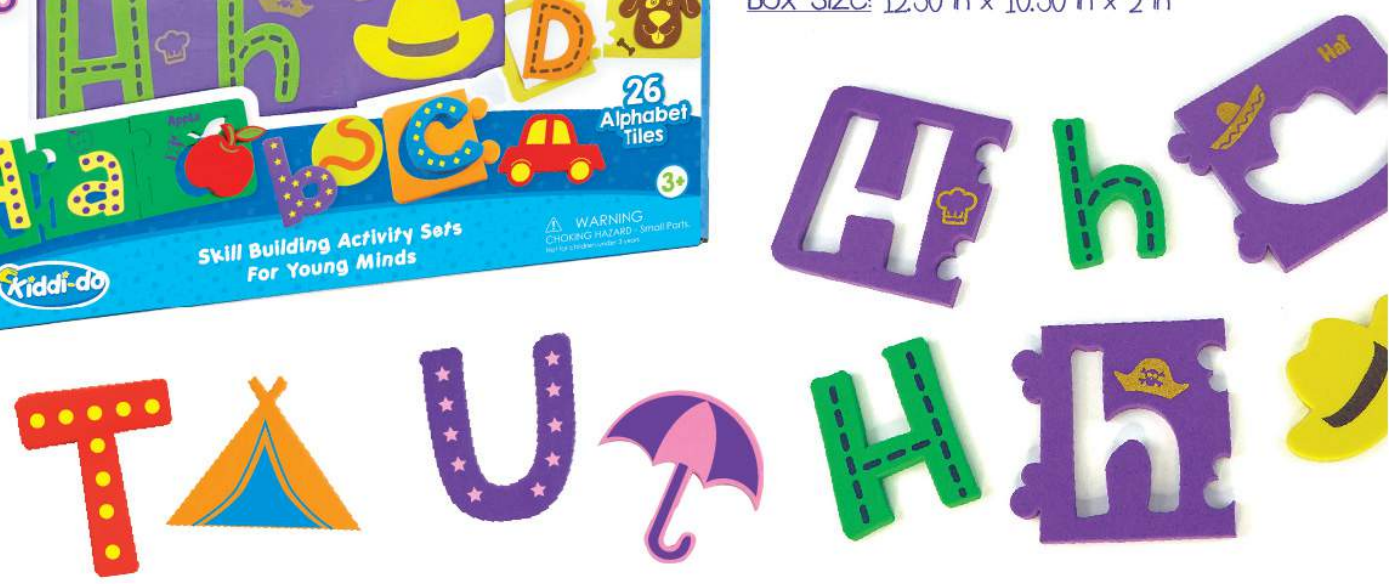

Contents:

- 26 Foam Puzzle Sets of A to Z

Box Size: 12.50 in x 10.50 in x 2 in