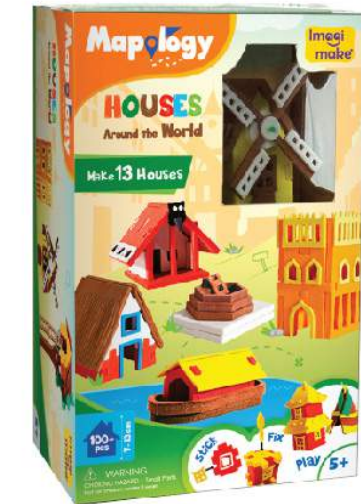

### Mapology - Dino Quest

MP

Contents:

- 1 Egg, 10 Dinosaur Pieces, 2 Joints, 2 Dino Base puzzles, 1 Assembly Guide
- Egg Size: 5 in x 3.75 in

## Mapology - Animals

WP01

Contents:

13 Animal Model Making Sets,  
Googly Eyes, Glue

Box Size: 12 in x 7.50 in x 3.25 in

## Mapology - Houses

WP10

Contents:

13 House Making Sets, Glue

Box Size: 12 in x 7.50 in x 3.25 in