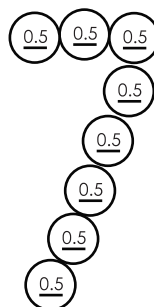

Best Out Of Waste Fancy Clock Template

Hint: 0.5 - This symbol means half strips. (A) - This symbol means expand the coil in circle A. For tight coils, this symbol is absent.

Use this template to Trace on coloured 2mm Foam and Cut.