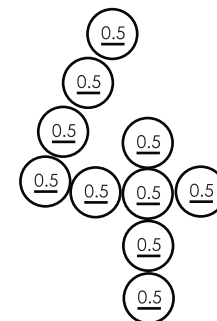

Best Out Of Waste Fancy Clock Template

Hint: 0.5 - This symbol means half strips. (A) - This symbol means expand the coil in circle A. For tight coils, this symbol is absent.

Use this template to Trace on coloured 2mm Foam and Cut.