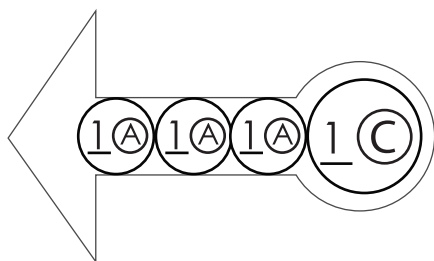

Best Out Of Waste Fancy Clock Template

Hint: 0.5 - This symbol means half strips. (A) - This symbol means expand the coil in circle A. For tight coils, this symbol is absent.

Use this template to Trace on coloured 2mm Foam and Cut.