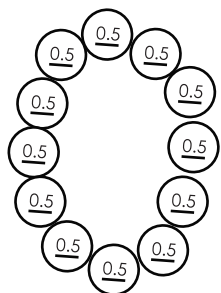

Best Out Of Waste Fancy Clock Template

Hint: 0.5 - This symbol means half strips. (A) - This symbol means expand the coil in circle A. For tight coils, this symbol is absent.

Use this template to Trace on coloured 2mm Foam and Cut.