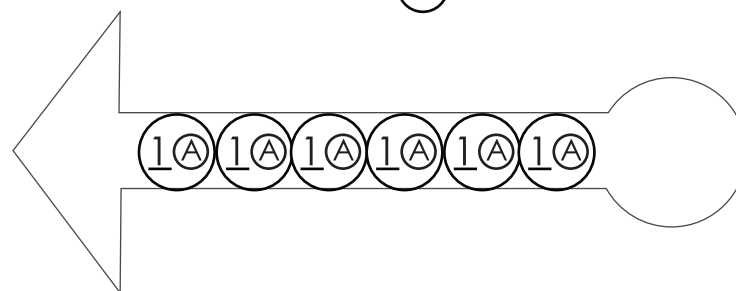

Best Out Of Waste Fancy Clock Template

Hint: 0.5 - This symbol means half strips. (A) - This symbol means expand the coil in circle A. For tight coils, this symbol is absent.

Use this template to Trace on coloured 2mm Foam and Cut.