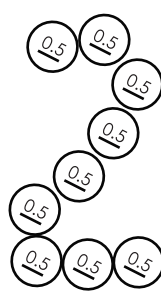

Best Out Of Waste Fancy Clock Template

Hint: 0.5 - This symbol means half strips. (A) - This symbol means expand the coil in circle A. For tight coils, this symbol is absent.

Use this template to Trace on coloured 2mm Foam and Cut.