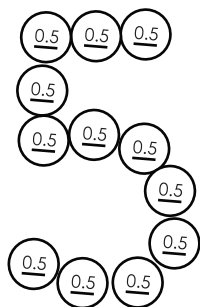

Best Out Of Waste Fancy Clock Template

Hint: 0.5 - This symbol means half strips. (A) - This symbol means expand the coil in circle A. For tight coils, this symbol is absent.

Use this template to Trace on coloured 2mm Foam and Cut.