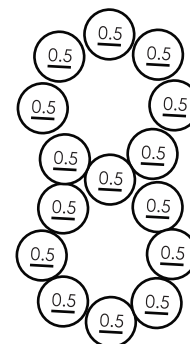

Best Out Of Waste Fancy Clock Template

Hint: 0.5 - This symbol means half strips. (A) - This symbol means expand the coil in circle A. For tight coils, this symbol is absent.

Use this template to Trace on coloured 2mm Foam and Cut.