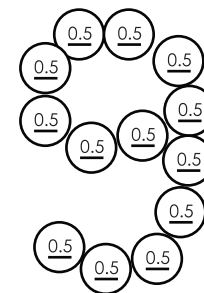

Best Out Of Waste Fancy Clock Template

Hint: 0.5 - This symbol means half strips. (A) - This symbol means expand the coil in circle A. For tight coils, this symbol is absent.

Use this template to Trace on coloured 2mm Foam and Cut.