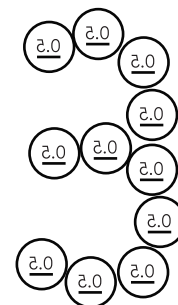

Best Out Of Waste Fancy Clock Template

Hint: 0.5 - This symbol means half strips. (A) - This symbol means expand the coil in circle A. For tight coils, this symbol is absent.

Use this template to Trace on coloured 2mm Foam and Cut.