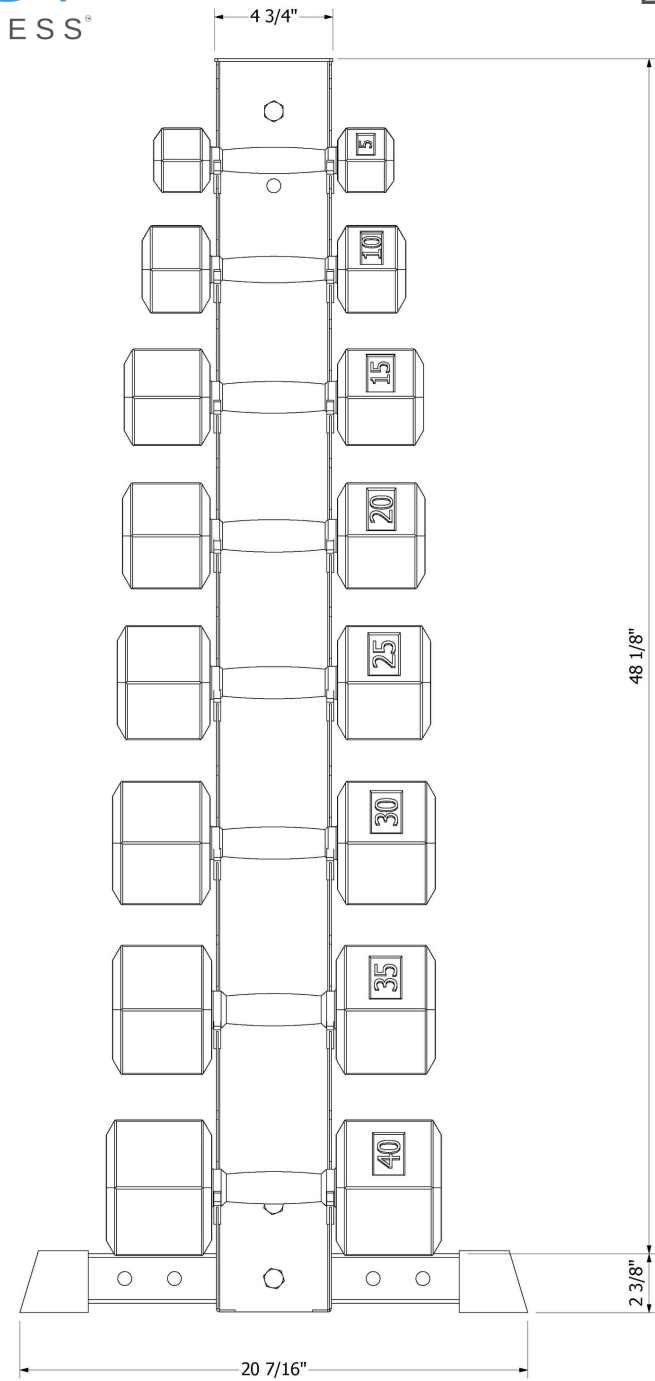

ALPHA

DBRK8

DBRK8 Alpha Vertical Dumbbell Rack | Fitting Dimensions