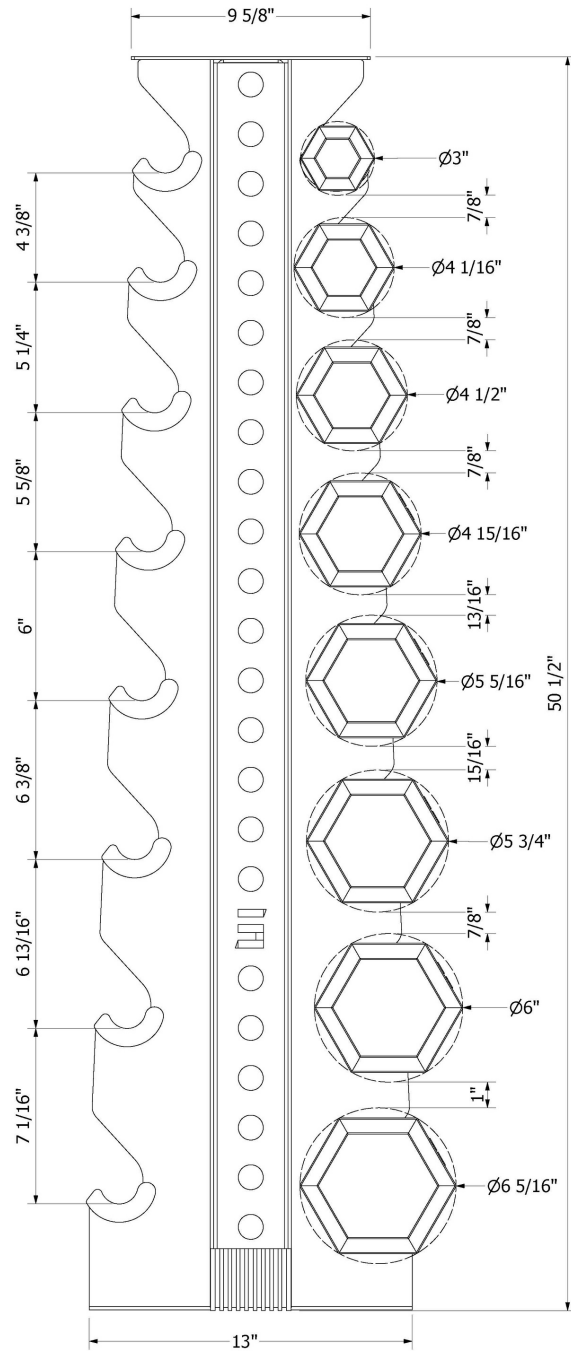

ALPHA

DBRK8

DBRK8 Alpha Vertical Dumbbell Rack | Fitting Dimensions