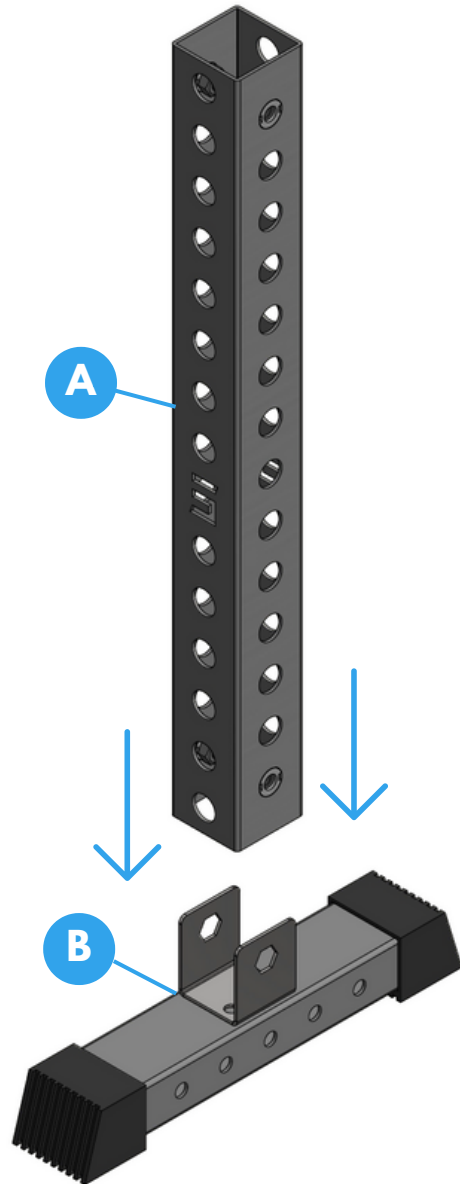

<https://www.synergycustomfitness.com>

You can also email us support@synergycustomfitness.com or call us at 1-877-305-4057

INSIDE THE BOX

Model #
DBRK5

A (1) Upper tube

C (1) Logo plate

E (4) 1" 1/2-13 bolt

F (1) 3" 1/2-13 bolt

G (1) Box wrench

H (1) 1/2-13 hex nut

B (1) Leg base

D (2) Holder

STEP 1

Model #
DBRK5

1

Place [A] upright tube
onto [B] leg base

Step 1 completed

STEP 2

Model #
DBRK5

2

Insert [C] top support plate onto [B] upright tube

Step 2 completed

STEP 3

Model #
DBRK5

3

Place both [D] bracket holders on opposite sides underneath the [C] support plate

Step 3 completed

STEP 4-5

Model #
DBRK5

Wasn't that easy?

**You have assembled your new
dumbbell rack and didn't
even break a sweat.**