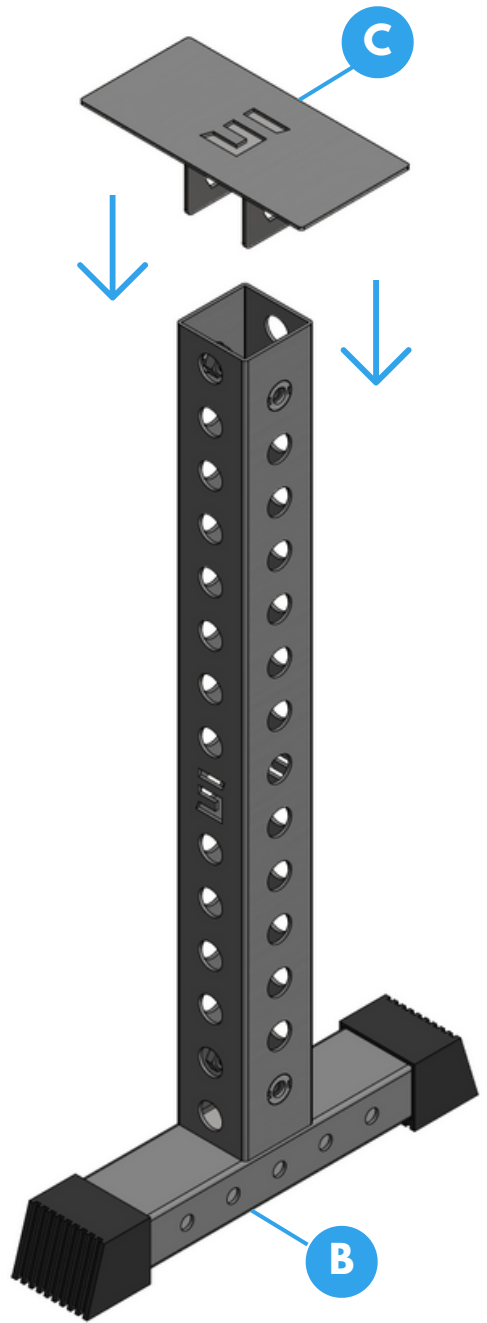

<https://www.synergycustomfitness.com>

You can also email us support@synergycustomfitness.com or call us at 1-877-305-4057

INSIDE THE BOX

Model #
DBRK5

A (1) Upper tube

C (1) Logo plate

E (4) 1" 1/2-13 bolt

F (1) 3" 1/2-13 bolt

G (1) Box wrench

H (1) 1/2-13 hex nut

B (1) Leg base

D (2) Holder

STEP 1

Model #
DBRK5

1

Place [A] upright tube
onto [B] leg base

Step 1 completed

STEP 2

Model #
DBRK5

2

Insert [C] top support plate onto [B] upright tube

Step 2 completed

STEP 3

Model #
DBRK5

3

Place both [D] bracket holders on opposite sides underneath the [C] support plate

Step 3 completed

STEP 4-5

Model #
DBRK5

Wasn't that easy?

**You have assembled your new
dumbbell rack and didn't
even break a sweat.**