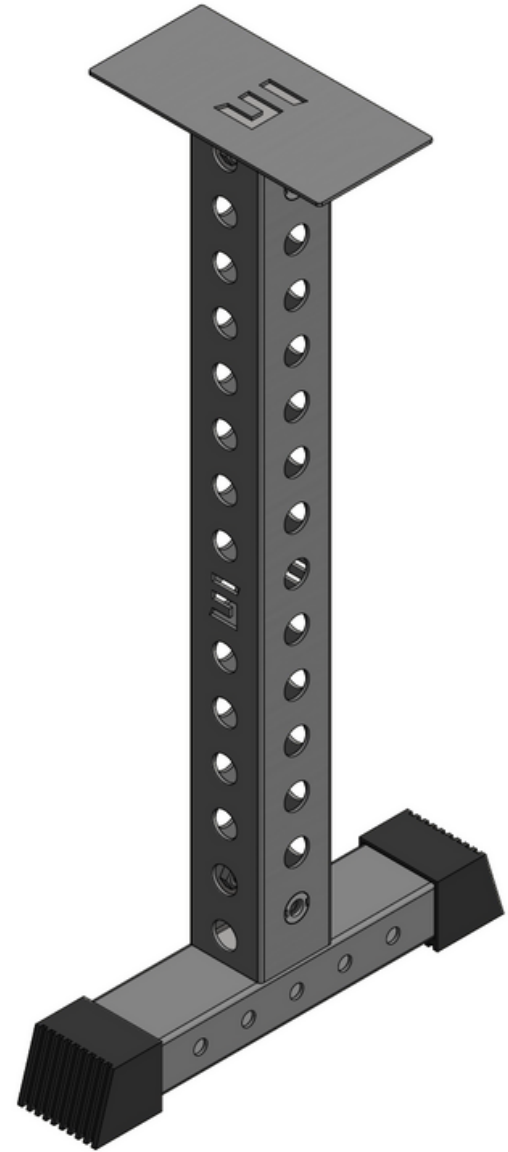

F (1) 3" 1/2-13 bolt

G (1) Box wrench

H (1) 1/2-13 hex nut

B (1) Leg base

D (2) Holder

STEP 1

Model #
DBRK5

1

Place [A] upright tube
onto [B] leg base

Step 1 completed

STEP 2

Model #
DBRK5

2

Insert [C] top support plate onto [B] upright tube

Step 2 completed

STEP 3

Model #
DBRK5

3

Place both [D] bracket holders on opposite sides underneath the [C] support plate

Step 3 completed

STEP 4-5

Model #
DBRK5

Wasn't that easy?

**You have assembled your new
dumbbell rack and didn't
even break a sweat.**