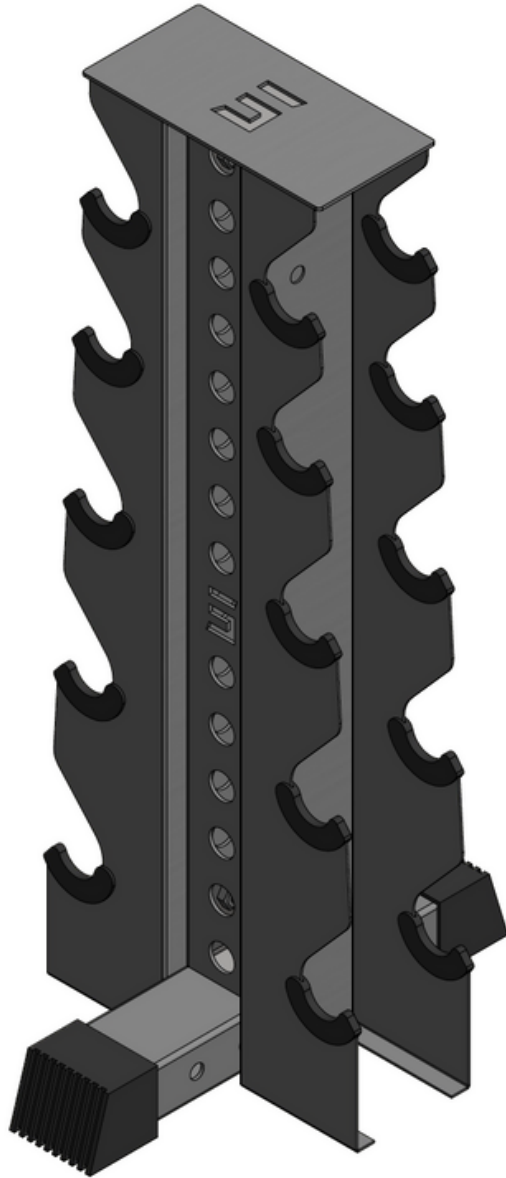

F (1) 3" 1/2-13 bolt

G (1) Box wrench

H (1) 1/2-13 hex nut

B (1) Leg base

D (2) Holder

STEP 1

Model #
DBRK5

1

Place [A] upright tube
onto [B] leg base

Step 1 completed

STEP 2

Model #
DBRK5

2

Insert [C] top support plate onto [B] upright tube

Step 2 completed

STEP 3

Model #
DBRK5

3

Place both [D] bracket holders on opposite sides underneath the [C] support plate

Step 3 completed

STEP 4-5

Model #
DBRK5

Wasn't that easy?

**You have assembled your new
dumbbell rack and didn't
even break a sweat.**