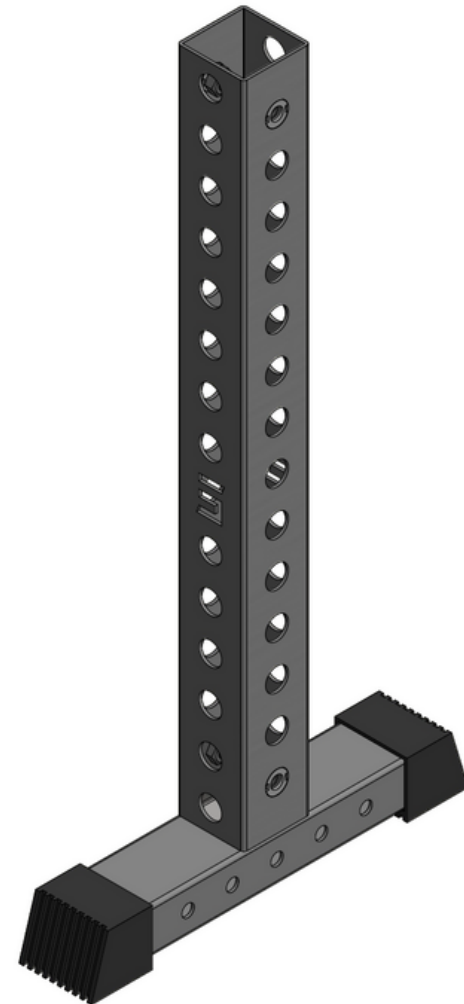

<https://www.synergycustomfitness.com>

You can also email us support@synergycustomfitness.com or call us at 1-877-305-4057

INSIDE THE BOX

Model #
DBRK5

A (1) Upper tube

C (1) Logo plate

E (4) 1" 1/2-13 bolt

F (1) 3" 1/2-13 bolt

G (1) Box wrench

H (1) 1/2-13 hex nut

B (1) Leg base

D (2) Holder

STEP 1

Model #
DBRK5

1

Place [A] upright tube
onto [B] leg base

Step 1 completed

STEP 2

Model #
DBRK5

2

Insert [C] top support plate onto [B] upright tube

Step 2 completed

STEP 3

Model #
DBRK5

3

Place both [D] bracket holders on opposite sides underneath the [C] support plate

Step 3 completed

STEP 4-5

Model #
DBRK5

Wasn't that easy?

**You have assembled your new
dumbbell rack and didn't
even break a sweat.**