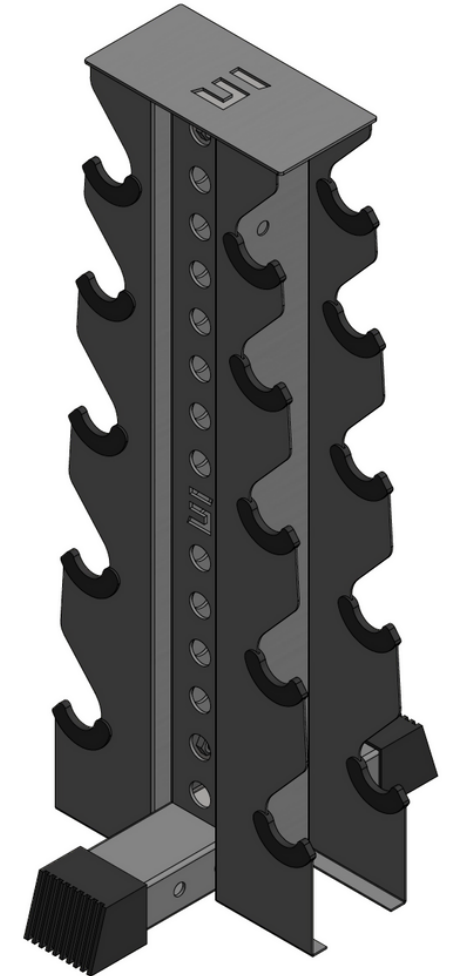

ASSEMBLY INSTRUCTIONS

Model #
DBRK5

CONGRATULATIONS ON YOUR NEW PURCHASE

WELCOME TO THE SYNERGY FAMILY!
We know you need support, so we're here for you

*scan QR code for options
on how to contact us*

We are here to support you in any way we can. Scan the QR code for options on how to best contact us or visit us at

<https://www.synergycustomfitness.com>

You can also email us support@synergycustomfitness.com or call us at 1-877-305-4057

INSIDE THE BOX

Model #
DBRK5

A (1) Upper tube

C (1) Logo plate

E (4) 1" 1/2-13 bolt

F (1) 3" 1/2-13 bolt

G (1) Box wrench

H (1) 1/2-13 hex nut

B (1) Leg base

D (2) Holder

STEP 1

Model #
DBRK5

1

Place [A] upright tube
onto [B] leg base

Step 1 completed

STEP 2

Model #
DBRK5

2

Insert [C] top support plate onto [B] upright tube

Step 2 completed

STEP 3