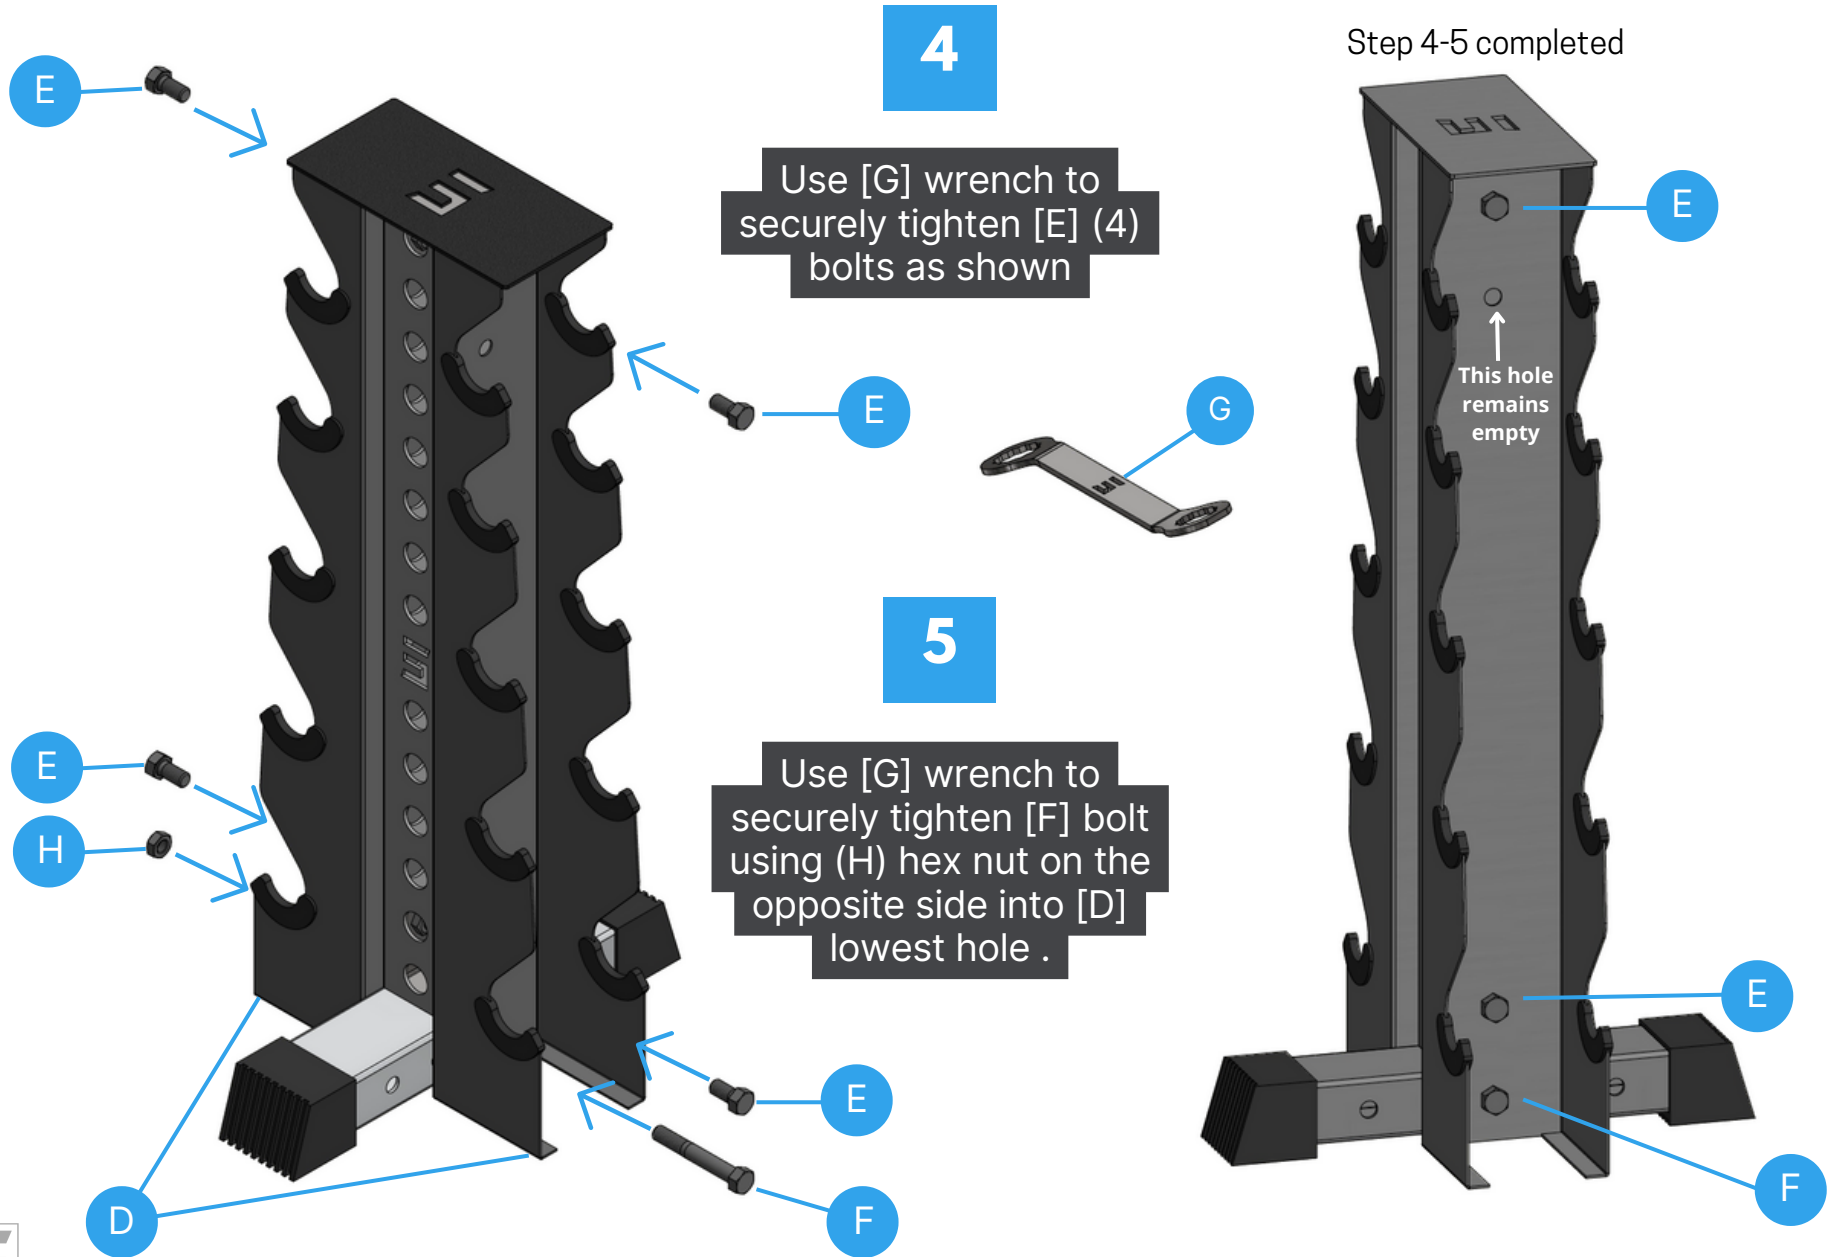

Place [A] upright tube
onto [B] leg base

Step 1 completed

STEP 2

Model #
DBRK5

2

Insert [C] top support plate onto [B] upright tube

Step 2 completed

STEP 3

Model #
DBRK5

3

Place both [D] bracket holders on opposite sides underneath the [C] support plate

Step 3 completed

STEP 4-5

Model #
DBRK5

Wasn't that easy?

**You have assembled your new
dumbbell rack and didn't
even break a sweat.**