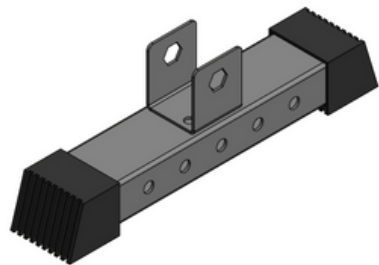

<https://www.synergycustomfitness.com>

You can also email us support@synergycustomfitness.com or call us at 1-877-305-4057

INSIDE THE BOX

Model #
DBRK5

A (1) Upper tube

C (1) Logo plate

E (4) 1" 1/2-13 bolt

F (1) 3" 1/2-13 bolt

G (1) Box wrench

H (1) 1/2-13 hex nut

B (1) Leg base

D (2) Holder

STEP 1

Model #
DBRK5

1

Place [A] upright tube
onto [B] leg base

Step 1 completed

STEP 2

Model #
DBRK5

2

Insert [C] top support plate onto [B] upright tube

Step 2 completed

STEP 3

Model #
DBRK5

3

Place both [D] bracket holders on opposite sides underneath the [C] support plate

Step 3 completed

STEP 4-5

Model #
DBRK5

Wasn't that easy?

**You have assembled your new
dumbbell rack and didn't
even break a sweat.**