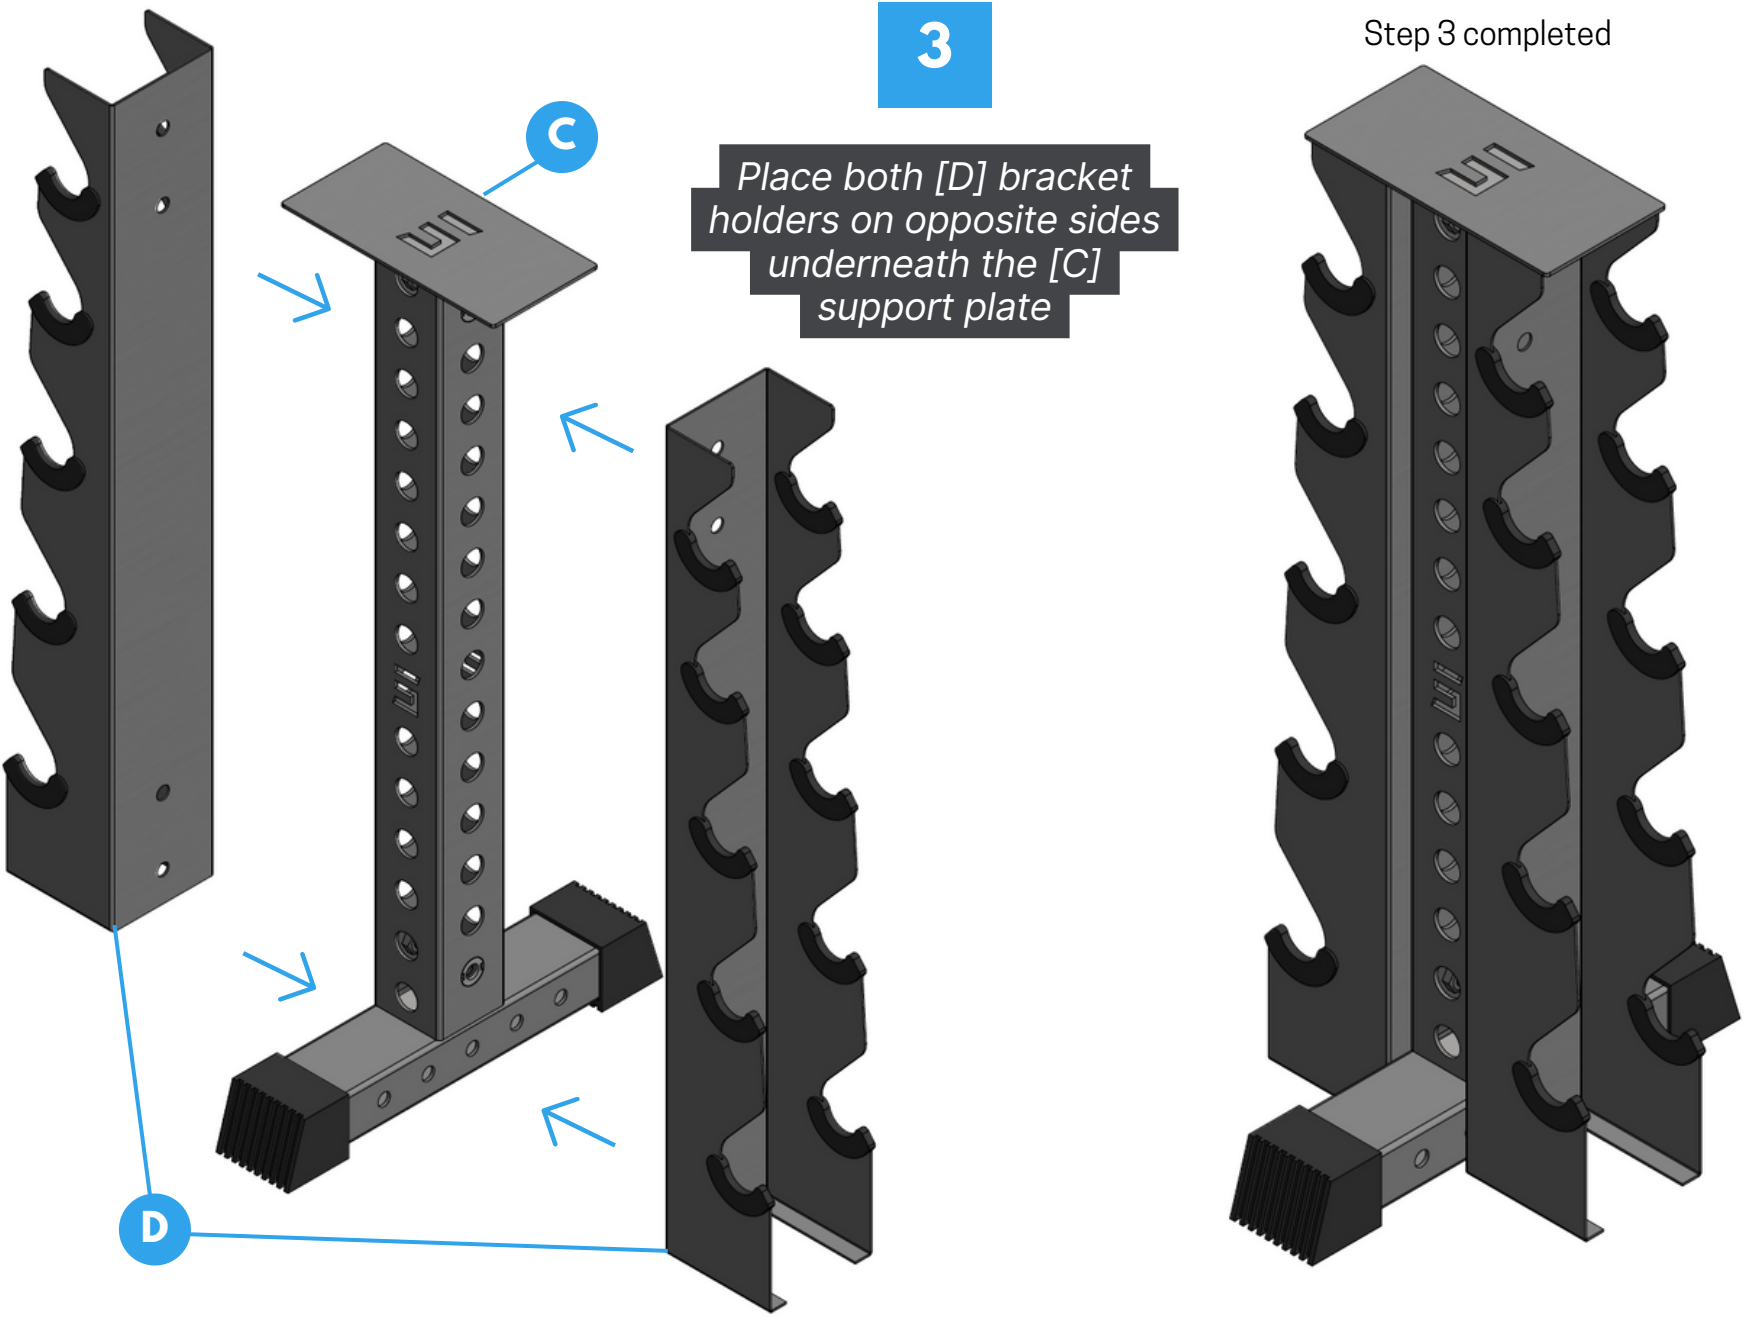

F (1) 3" 1/2-13 bolt

G (1) Box wrench

H (1) 1/2-13 hex nut

B (1) Leg base

D (2) Holder

STEP 1

Model #
DBRK5

1

Place [A] upright tube
onto [B] leg base

Step 1 completed

STEP 2

Model #
DBRK5

2

Insert [C] top support plate onto [B] upright tube

Step 2 completed

STEP 3

Model #
DBRK5

3

Place both [D] bracket holders on opposite sides underneath the [C] support plate

Step 3 completed

STEP 4-5

Model #
DBRK5

Wasn't that easy?

**You have assembled your new
dumbbell rack and didn't
even break a sweat.**