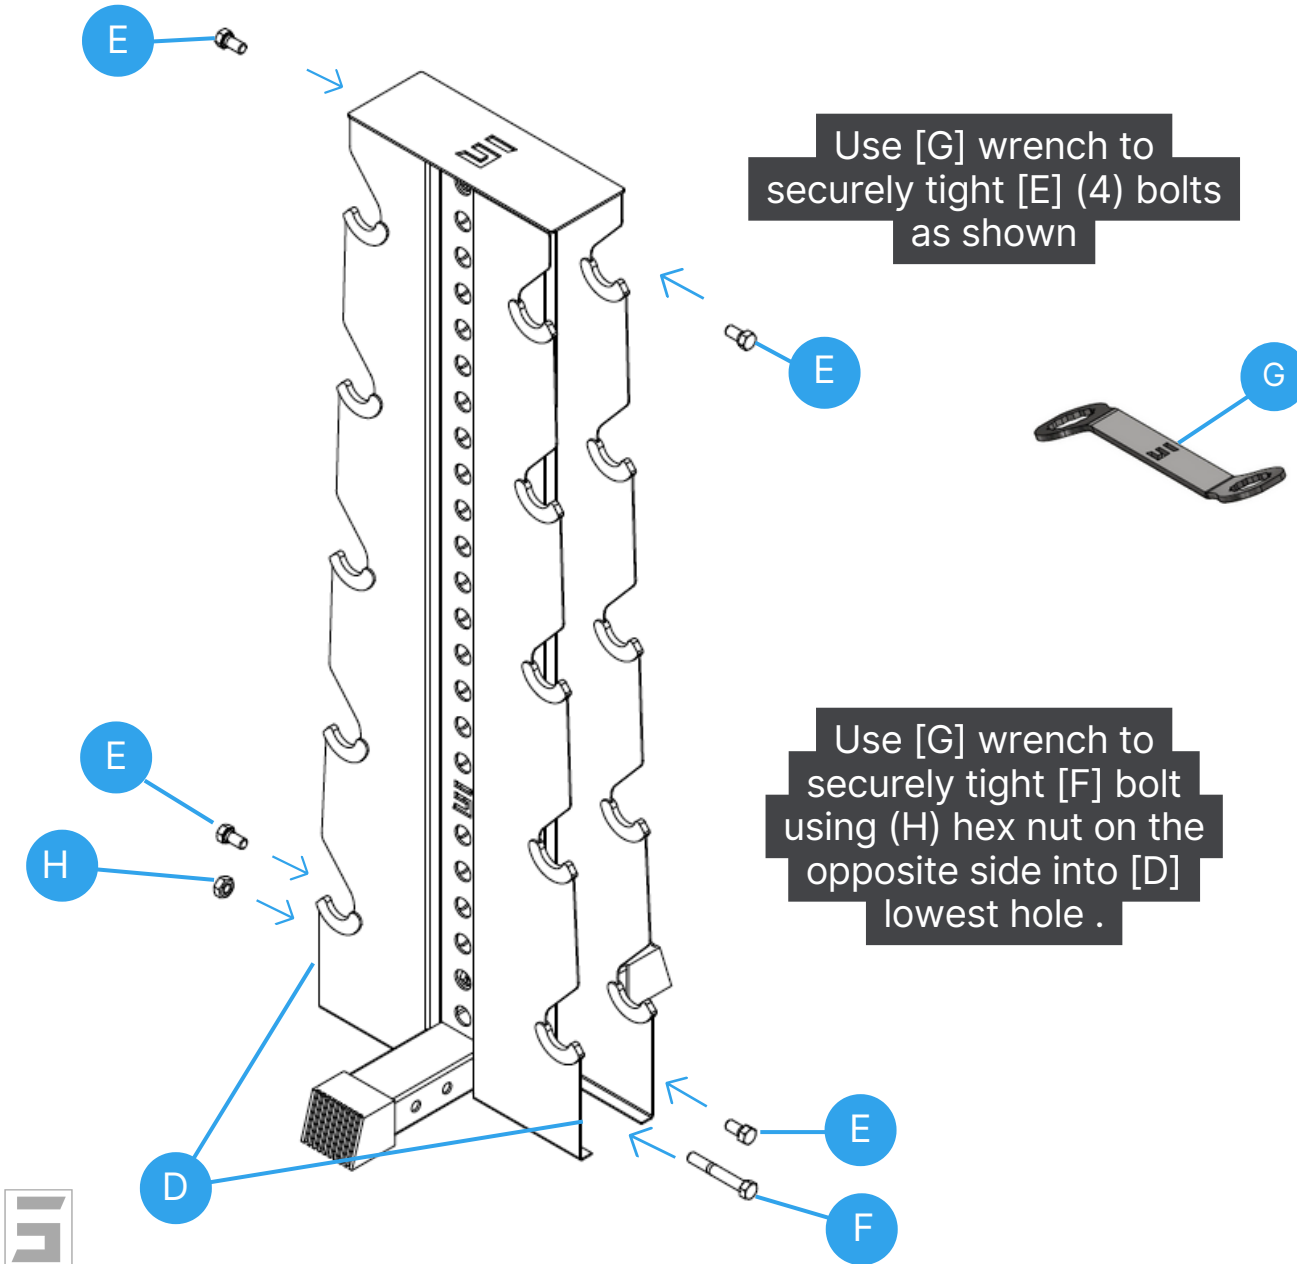

Model #
DBRK5E

*Insert [A] upright tube
onto [B] leg base*

Step 1 completed

STEP 2

Model #
DBRK5E

Insert [C] top support plate onto [A] upright tube

Step 2 completed

STEP 3

Model #
DBRK5E

Place both [D] bracket holders on opposite sides underneath the [C] support plate

Step 3 completed

STEP 4-5

Model #
DBRK5E

Step 4-5 completed

Wasn't that easy?

**You have assembled your new
dumbbell rack and didn't
even break a sweat.**