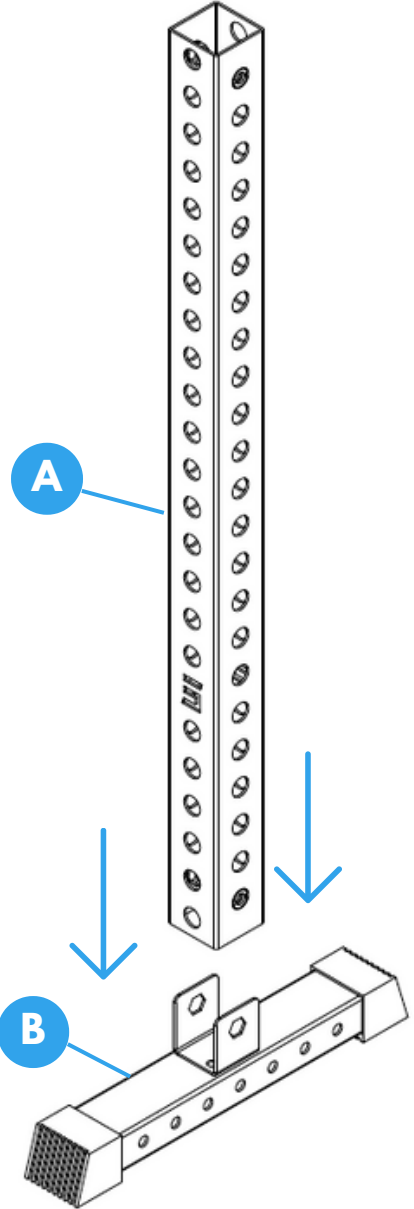

C (1) Logo plate

B (1) Leg base

D (2) Holder

E (4) 1" 1/2-13 bolt

F (1) 4" bolt

G (1) Box wrench

H (1) 1/2-13 hex nut

STEP 1

Model #
DBRK5E

*Insert [A] upright tube
onto [B] leg base*

Step 1 completed

STEP 2

Model #
DBRK5E

Insert [C] top support plate onto [A] upright tube

Step 2 completed

STEP 3

Model #
DBRK5E

Place both [D] bracket holders on opposite sides underneath the [C] support plate

Step 3 completed

STEP 4-5

Model #
DBRK5E

Step 4-5 completed

Wasn't that easy?

**You have assembled your new
dumbbell rack and didn't
even break a sweat.**