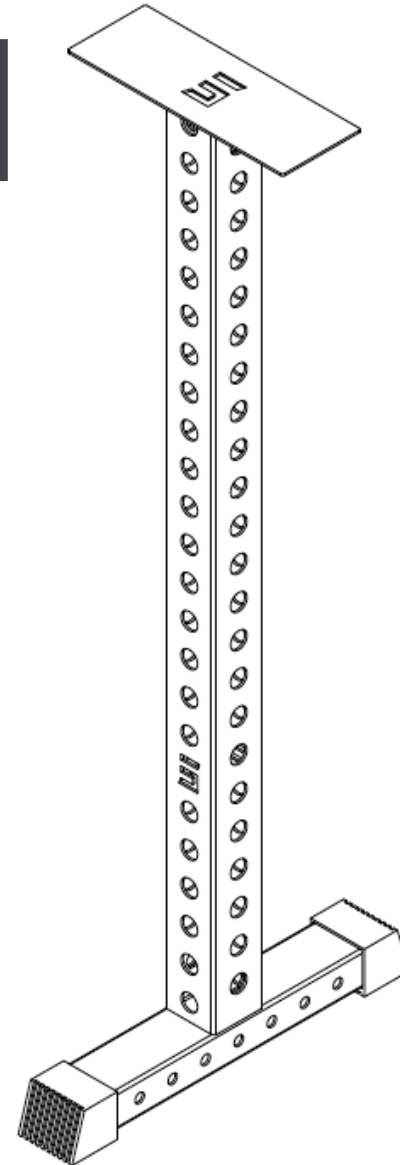

C (1) Logo plate

B (1) Leg base

D (2) Holder

E (4) 1" 1/2-13 bolt

F (1) 4" bolt

G (1) Box wrench

H (1) 1/2-13 hex nut

STEP 1

Model #
DBRK5E

*Insert [A] upright tube
onto [B] leg base*

Step 1 completed

STEP 2

Model #
DBRK5E

Insert [C] top support plate onto [A] upright tube

Step 2 completed

STEP 3

Model #
DBRK5E

Place both [D] bracket holders on opposite sides underneath the [C] support plate

Step 3 completed

STEP 4-5

Model #
DBRK5E

Step 4-5 completed

Wasn't that easy?

**You have assembled your new
dumbbell rack and didn't
even break a sweat.**