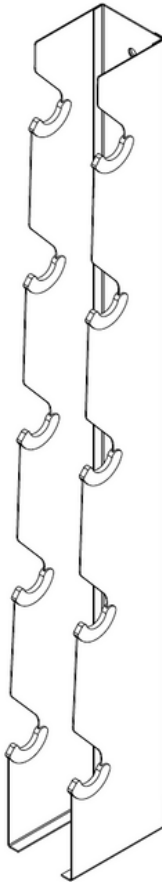

<https://www.synergycustomfitness.com>

You can also email us support@synergycustomfitness.com or call us at 1-877-305-4057

*scan QR code for options
on how to contact us*

INSIDE THE BOX

Model #
DBRK5E

A (1) Upper tube

C (1) Logo plate

B (1) Leg base

D (2) Holder

E (4) 1" 1/2-13 bolt

F (1) 4" bolt

G (1) Box wrench

H (1) 1/2-13 hex nut

STEP 1

Model #
DBRK5E

*Insert [A] upright tube
onto [B] leg base*

Step 1 completed

STEP 2

Model #
DBRK5E

Insert [C] top support plate onto [A] upright tube

Step 2 completed

STEP 3

Model #
DBRK5E

Place both [D] bracket holders on opposite sides underneath the [C] support plate

Step 3 completed

STEP 4-5

Model #
DBRK5E

Step 4-5 completed

Wasn't that easy?

**You have assembled your new
dumbbell rack and didn't
even break a sweat.**