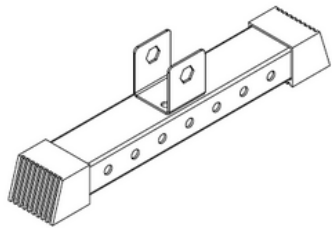

<https://www.synergycustomfitness.com>

You can also email us support@synergycustomfitness.com or call us at 1-877-305-4057

*scan QR code for options
on how to contact us*

INSIDE THE BOX

Model #
DBRK5E

A (1) Upper tube

C (1) Logo plate

B (1) Leg base

D (2) Holder

E (4) 1" 1/2-13 bolt

F (1) 4" bolt

G (1) Box wrench

H (1) 1/2-13 hex nut

STEP 1

Model #
DBRK5E

*Insert [A] upright tube
onto [B] leg base*

Step 1 completed

STEP 2

Model #
DBRK5E

Insert [C] top support plate onto [A] upright tube

Step 2 completed

STEP 3