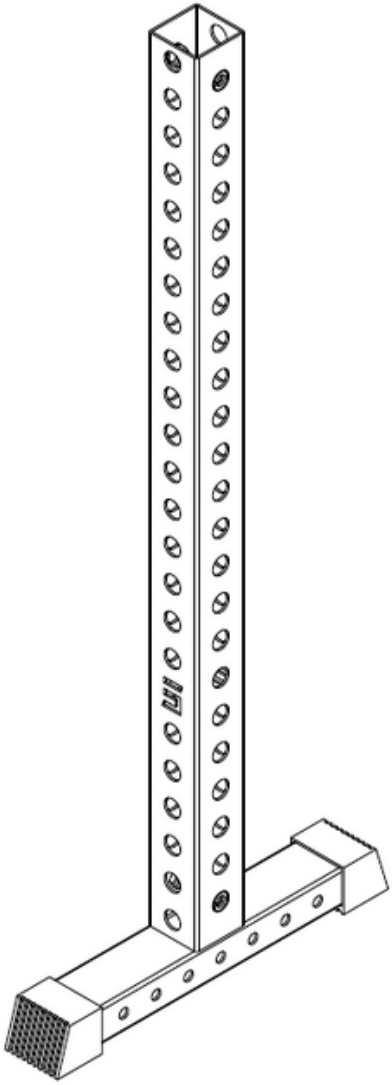

C (1) Logo plate

B (1) Leg base

D (2) Holder

E (4) 1" 1/2-13 bolt

F (1) 4" bolt

G (1) Box wrench

H (1) 1/2-13 hex nut

STEP 1

Model #
DBRK5E

*Insert [A] upright tube
onto [B] leg base*

Step 1 completed

STEP 2

Model #
DBRK5E

Insert [C] top support plate onto [A] upright tube

Step 2 completed

STEP 3

Model #
DBRK5E

Place both [D] bracket holders on opposite sides underneath the [C] support plate

Step 3 completed

STEP 4-5

Model #
DBRK5E

Step 4-5 completed

Wasn't that easy?

**You have assembled your new
dumbbell rack and didn't
even break a sweat.**