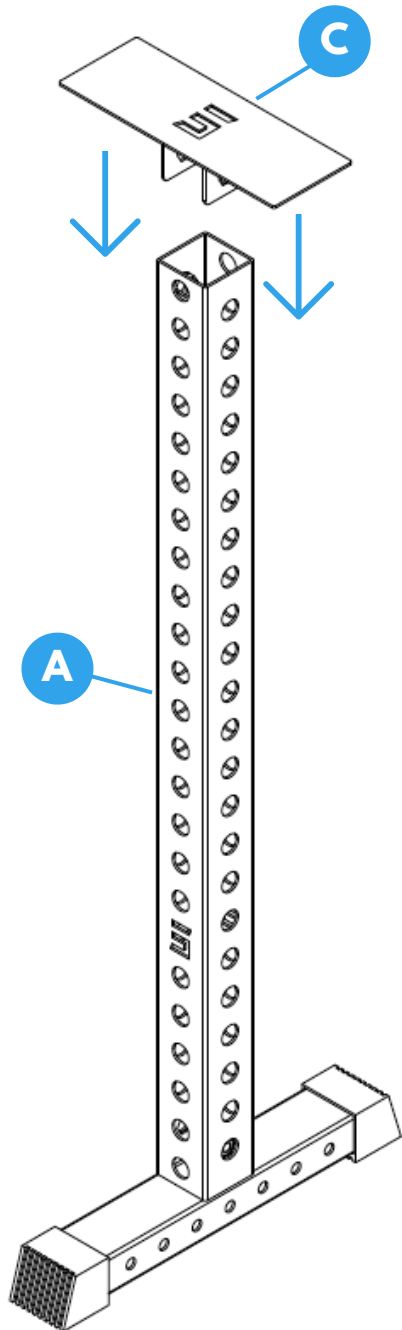

C (1) Logo plate

B (1) Leg base

D (2) Holder

E (4) 1" 1/2-13 bolt

F (1) 4" bolt

G (1) Box wrench

H (1) 1/2-13 hex nut

STEP 1

Model #
DBRK5E

*Insert [A] upright tube
onto [B] leg base*

Step 1 completed

STEP 2

Model #
DBRK5E

Insert [C] top support plate onto [A] upright tube

Step 2 completed

STEP 3

Model #
DBRK5E

Place both [D] bracket holders on opposite sides underneath the [C] support plate

Step 3 completed

STEP 4-5

Model #
DBRK5E

Step 4-5 completed

Wasn't that easy?

**You have assembled your new
dumbbell rack and didn't
even break a sweat.**