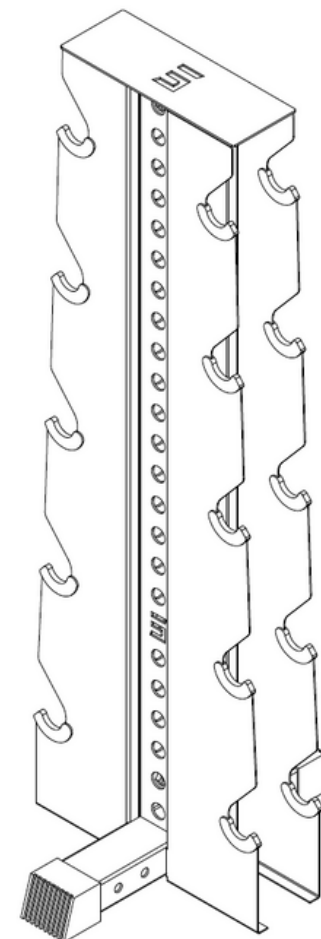

CONGRATULATIONS ON YOUR NEW PURCHASE

WELCOME TO THE SYNERGY FAMILY!
We know you need support, so we're here for you

We are here to support you in any way we can. Scan the QR code for options on how to best contact us or visit us at

<https://www.synergycustomfitness.com>

You can also email us support@synergycustomfitness.com or call us at 1-877-305-4057