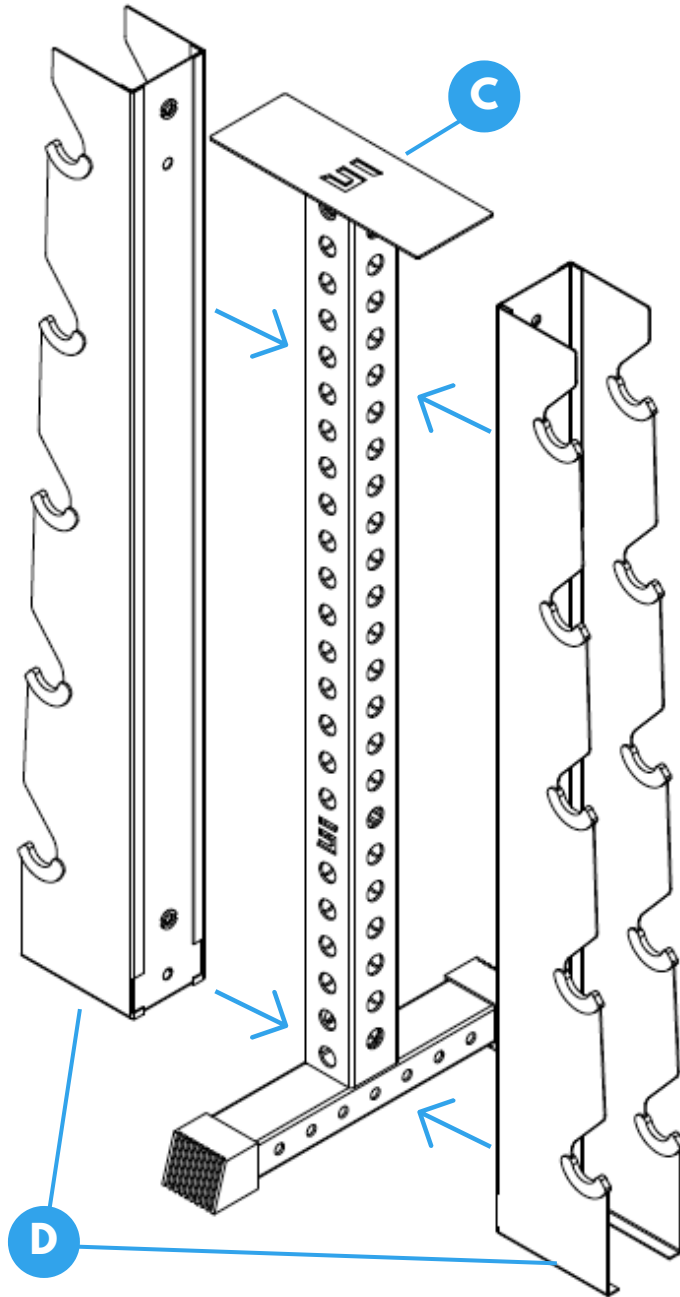

C (1) Logo plate

B (1) Leg base

D (2) Holder

E (4) 1" 1/2-13 bolt

F (1) 4" bolt

G (1) Box wrench

H (1) 1/2-13 hex nut

STEP 1

Model #
DBRK5E

*Insert [A] upright tube
onto [B] leg base*

Step 1 completed

STEP 2

Model #
DBRK5E

Insert [C] top support plate onto [A] upright tube

Step 2 completed

STEP 3

Model #
DBRK5E

Place both [D] bracket holders on opposite sides underneath the [C] support plate

Step 3 completed

STEP 4-5

Model #
DBRK5E

Step 4-5 completed

Wasn't that easy?

**You have assembled your new
dumbbell rack and didn't
even break a sweat.**