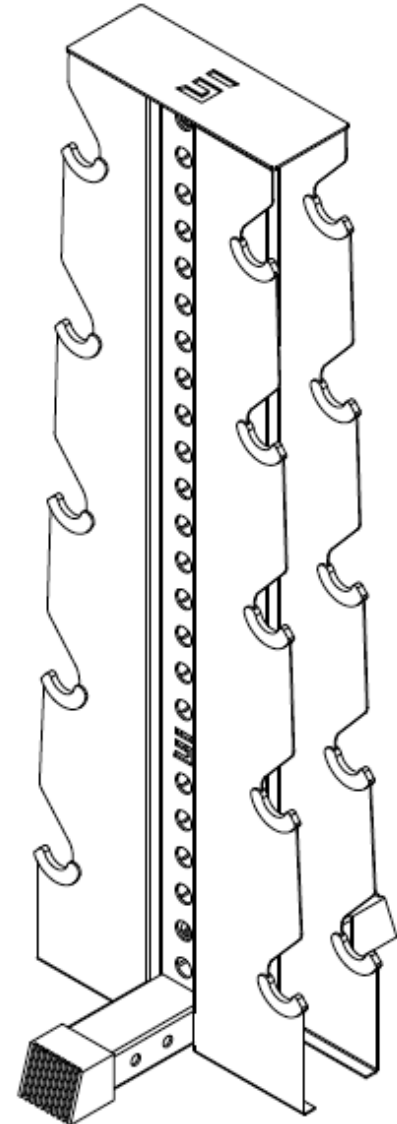

C (1) Logo plate

B (1) Leg base

D (2) Holder

E (4) 1" 1/2-13 bolt

F (1) 4" bolt

G (1) Box wrench

H (1) 1/2-13 hex nut

STEP 1

Model #
DBRK5E

*Insert [A] upright tube
onto [B] leg base*

Step 1 completed

STEP 2

Model #
DBRK5E

Insert [C] top support plate onto [A] upright tube

Step 2 completed

STEP 3

Model #
DBRK5E

Place both [D] bracket holders on opposite sides underneath the [C] support plate

Step 3 completed

STEP 4-5

Model #
DBRK5E

Step 4-5 completed

Wasn't that easy?

**You have assembled your new
dumbbell rack and didn't
even break a sweat.**