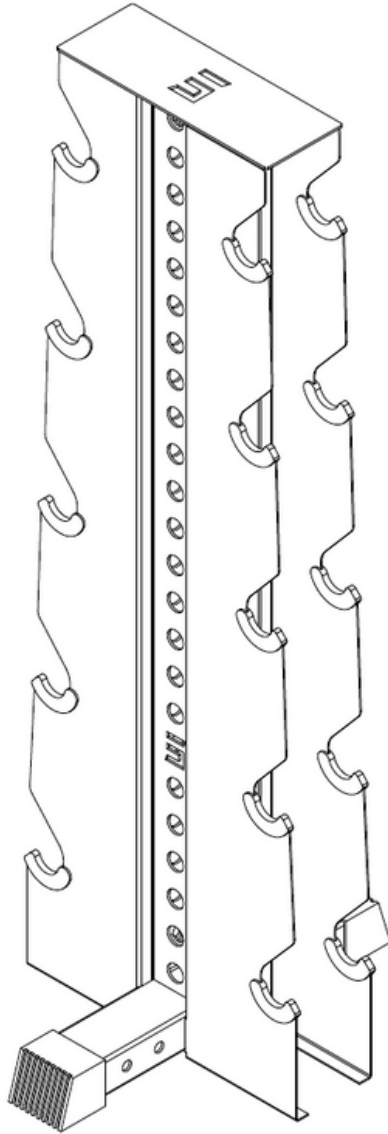

C (1) Logo plate

B (1) Leg base

D (2) Holder

E (4) 1" 1/2-13 bolt

F (1) 4" bolt

G (1) Box wrench

H (1) 1/2-13 hex nut

STEP 1

Model #
DBRK5E

*Insert [A] upright tube
onto [B] leg base*

Step 1 completed

STEP 2

Model #
DBRK5E

Insert [C] top support plate onto [A] upright tube

Step 2 completed

STEP 3

Model #
DBRK5E

Place both [D] bracket holders on opposite sides underneath the [C] support plate

Step 3 completed

STEP 4-5

Model #
DBRK5E

Step 4-5 completed

Wasn't that easy?

**You have assembled your new
dumbbell rack and didn't
even break a sweat.**