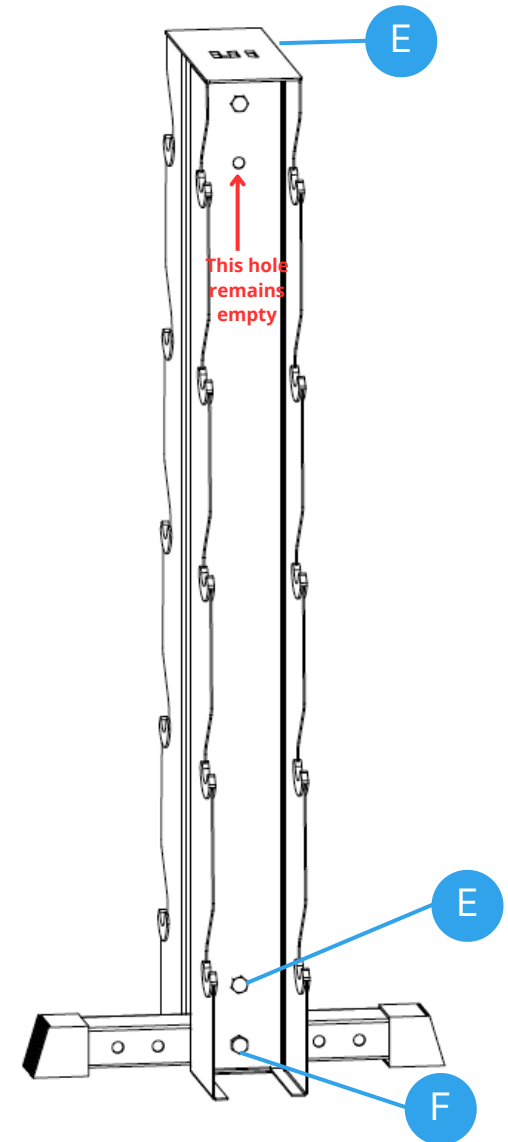

Model #
DBRK5E

*Insert [A] upright tube
onto [B] leg base*

Step 1 completed

STEP 2

Model #
DBRK5E

Insert [C] top support plate onto [A] upright tube

Step 2 completed

STEP 3

Model #
DBRK5E

Place both [D] bracket holders on opposite sides underneath the [C] support plate

Step 3 completed

STEP 4-5

Model #
DBRK5E

Step 4-5 completed

Wasn't that easy?

**You have assembled your new
dumbbell rack and didn't
even break a sweat.**