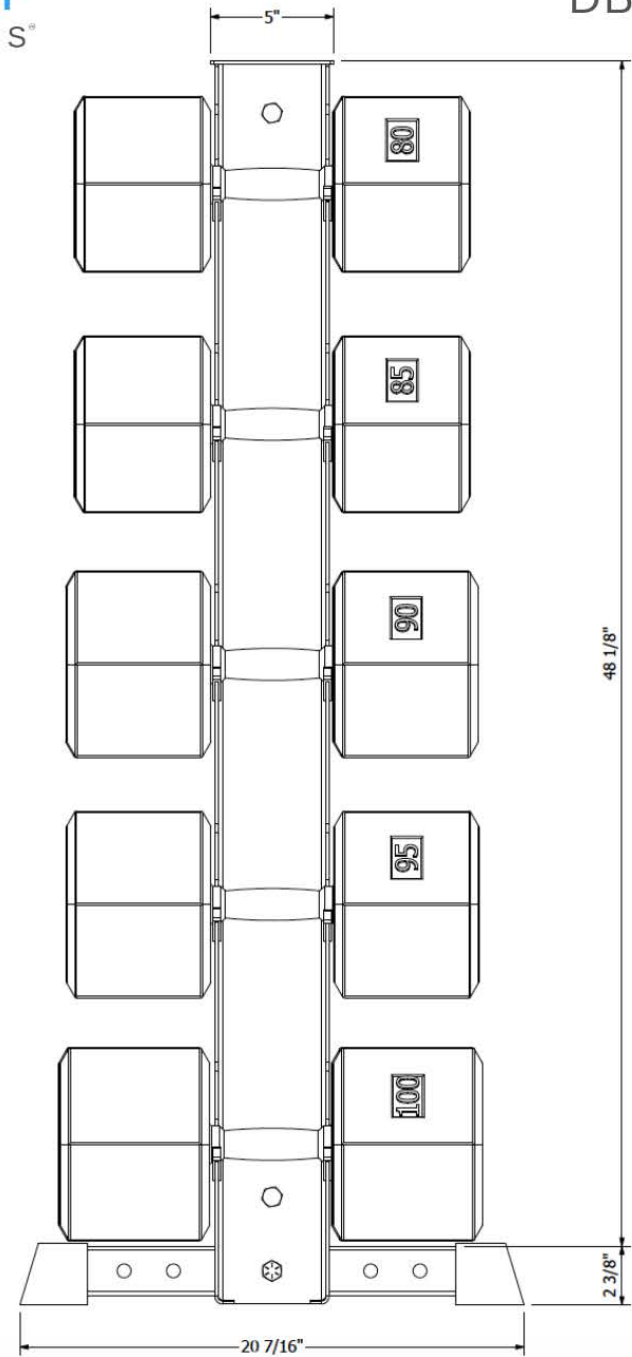

ALPHA ELITE

DBRK5E

DBRK5E Alpha Elite Vertical Dumbbell Rack | Fitting Dimensions