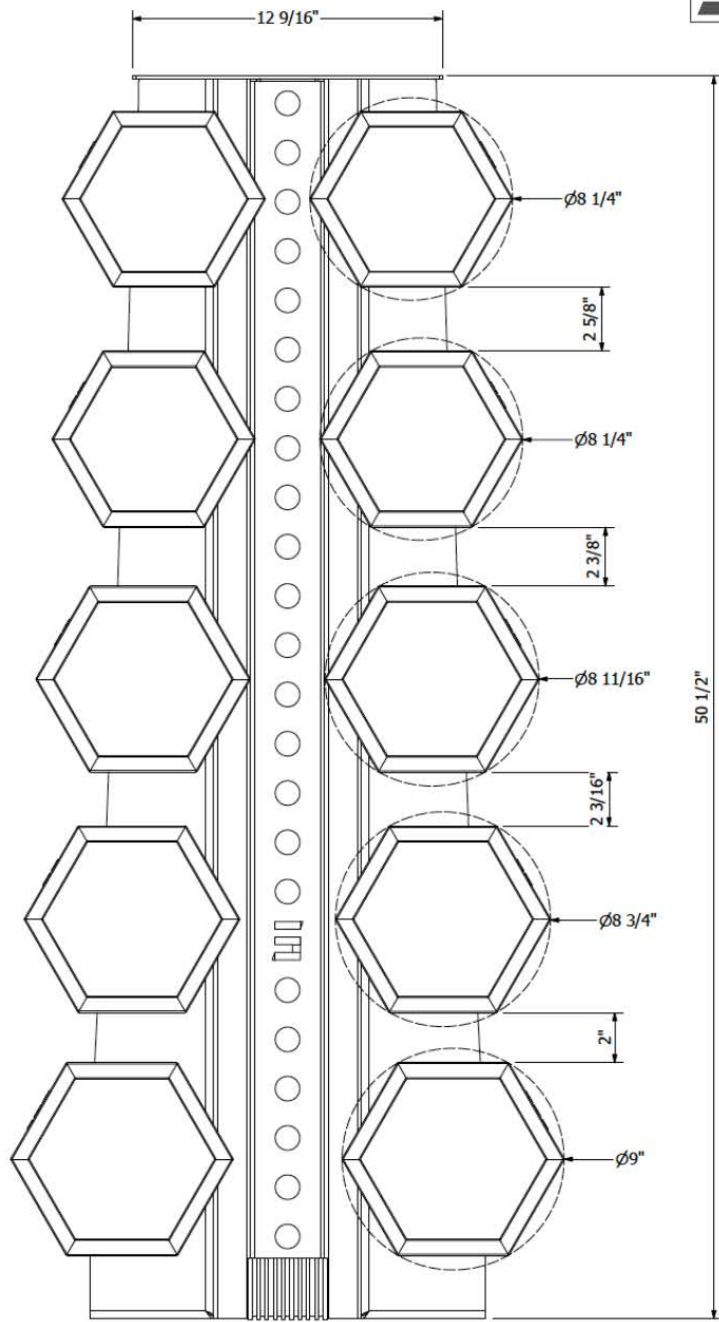

ALPHA ELITE

DBRK5E

DBRK5E Alpha Elite Vertical Dumbbell Rack | Fitting Dimensions