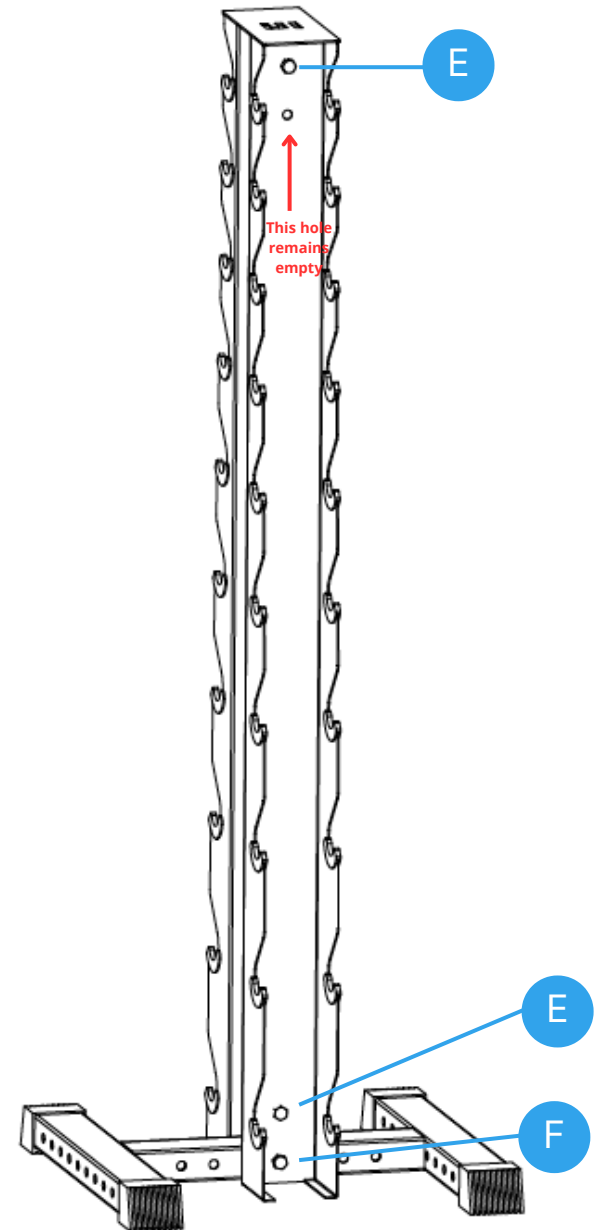

IMPORTANT: Upright correct placement.
Logo should be placed as shown in the green circle

Step 1 completed

STEP 2

Model #
DBRK10

2

Insert [C] top support plate onto [A] upright tube

Step 2 completed

STEP 3

Model #
DBRK10

3

Place both [D] bracket holders on opposite sides underneath the [C] support plate

Step 3 completed

STEP 4-5

Model #
DBRK10

Step 4-5 completed

Wasn't that easy?