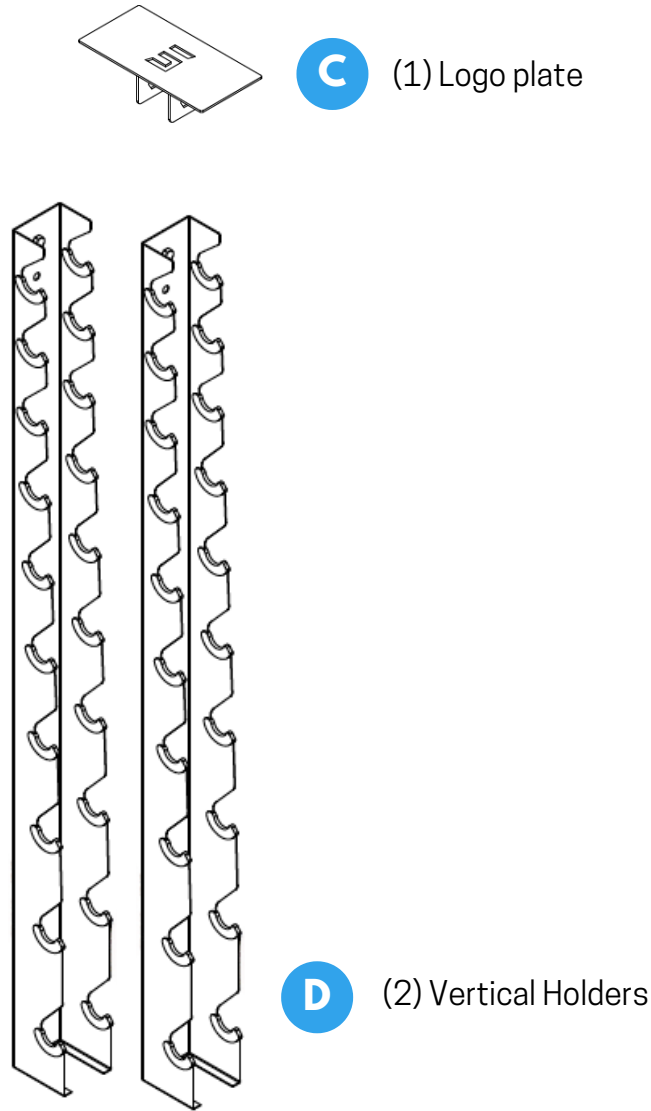

<https://www.synergycustomfitness.com>

You can also email us support@synergycustomfitness.com or call us at 1-877-305-4057

INSIDE THE BOX

Model #
DBRK10

STEP 1

Model #
DBRK10

1

Insert [A] upright tube
onto [B] leg base

IMPORTANT: Upright correct placement.
Logo should be placed as shown in the green circle

Step 1 completed

STEP 2

Model #
DBRK10

2

Insert [C] top support plate onto [A] upright tube

Step 2 completed

STEP 3

Model #
DBRK10

3

Place both [D] bracket holders on opposite sides underneath the [C] support plate

Step 3 completed

STEP 4-5

Model #
DBRK10

Step 4-5 completed

Wasn't that easy?