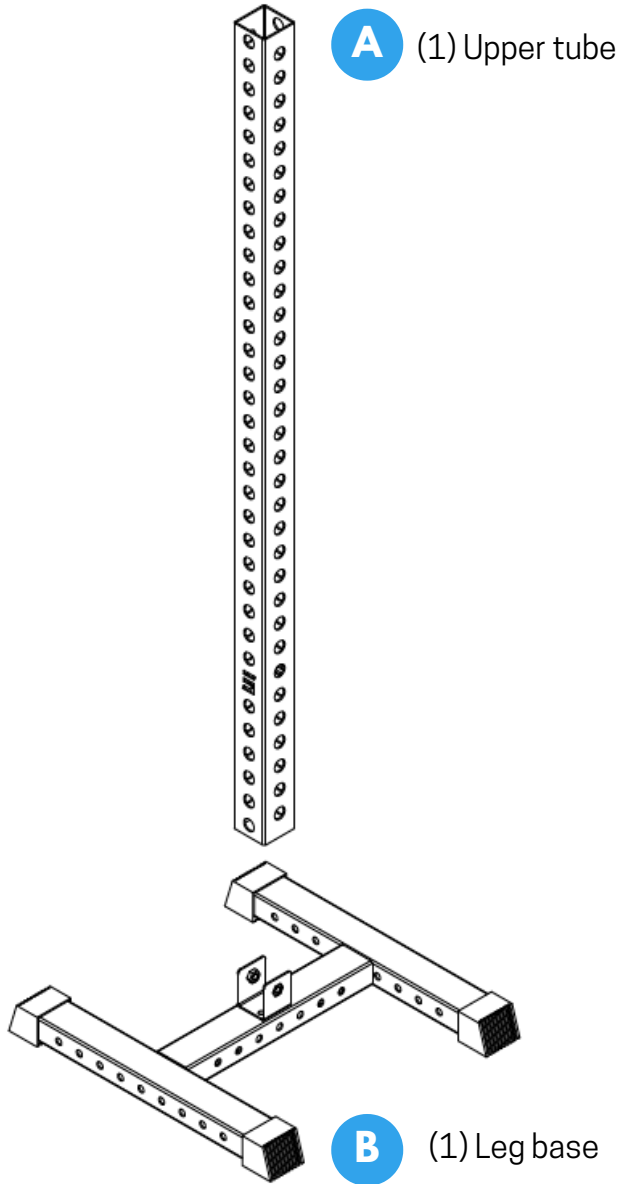

<https://www.synergycustomfitness.com>

You can also email us support@synergycustomfitness.com or call us at 1-877-305-4057

INSIDE THE BOX

Model #
DBRK10

STEP 1

Model #
DBRK10

1

Insert [A] upright tube
onto [B] leg base

IMPORTANT: Upright correct placement.
Logo should be placed as shown in the green circle

Step 1 completed

STEP 2

Model #
DBRK10

2

Insert [C] top support plate onto [A] upright tube

Step 2 completed

STEP 3

Model #
DBRK10

3

Place both [D] bracket holders on opposite sides underneath the [C] support plate

Step 3 completed

STEP 4-5

Model #
DBRK10

Step 4-5 completed

Wasn't that easy?