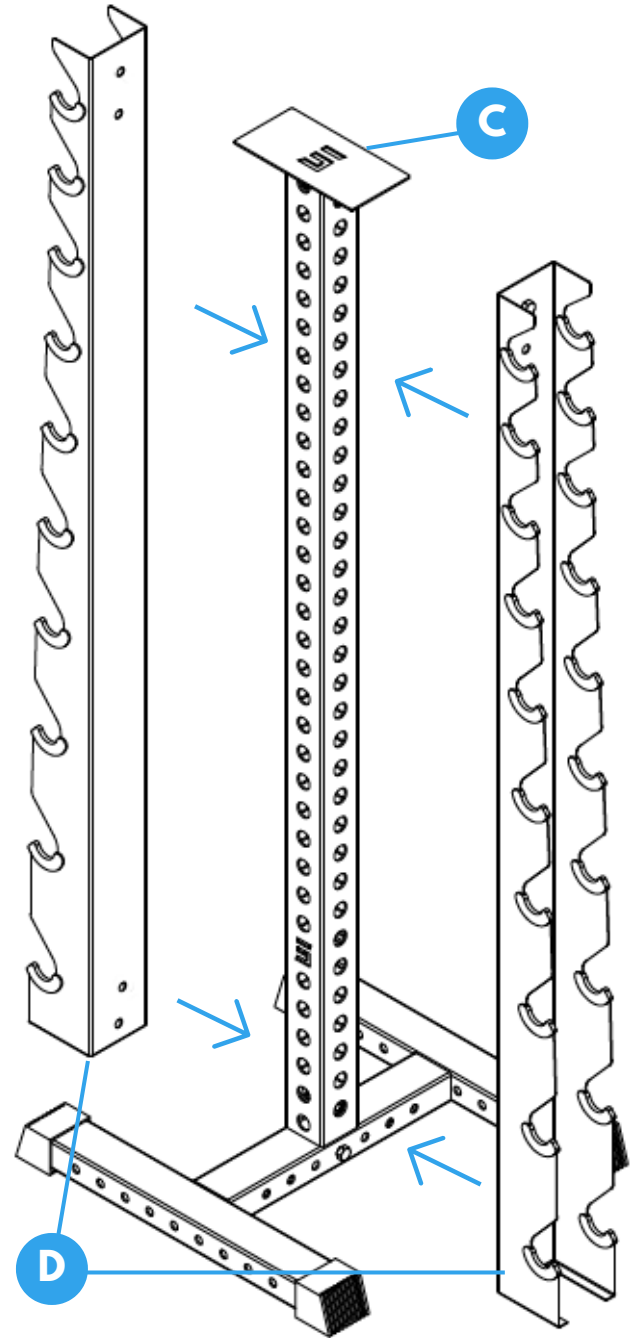

<https://www.synergycustomfitness.com>

You can also email us support@synergycustomfitness.com or call us at 1-877-305-4057

INSIDE THE BOX

Model #
DBRK10

STEP 1

Model #
DBRK10

1

Insert [A] upright tube
onto [B] leg base

IMPORTANT: Upright correct placement.
Logo should be placed as shown in the green circle

Step 1 completed

STEP 2

Model #
DBRK10

2

Insert [C] top support plate onto [A] upright tube

Step 2 completed

STEP 3

Model #
DBRK10

3

Place both [D] bracket holders on opposite sides underneath the [C] support plate

Step 3 completed

STEP 4-5

Model #
DBRK10

Step 4-5 completed

Wasn't that easy?