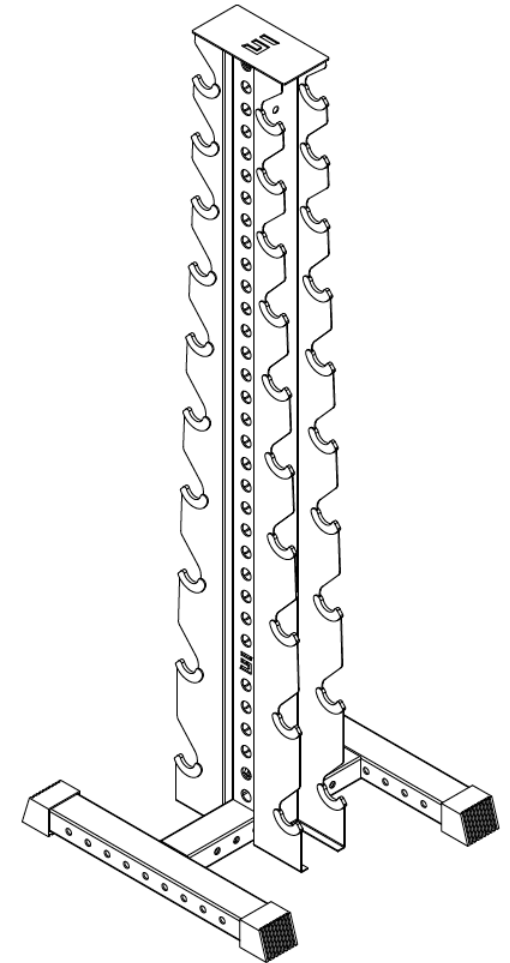

ASSEMBLY INSTRUCTIONS

Model #
DBRK10

CONGRATULATIONS ON YOUR NEW PURCHASE

WELCOME TO THE SYNERGY FAMILY!
We know you need support, so we're here for you

*scan QR code for options
on how to contact us*

We are here to support you in any way we can. Scan the QR code for options on how to best contact us or visit us at

<https://www.synergycustomfitness.com>

You can also email us support@synergycustomfitness.com or call us at 1-877-305-4057

INSIDE THE BOX

Model #
DBRK10

STEP 1

Model #
DBRK10

1

Insert [A] upright tube
onto [B] leg base

IMPORTANT: Upright correct placement.
Logo should be placed as shown in the green circle

Step 1 completed

STEP 2

Model #
DBRK10

2

Insert [C] top support plate onto [A] upright tube

Step 2 completed

STEP 3

Model #
DBRK10

3

Place both [D] bracket holders on opposite sides underneath the [C] support plate

Step 3 completed

STEP 4-5

Model #
DBRK10

Step 4-5 completed

Wasn't that easy?