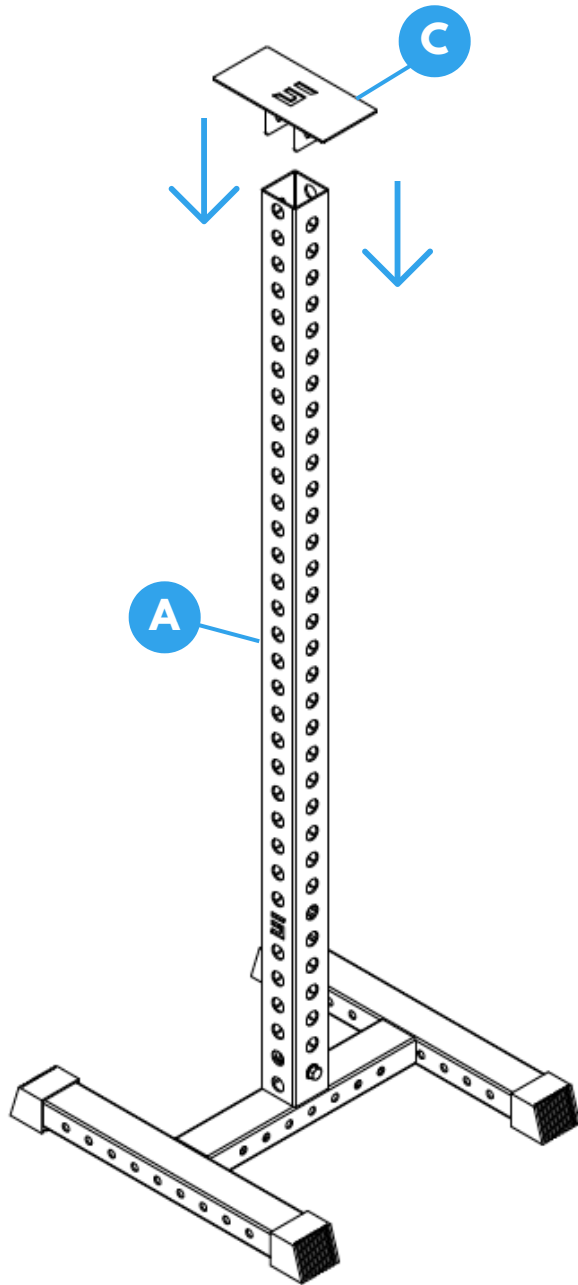

<https://www.synergycustomfitness.com>

You can also email us support@synergycustomfitness.com or call us at 1-877-305-4057

INSIDE THE BOX

Model #
DBRK10

STEP 1

Model #
DBRK10

1

Insert [A] upright tube
onto [B] leg base

IMPORTANT: Upright correct placement.
Logo should be placed as shown in the green circle

Step 1 completed

STEP 2

Model #
DBRK10

2

Insert [C] top support plate onto [A] upright tube

Step 2 completed

STEP 3

Model #
DBRK10

3

Place both [D] bracket holders on opposite sides underneath the [C] support plate

Step 3 completed

STEP 4-5

Model #
DBRK10

Step 4-5 completed

Wasn't that easy?