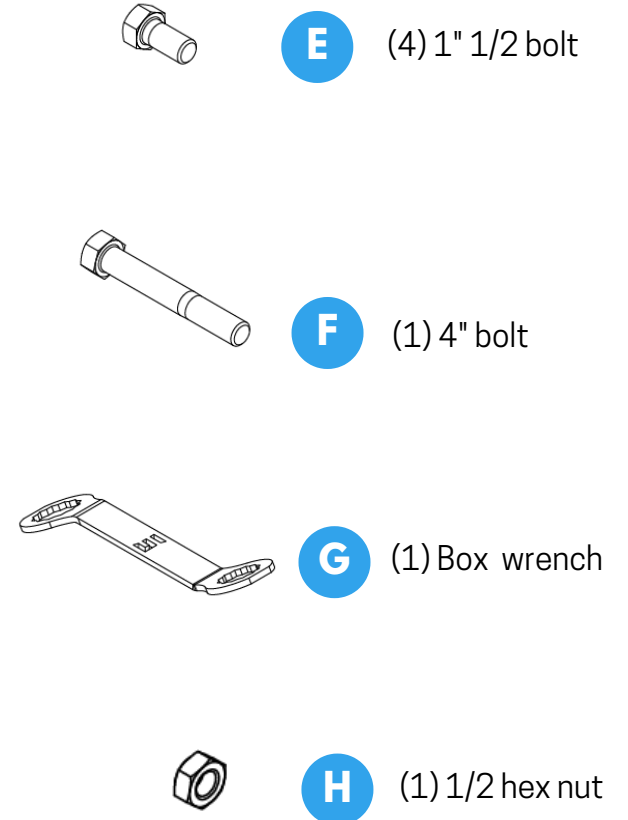

<https://www.synergycustomfitness.com>

You can also email us support@synergycustomfitness.com or call us at 1-877-305-4057

INSIDE THE BOX

Model #
DBRK10

STEP 1

Model #
DBRK10

1

Insert [A] upright tube
onto [B] leg base

IMPORTANT: Upright correct placement.
Logo should be placed as shown in the green circle

Step 1 completed

STEP 2

Model #
DBRK10

2

Insert [C] top support plate onto [A] upright tube

Step 2 completed

STEP 3