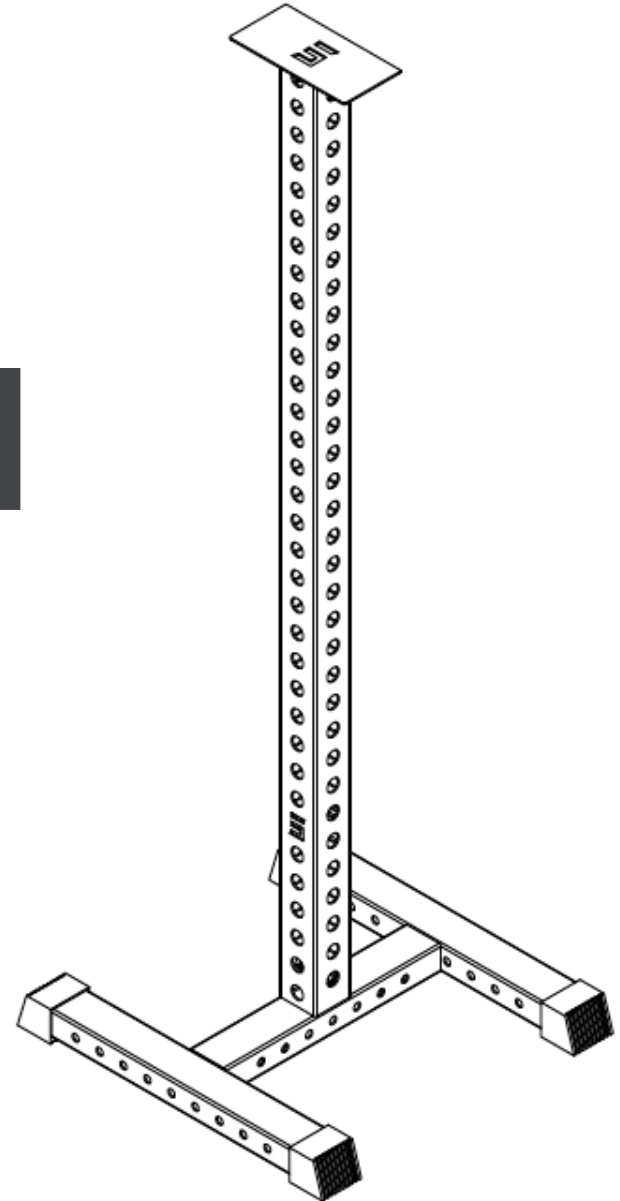

<https://www.synergycustomfitness.com>

You can also email us support@synergycustomfitness.com or call us at 1-877-305-4057

INSIDE THE BOX

Model #
DBRK10

STEP 1

Model #
DBRK10

1

Insert [A] upright tube
onto [B] leg base

IMPORTANT: Upright correct placement.
Logo should be placed as shown in the green circle

Step 1 completed

STEP 2

Model #
DBRK10

2

Insert [C] top support plate onto [A] upright tube

Step 2 completed

STEP 3

Model #
DBRK10

3

Place both [D] bracket holders on opposite sides underneath the [C] support plate

Step 3 completed

STEP 4-5

Model #
DBRK10

Step 4-5 completed

Wasn't that easy?