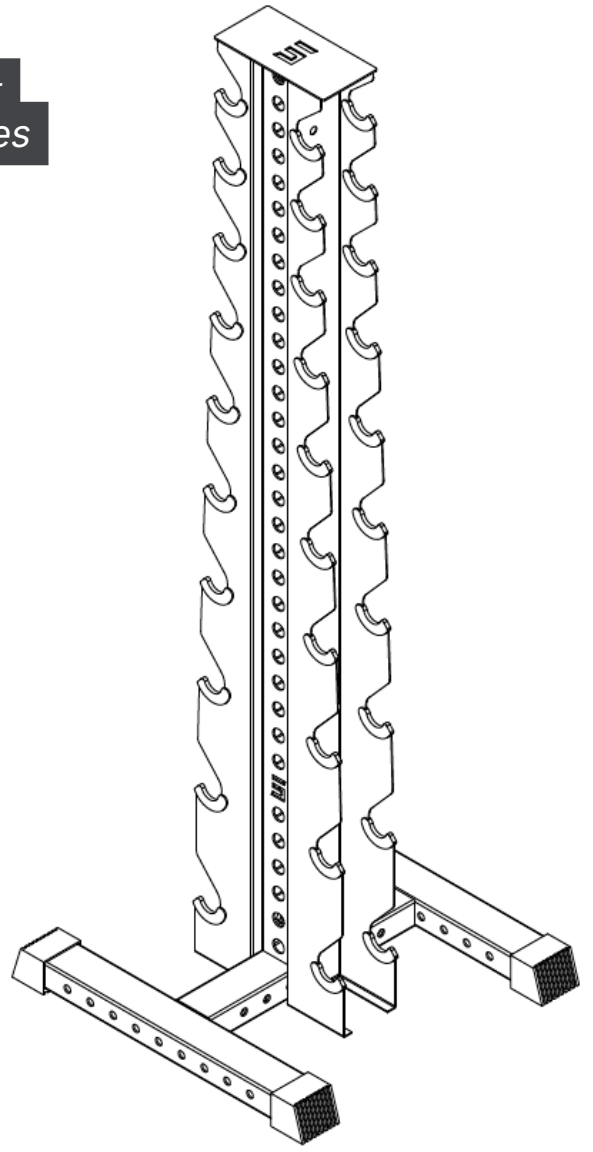

<https://www.synergycustomfitness.com>

You can also email us support@synergycustomfitness.com or call us at 1-877-305-4057

INSIDE THE BOX

Model #
DBRK10

STEP 1

Model #
DBRK10

1

Insert [A] upright tube
onto [B] leg base

IMPORTANT: Upright correct placement.
Logo should be placed as shown in the green circle

Step 1 completed

STEP 2

Model #
DBRK10

2

Insert [C] top support plate onto [A] upright tube

Step 2 completed

STEP 3

Model #
DBRK10

3

Place both [D] bracket holders on opposite sides underneath the [C] support plate

Step 3 completed

STEP 4-5

Model #
DBRK10

Step 4-5 completed

Wasn't that easy?