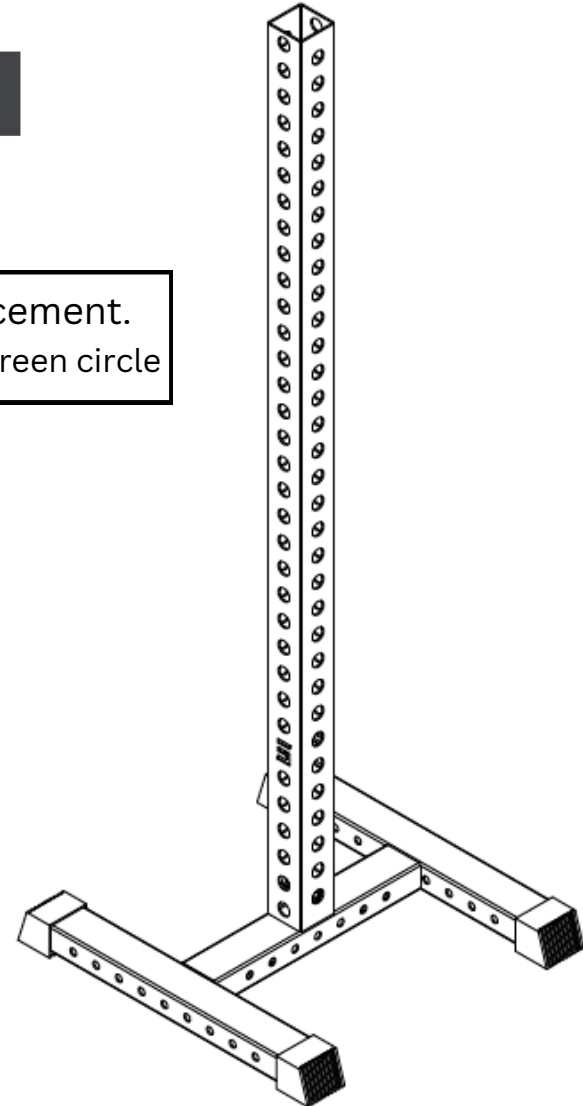

<https://www.synergycustomfitness.com>

You can also email us support@synergycustomfitness.com or call us at 1-877-305-4057

INSIDE THE BOX

Model #
DBRK10

STEP 1

Model #
DBRK10

1

Insert [A] upright tube
onto [B] leg base

IMPORTANT: Upright correct placement.
Logo should be placed as shown in the green circle

Step 1 completed

STEP 2

Model #
DBRK10

2

Insert [C] top support plate onto [A] upright tube

Step 2 completed

STEP 3

Model #
DBRK10

3

Place both [D] bracket holders on opposite sides underneath the [C] support plate

Step 3 completed

STEP 4-5

Model #
DBRK10

Step 4-5 completed

Wasn't that easy?