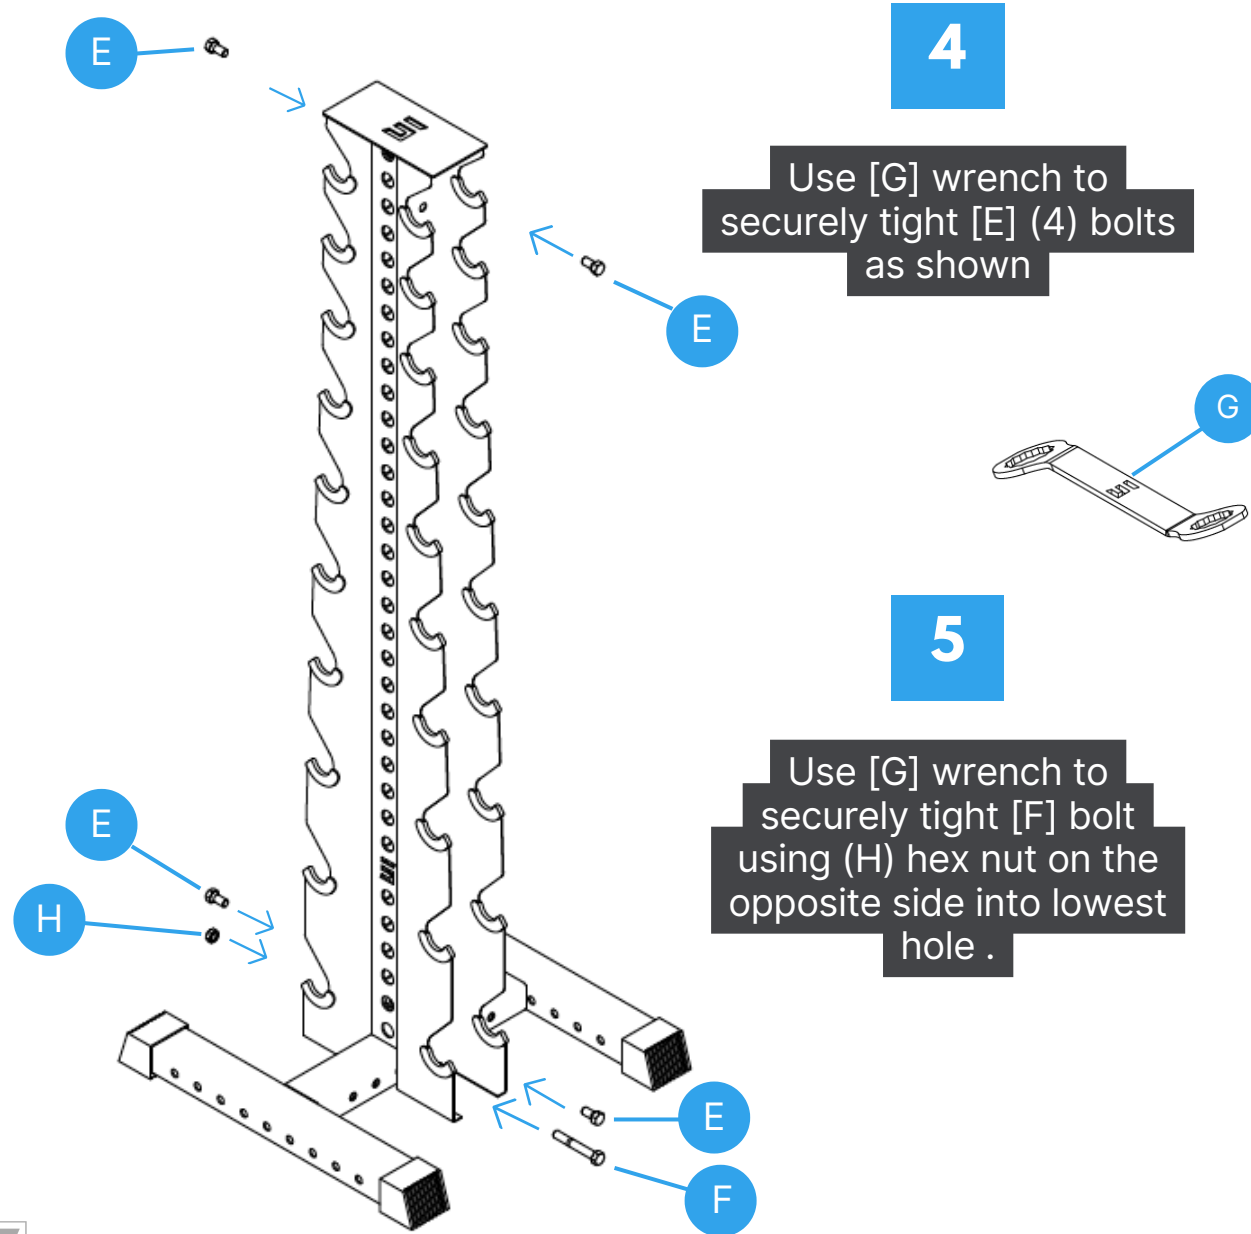

IMPORTANT: Upright correct placement.
Logo should be placed as shown in the green circle

Step 1 completed

STEP 2

Model #
DBRK10

2

Insert [C] top support plate onto [A] upright tube

Step 2 completed

STEP 3

Model #
DBRK10

3

Place both [D] bracket holders on opposite sides underneath the [C] support plate

Step 3 completed

STEP 4-5

Model #
DBRK10

Step 4-5 completed

Wasn't that easy?