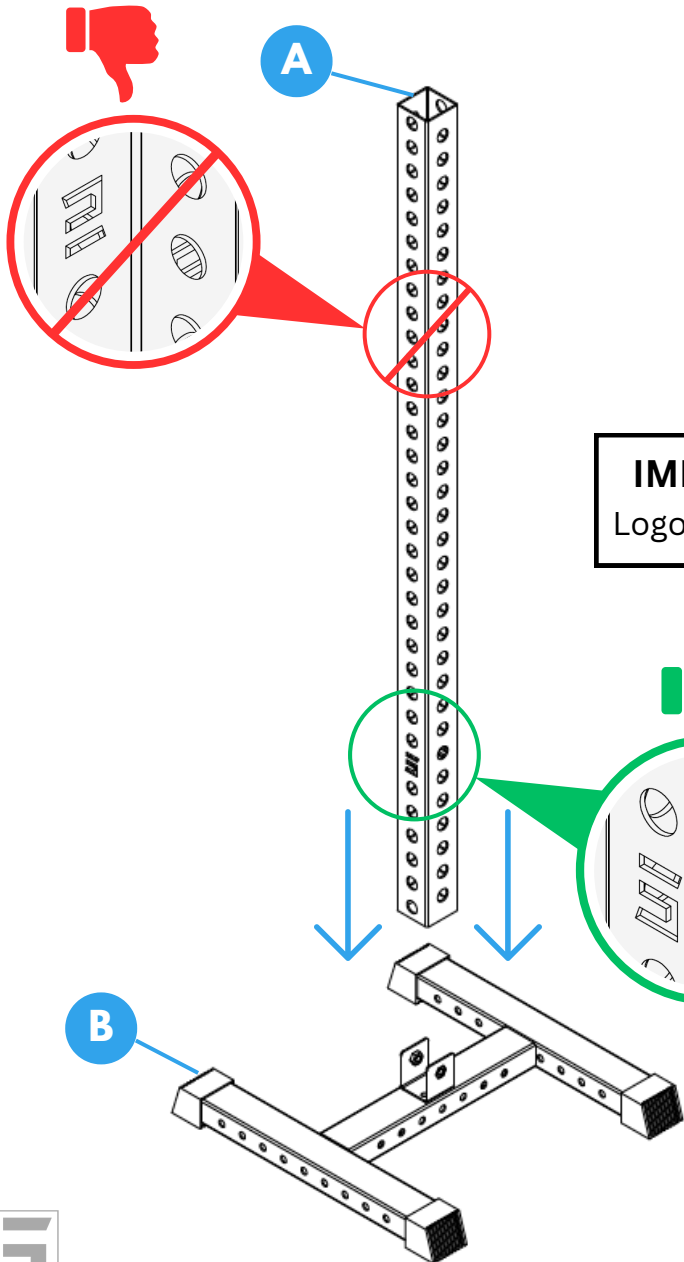

<https://www.synergycustomfitness.com>

You can also email us support@synergycustomfitness.com or call us at 1-877-305-4057

INSIDE THE BOX

Model #
DBRK10

STEP 1

Model #
DBRK10

1

Insert [A] upright tube
onto [B] leg base

IMPORTANT: Upright correct placement.
Logo should be placed as shown in the green circle

Step 1 completed

STEP 2

Model #
DBRK10

2

Insert [C] top support plate onto [A] upright tube

Step 2 completed

STEP 3

Model #
DBRK10

3

Place both [D] bracket holders on opposite sides underneath the [C] support plate

Step 3 completed

STEP 4-5

Model #
DBRK10

Step 4-5 completed

Wasn't that easy?