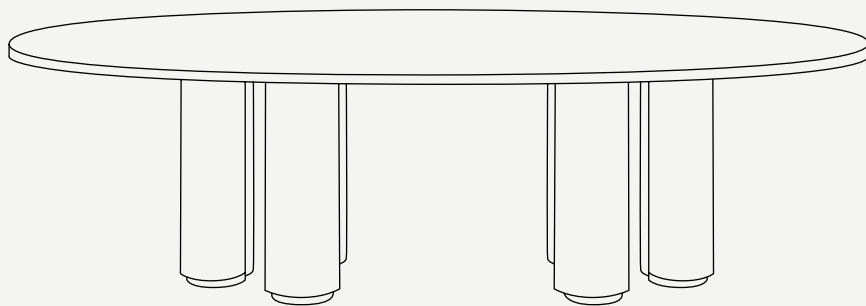

MOON COLLECTION

Moon Oval Dining Table

LIGHTNESS AND WEIGHT, EMPTINESS, AND DENSITY

Top: Marble or Fiberglass or Acrylic

Legs: Plated / lacquered Stainless Steel

Legs: Plated / lacquered Stainless Steel

Moon Oval Dining Table

The Moon dining table is a true statement piece that adds a touch of sophistication and refinement to any outdoor dining area. Its unique rounded shape and sleek design make it stand out, while the exquisite marble top evokes the beauty and magic of the Moon. The combination of high-quality materials, including the marble top and sturdy base, result in a durable and long-lasting piece of furniture that is sure to impress.

L 2200 mm · 86.6"

W 1100 mm · 43.3"

H 750 mm · 29.5"

Performance

WATER
PROOF

SUN
PROTECTION

LONG LIFE
CYCLE

UV AND FADING
RESISTANT