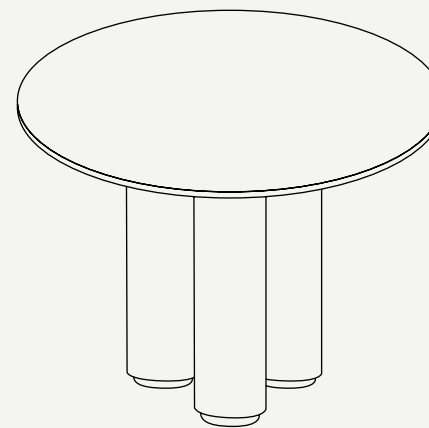

MOON COLLECTION

Moon Oval Dining Table

LIGHTNESS AND WEIGHT, EMPTINESS, AND DENSITY

Top: Marble or Fiberglass or Acrylic

Legs: Plated / lacquered Stainless Steel

Legs: Plated / lacquered Stainless Steel

Moon Oval Dining Table

The Moon dining table is a true statement piece that adds a touch of sophistication and refinement to any outdoor dining area. Its unique rounded shape and sleek design make it stand out, while the exquisite marble top evokes the beauty and magic of the Moon. The combination of high-quality materials, including the marble top and sturdy base, result in a durable and long-lasting piece of furniture that is sure to impress.

L 2200 mm · 86.6"

W 1100 mm · 43.3"

H 750 mm · 29.5"

Performance

WATER
PROOF

SUN
PROTECTION

LONG LIFE
CYCLE

UV AND FADING
RESISTANT