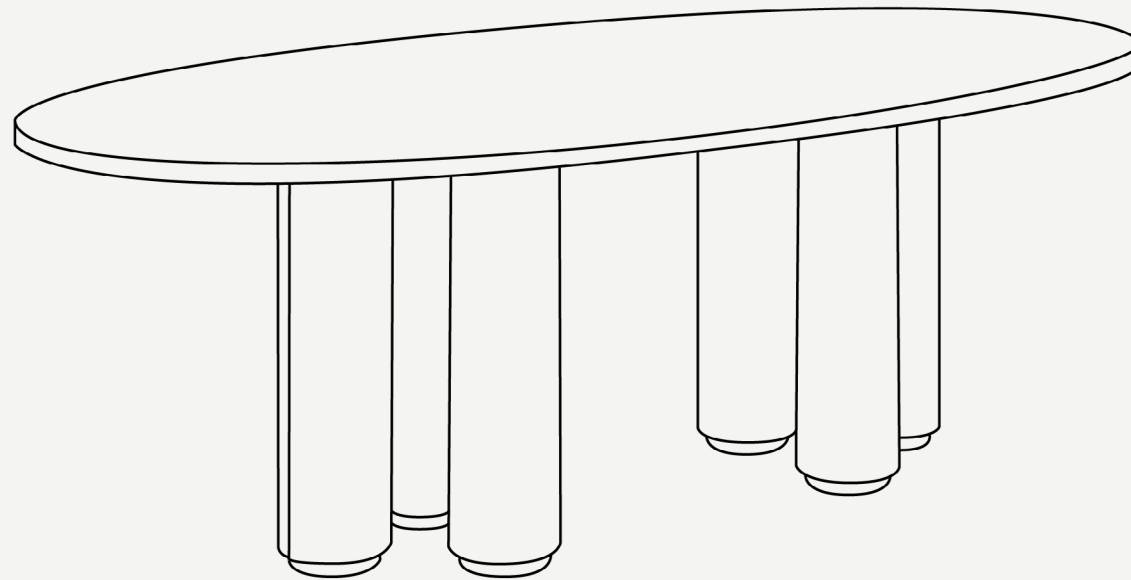

MOON COLLECTION

Moon Oval Dining Table

LIGHTNESS AND WEIGHT, EMPTINESS, AND DENSITY

Top: Marble or Fiberglass or Acrylic

Legs: Plated / lacquered Stainless Steel

Legs: Plated / lacquered Stainless Steel

Moon Oval Dining Table

The Moon dining table is a true statement piece that adds a touch of sophistication and refinement to any outdoor dining area. Its unique rounded shape and sleek design make it stand out, while the exquisite marble top evokes the beauty and magic of the Moon. The combination of high-quality materials, including the marble top and sturdy base, result in a durable and long-lasting piece of furniture that is sure to impress.

L 2200 mm · 86.6"

W 1100 mm · 43.3"

H 750 mm · 29.5"

Performance

WATER
PROOF

SUN
PROTECTION

LONG LIFE
CYCLE

UV AND FADING
RESISTANT

EASY
TO CLEAN

Included

PROTECTION
COVER