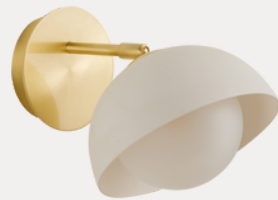

Coro - 3 light bronze and opal ceiling / wall

Coro - 3 light aged brass and opal ceiling / wall

Luna - 1 light brass and opal wall light

Luna - 1 light matt black and opal ball wall light

Porsa - 1 light brushed brass and warm white porcelain wall light