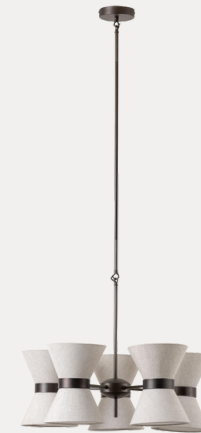

Renwick - 5 light bronze and linen pendant