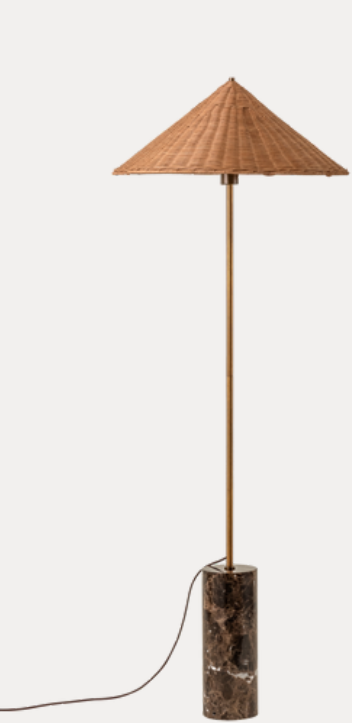

Silio - 1 light brushed brass and opal pendant

Floor Lamps

available at us.lightsandlamps.com

Ardini - 1 light
rattan ad brown
marble floor lamp

Ridotti - 1 light
natural raffia and
burnished brass
floor lamp