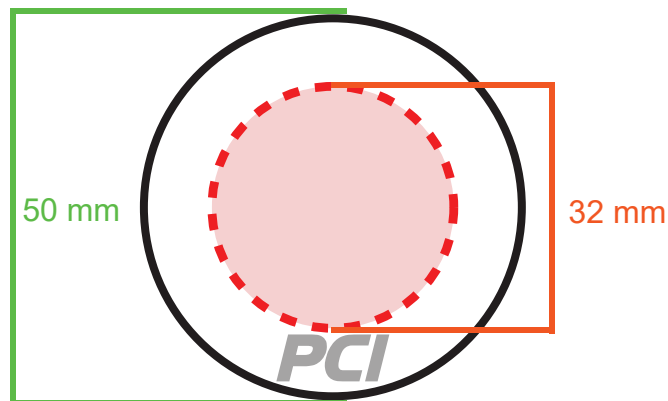

SINGLE FLUSH MOUNT PLATE TEMPLATE

TRAX

ELITE

IMPORTANT! Do not scale when printing, print actual size.

Turn page for single plate template.

562-427-8177

www.pciraceradios.com

6185 Phyllis Drive, Cypress, CA 90630