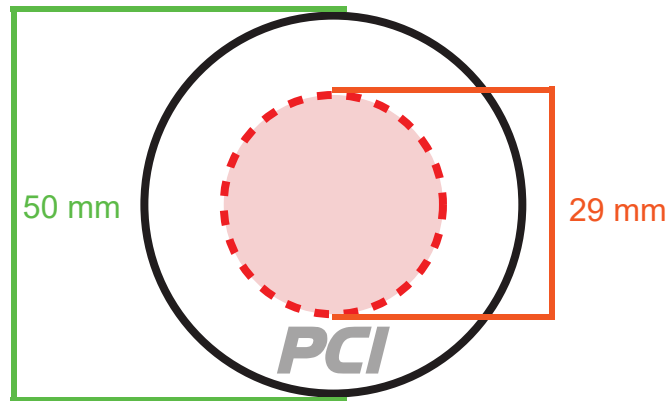

SINGLE FLUSH MOUNT PLATE TEMPLATE

TRAX

ELITE

IMPORTANT! Do not scale when printing, print actual size.

Turn page for single plate template.

562-427-8177

www.pciraceradios.com

6185 Phyllis Drive, Cypress, CA 90630