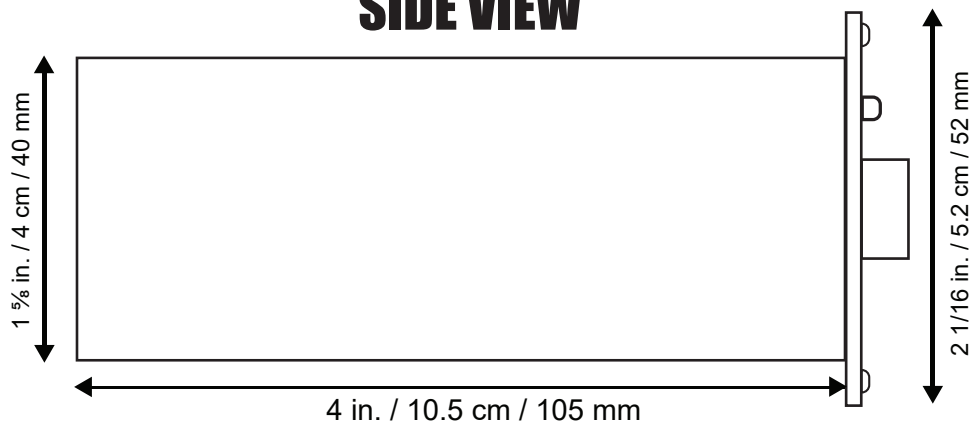

SIDE VIEW

IMPORTANT! Do not scale when printing, print actual size.

562-427-8177

www.pciraceradios.com

6185 Phyllis Drive, Cypress, CA 90630