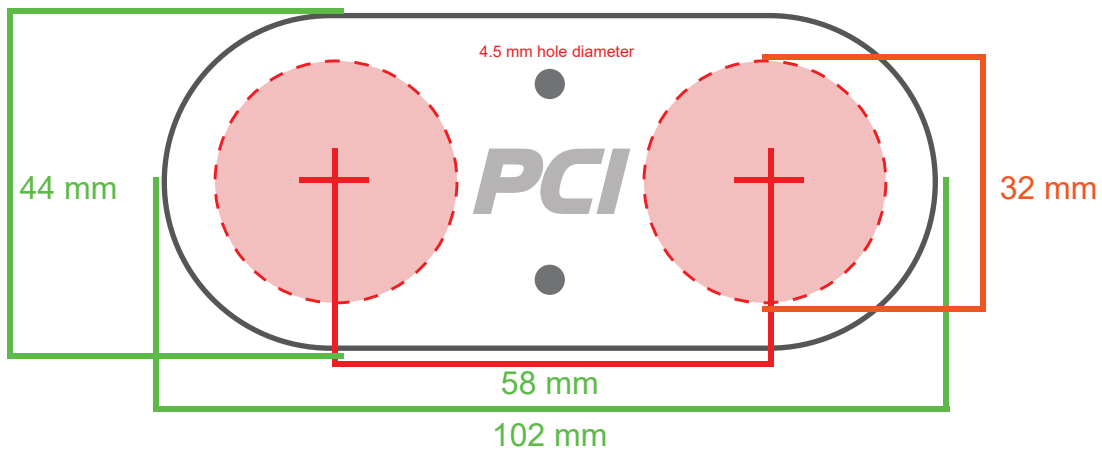

DUAL FLUSH MOUNT PLATE TEMPLATE

TRAX

ELITE

IMPORTANT! Do not scale when printing, print actual size.

Turn page for single plate template.

562-427-8177

www.pciraceradios.com

6185 Phyllis Drive, Cypress, CA 90630