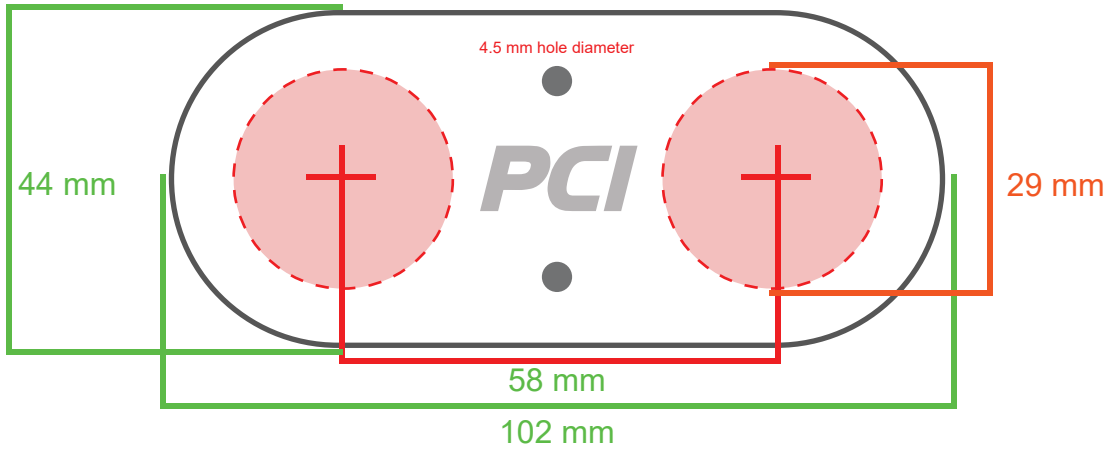

DUAL FLUSH MOUNT PLATE TEMPLATE

TRAX

ELITE

IMPORTANT! Do not scale when printing, print actual size.

Turn page for single plate template.

562-427-8177

www.pciraceradios.com

6185 Phyllis Drive, Cypress, CA 90630