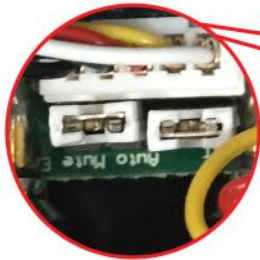

Music Auto Mute-Disable

Remove these 2 jumpers to disable the Music Auto Mute

www.pciraceradios.com • (800) 869-5636