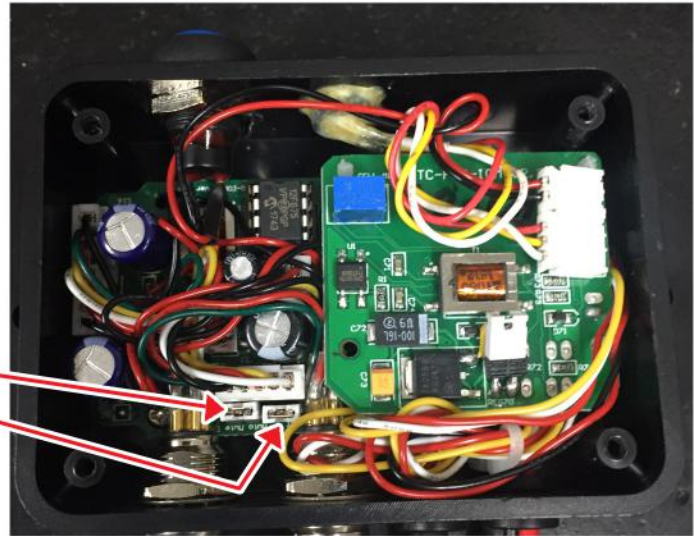

Music Auto Mute-Disable

Remove these 2 jumpers to disable the Music Auto Mute

www.pciraceradios.com • (800) 869-5636