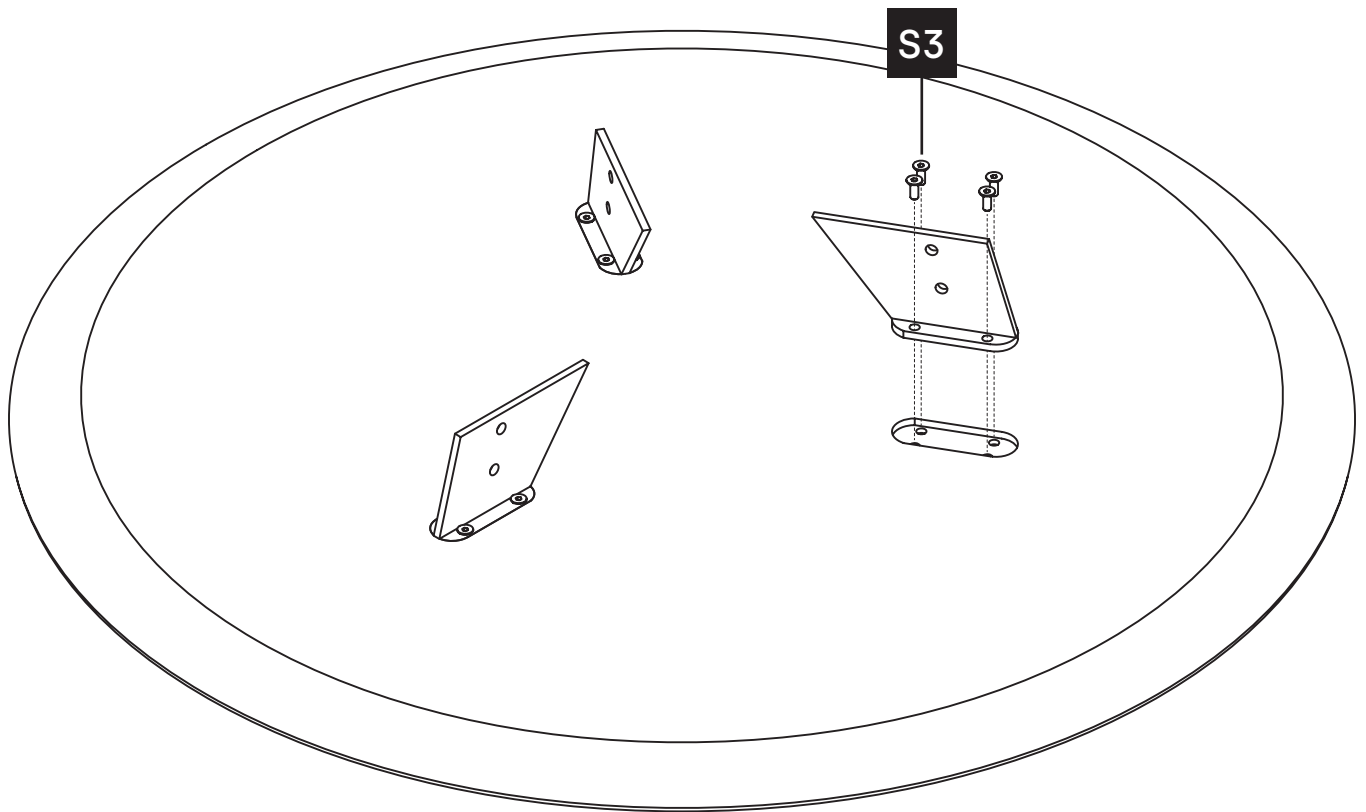

■ ikershop

STÓŁ YPSYLON ROUND

A minimalist line drawing of a round table with four legs, positioned in the lower right quadrant of the page. The table's top surface is a thin, curved line, and its legs are simple, tapered lines extending downwards.

2X S1

2X S2

3X B1

12X S3

6X S1

6X S2

■ **ikershop**