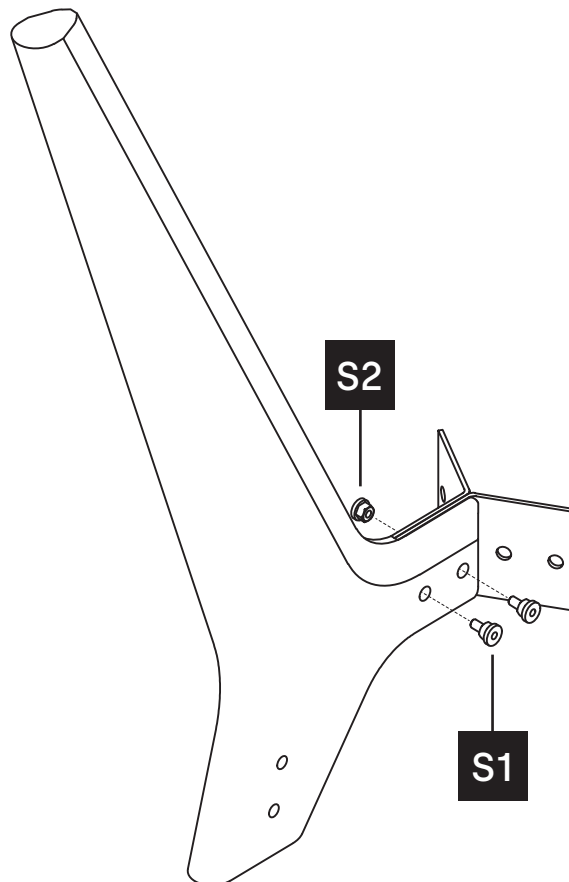

■ ikershop

STÓŁ YPSYLON ROUND

A minimalist line drawing of a round table with four legs, positioned in the lower right quadrant of the page. The table's top surface is a thin, curved line, and its legs are simple, tapered lines extending downwards.

INSTRUKCJA
MONTAŻU

1X A2

3X N1

3X B1

3X B2

12X S1

12X S2

12X S3

1X K1

1X K2

2X B2

2X S1

2X S2

1X B2

2X S1

2X S2

2X S1

2X S2

3X B1

12X S3

6X S1

6X S2

■ **ikershop**