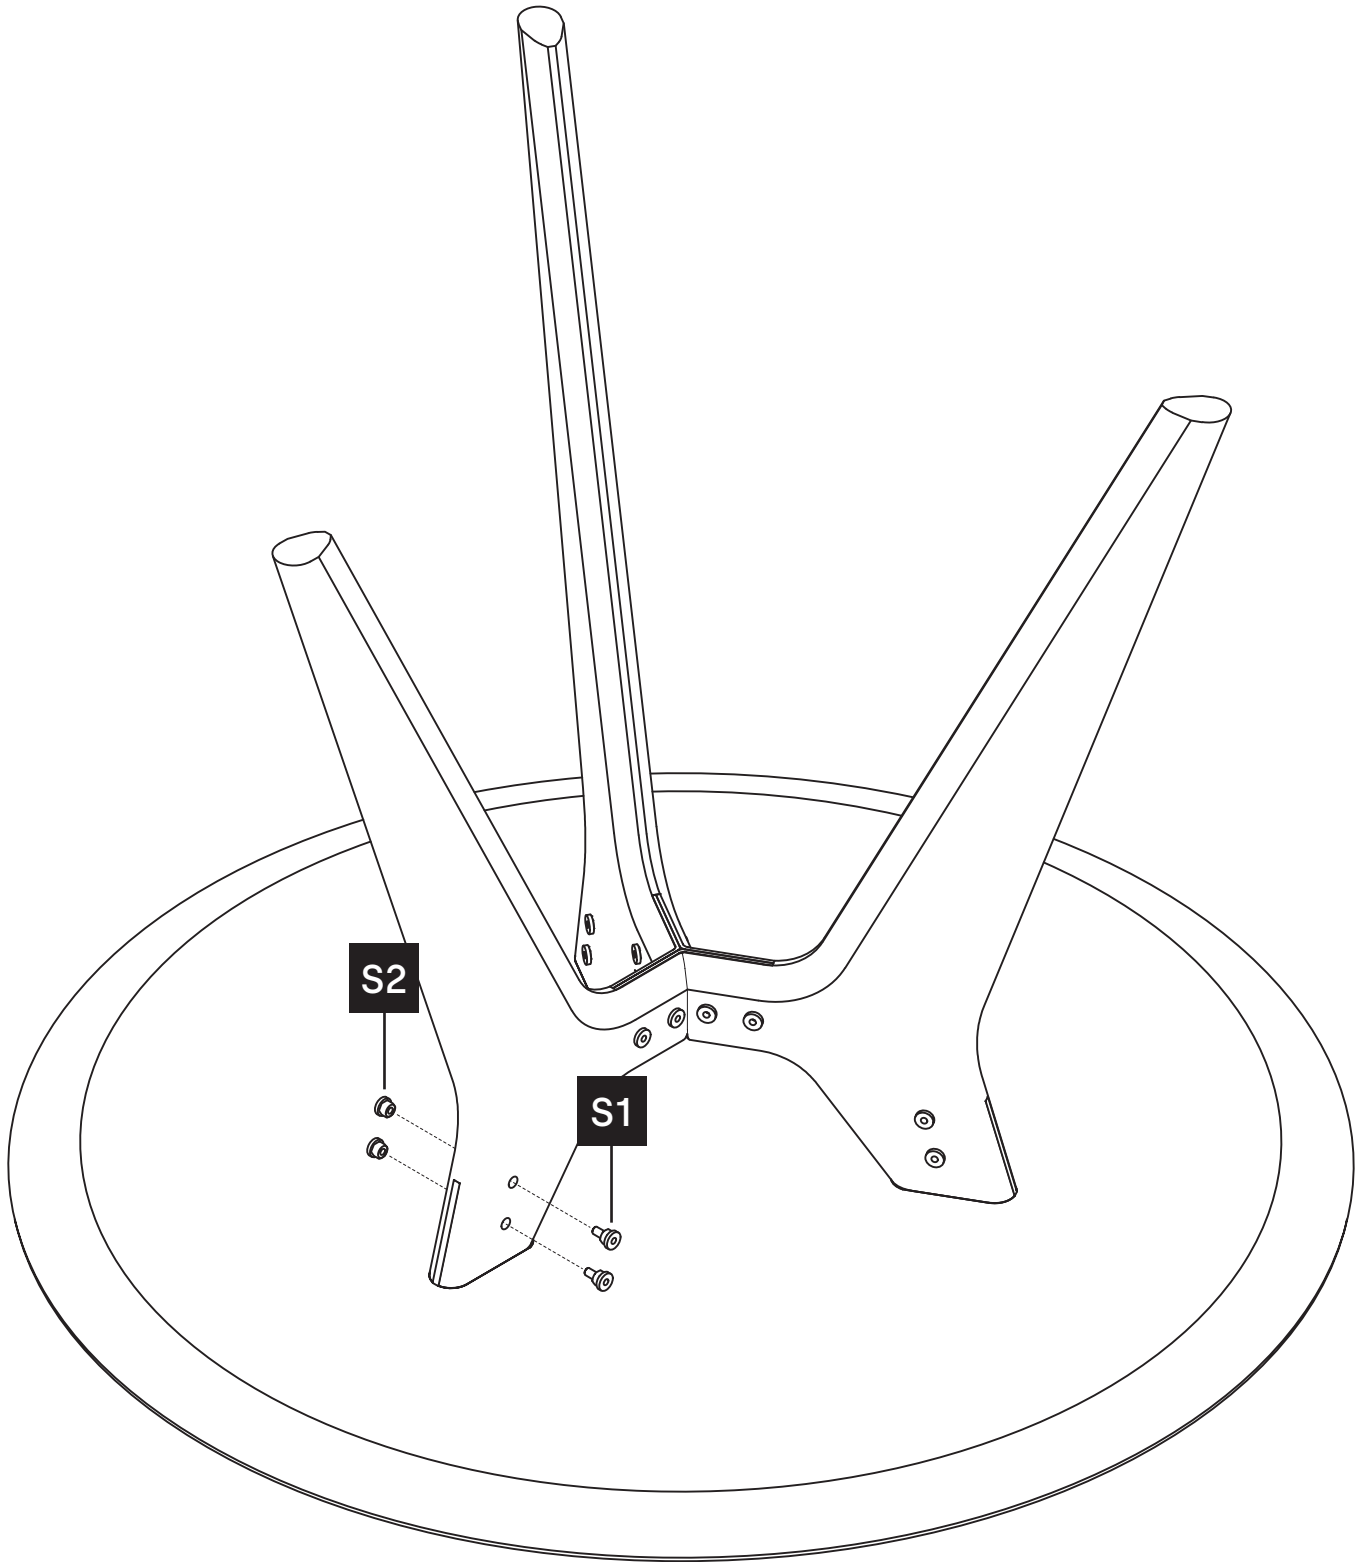

■ ikershop

STÓŁ YPSYLON ROUND

A minimalist line drawing of a round table with four legs, positioned in the lower right quadrant of the page. The table's top surface is a thin, curved line, and its legs are simple, tapered lines extending downwards.

INSTRUKCJA
MONTAŻU

1X A2

3X N1

3X B1

3X B2

12X S1

12X S2

12X S3

1X K1

1X K2

2X B2

2X S1

2X S2

1X B2

2X S1

2X S2

2X S1

2X S2

3X B1

12X S3

6X S1

6X S2

■ **ikershop**