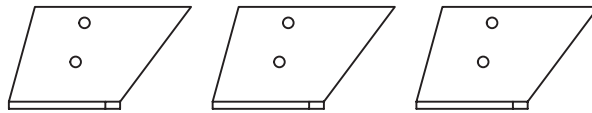

■ ikershop

STÓŁ YPSYLON ROUND

A minimalist line drawing of a round table with four legs, positioned in the lower right quadrant of the page. The table's top surface is a thin, curved line, and its legs are simple, tapered lines extending downwards.

INSTRUKCJA
MONTAŻU

1X A2

3X N1

3X B1

3X B2

12X S1

12X S2

12X S3

1X K1

1X K2

2X B2

2X S1

2X S2

1X B2

2X S1

2X S2