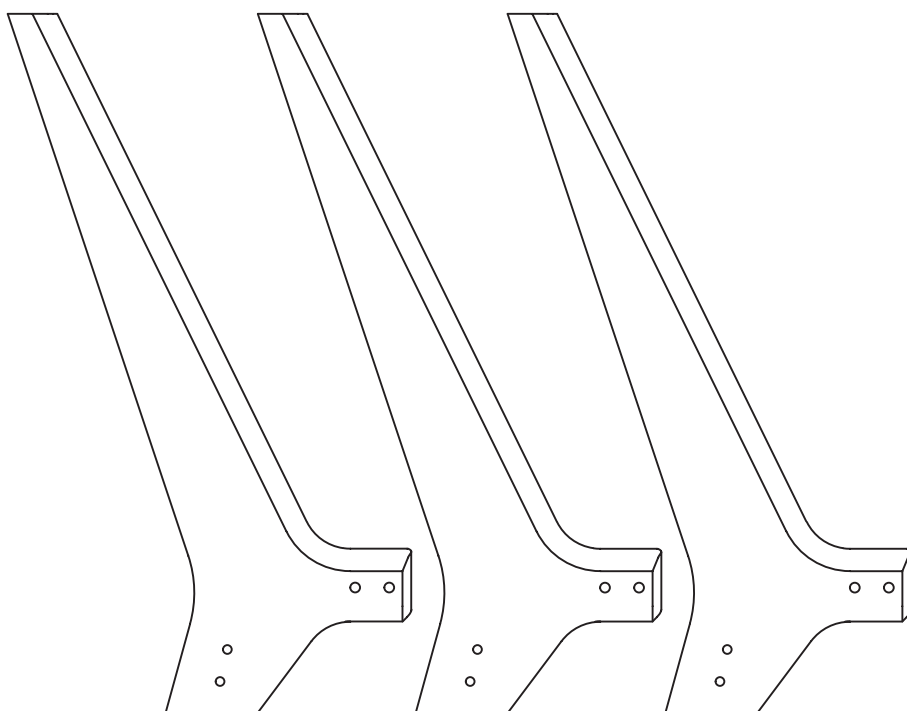

■ ikershop

STÓŁ YPSYLON ROUND

A minimalist line drawing of a round table with four legs, positioned in the lower right quadrant of the page. The table's top surface is a thin, curved line, and its legs are simple, tapered lines extending downwards.

INSTRUKCJA
MONTAŻU

1X A2

3X N1

3X B1

3X B2

12X S1

12X S2

12X S3

1X K1

1X K2

2X B2

2X S1

2X S2

1X B2

2X S1

2X S2

2X S1

2X S2

3X B1

12X S3

6X S1

6X S2

■ **ikershop**