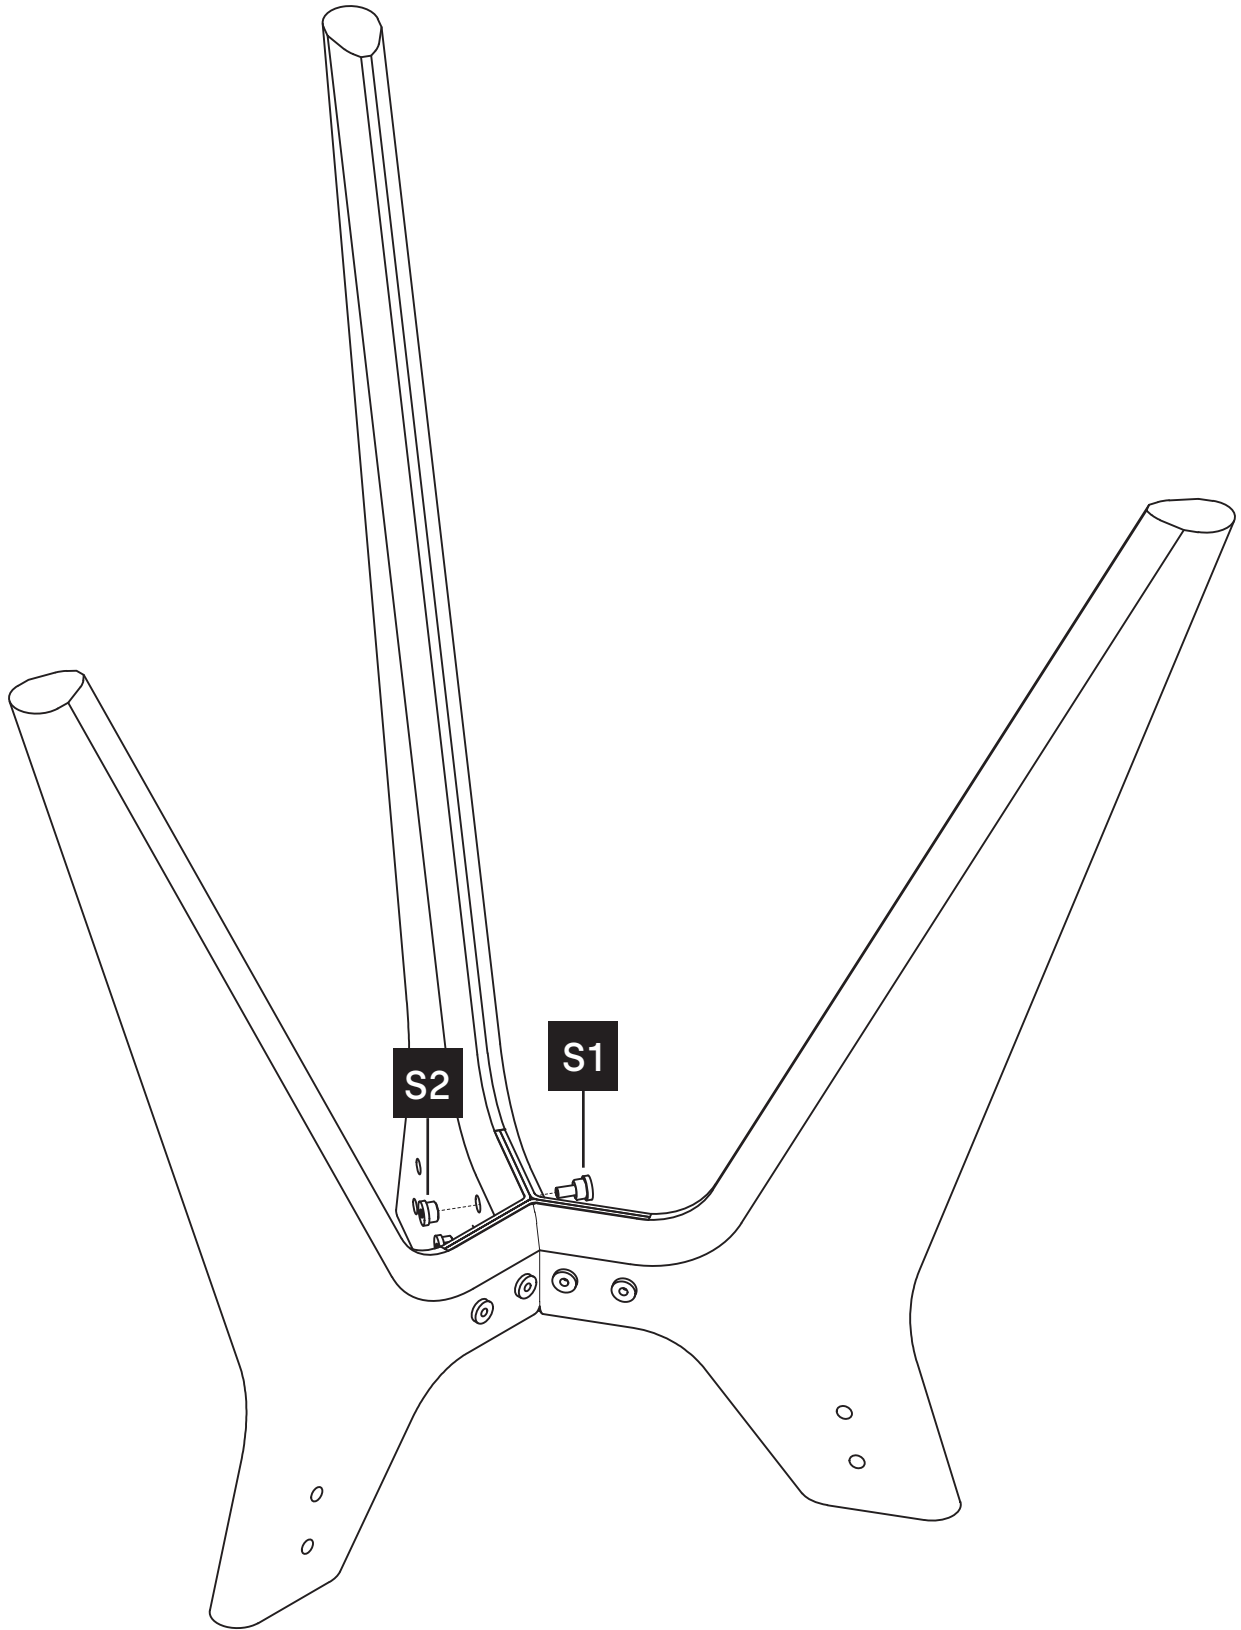

■ ikershop

STÓŁ YPSYLON ROUND

A minimalist line drawing of a round table with four legs, positioned in the lower right quadrant of the page. The table's top surface is a thin, curved line, and its legs are simple, tapered lines extending downwards.

INSTRUKCJA
MONTAŻU

1X A2

3X N1

3X B1

3X B2

12X S1

12X S2

12X S3

1X K1

1X K2

2X B2

2X S1

2X S2

1X B2

2X S1

2X S2

2X S1

2X S2

3X B1

12X S3

6X S1

6X S2

■ **ikershop**