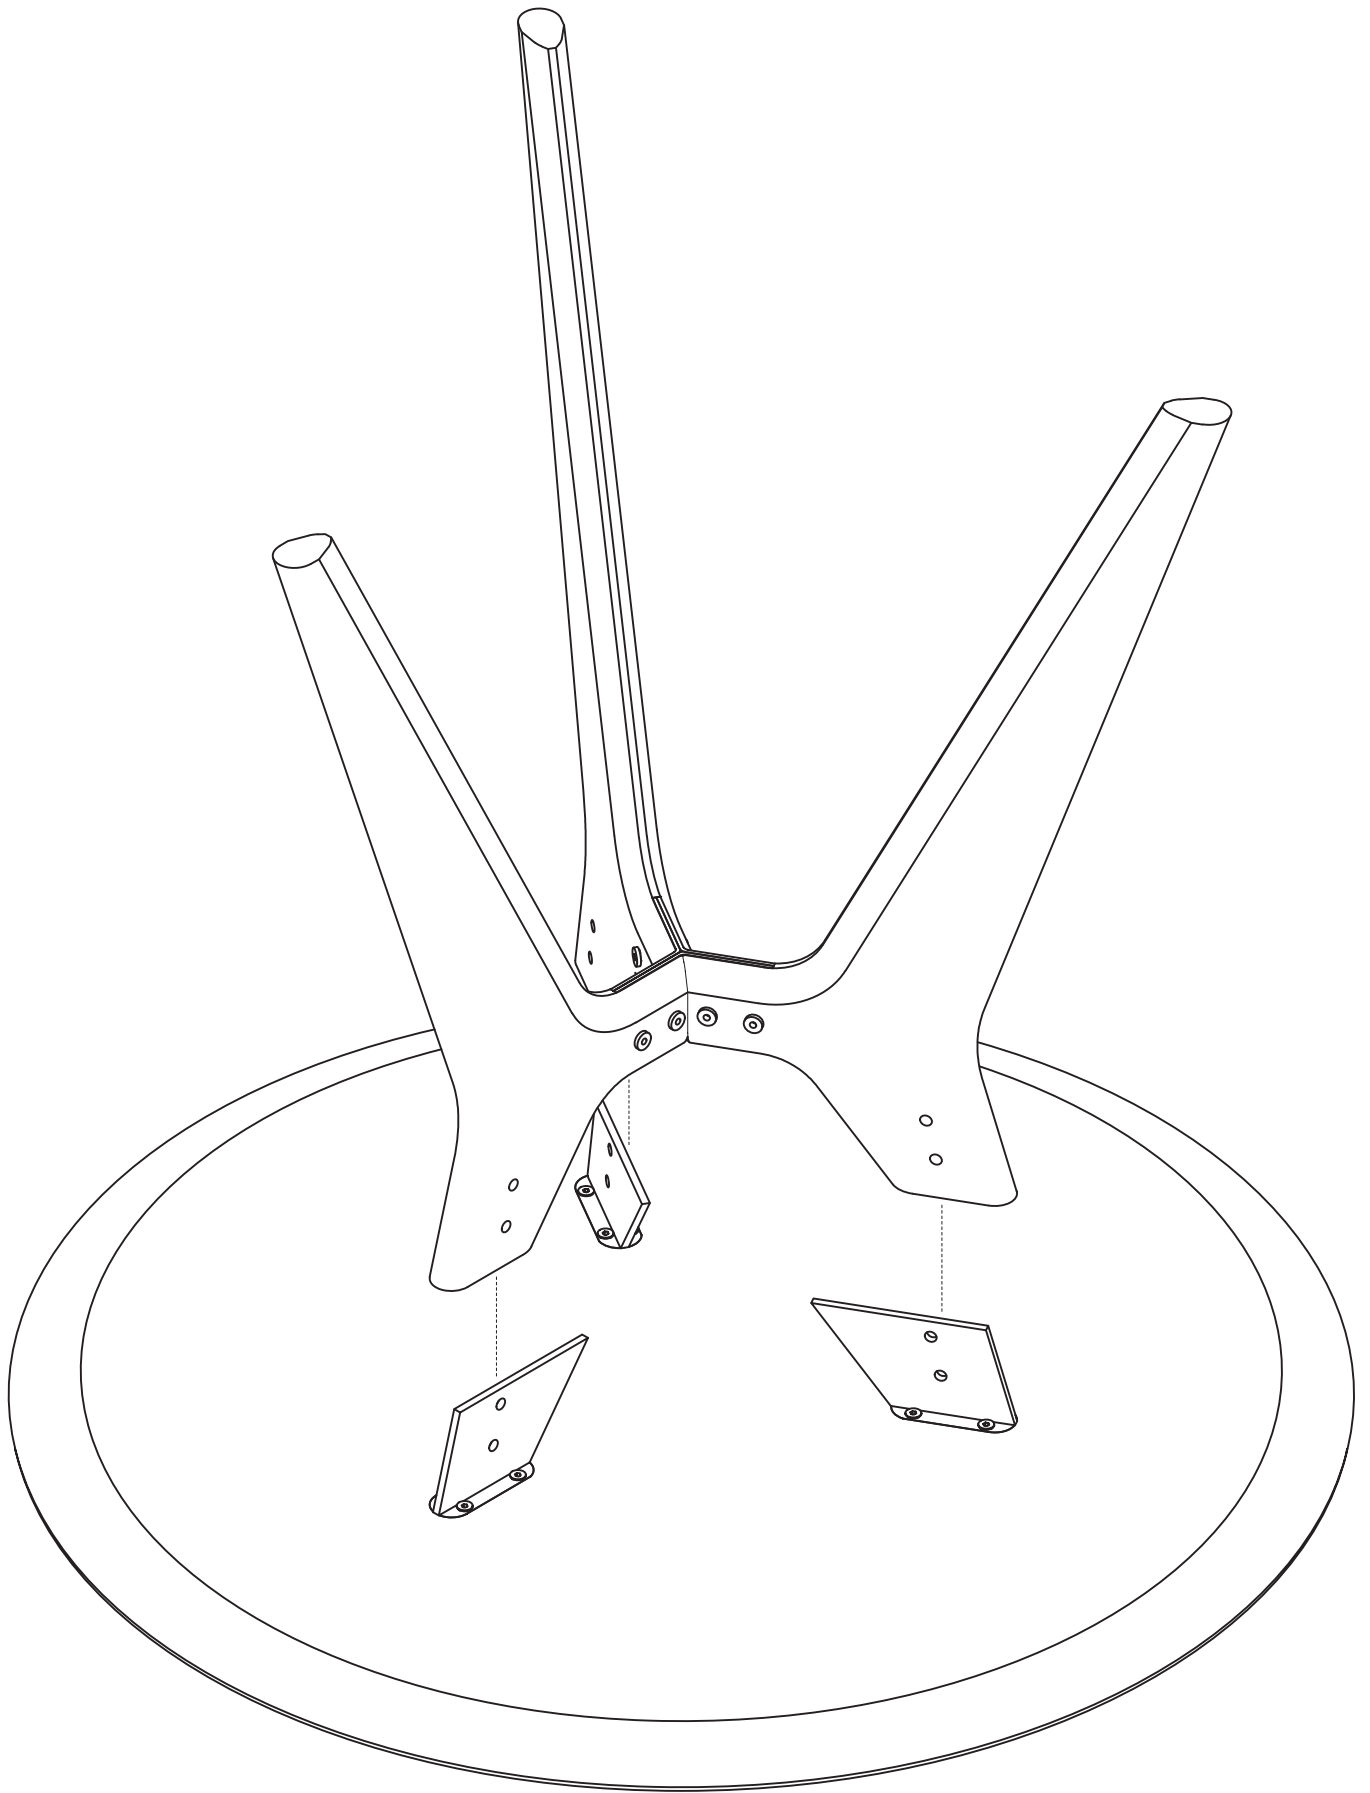

■ ikershop

STÓŁ YPSYLON ROUND

A minimalist line drawing of a round table with four legs, positioned in the lower right quadrant of the page. The table's top surface is a thin, curved line, and its legs are simple, tapered lines extending downwards.

2X S1

2X S2

3X B1

12X S3

6X S1

6X S2

■ **ikershop**