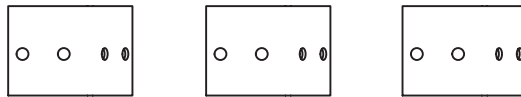

■ ikershop

STÓŁ YPSYLON ROUND

A minimalist line drawing of a round table with four legs, positioned in the lower right quadrant of the page. The table's top surface is a thin, curved line, and its legs are simple, tapered lines extending downwards.

INSTRUKCJA
MONTAŻU

1X A2

3X N1

3X B1

3X B2

12X S1

12X S2

12X S3

1X K1

1X K2

2X B2

2X S1

2X S2

1X B2

2X S1

2X S2