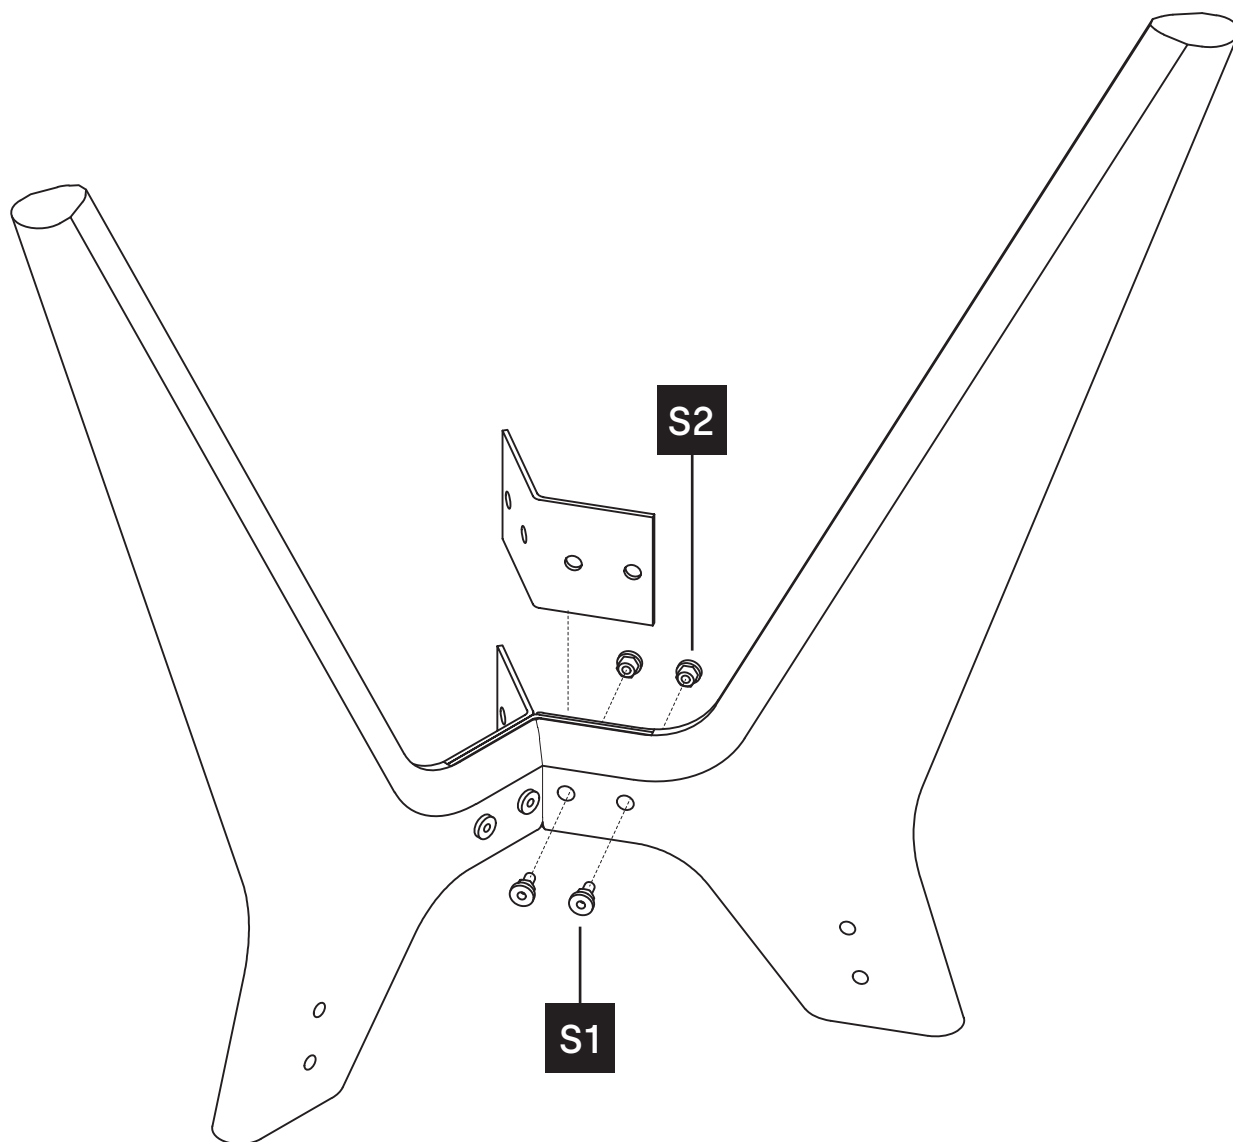

■ ikershop

STÓŁ YPSYLON ROUND

A minimalist line drawing of a round table with four legs, positioned in the lower right quadrant of the page. The table's top surface is a thin, curved line, and its legs are simple, tapered lines extending downwards.

INSTRUKCJA
MONTAŻU

1X A2

3X N1

3X B1

3X B2

12X S1

12X S2

12X S3

1X K1

1X K2

2X B2

2X S1

2X S2

1X B2

2X S1

2X S2

2X S1

2X S2

3X B1

12X S3

6X S1

6X S2

■ **ikershop**