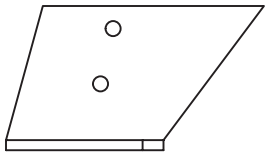

■ ikershop

STÓŁ YPSYLON ROUND

A minimalist line drawing of a round table with four legs, positioned in the lower right quadrant of the page. The table's top surface is a thin, curved line, and its legs are simple, tapered lines extending downwards.

INSTRUKCJA
MONTAŻU

1X A2

3X N1

3X B1

3X B2

12X S1

12X S2

12X S3

1X K1

1X K2

2X B2

2X S1

2X S2

1X B2

2X S1

2X S2

2X S1

2X S2

3X B1

12X S3

6X S1

6X S2

■ **ikershop**