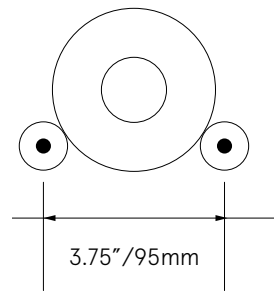

**CONTACT INFO**

North America Toll Free      +1 866 999 2103  
 Email      info@winepegs.com  
 Web      http://www.winepegs.com

**BOTTLE CAPACITY:**

Varies depending on layout

**HARDWARE DIMENSIONS:**

7" x 1" Ø

178mm x 25mm Ø

**STANDARD FINISHES**

Brushed Aluminum

Flat Black

**MATERIALS**

6061-T6 Aluminum

Silicone O-rings;

**PANEL OPTIONS**

**THREAD DEPTH DETAIL**

Internal threads are 1/4 - 20  
 To a depth of 3/4"

**LAYOUT DIMENSIONS**

STORES THREE BOTTLES WITH TWO PAIRS

**1:4 SCALE**

STORES EIGHT BOTTLES

**1:6 SCALE**

DRILL THROUGH PANEL FOR STANDARD 1/4 - 20 BOLT  
 Ø 5/16\"/>