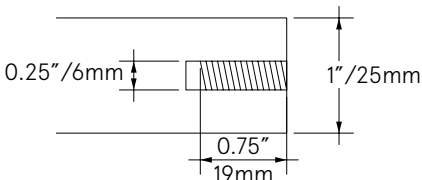

178mm x 25mm Ø

**STANDARD FINISHES**

Brushed Aluminum

Flat Black

**MATERIALS**

6061-T6 Aluminum

Silicone O-rings;

**PANEL OPTIONS**

**THREAD DEPTH DETAIL**

Internal threads are 1/4 - 20  
 To a depth of 3/4"

**LAYOUT DIMENSIONS**

STORES THREE BOTTLES WITH TWO PAIRS

**1:4 SCALE**

STORES EIGHT BOTTLES

**1:6 SCALE**

DRILL THROUGH PANEL FOR STANDARD 1/4 - 20 BOLT  
 Ø 5/16\"/>