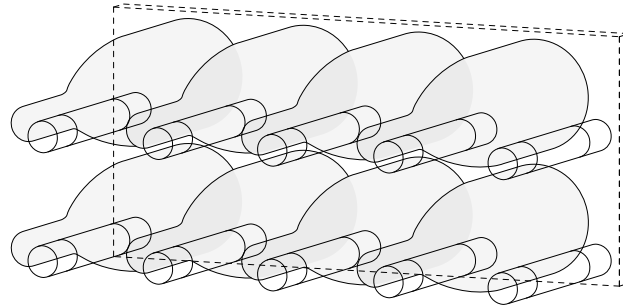

**EXAMPLES**

Wood, MDF, Acrylic, Metal, Stone.

**All hardware requires a wall panel for secure installation.**

**All hardware must mount on a flat surface.**

**MOUNTING HARDWARE**

Panel thickness and design will determine type of hardware required. All hardware for assembly and installation is stocked and can be supplied.

**THREAD DEPTH DETAIL**

Internal threads are 1/4 - 20  
 To a depth of 3/4"

**LAYOUT DIMENSIONS**

STORES THREE BOTTLES WITH TWO PAIRS

**1:4 SCALE**

STORES EIGHT BOTTLES

**1:6 SCALE**

DRILL THROUGH PANEL FOR STANDARD 1/4 - 20 BOLT  
 Ø 5/16\"/>