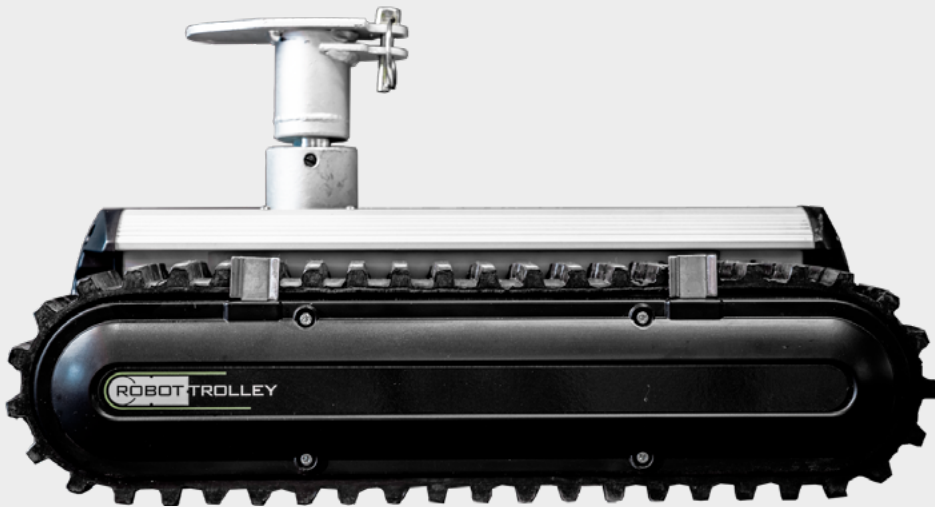

ROBOT TROLLEY™

MUSCLES ON TRACKS

TOWING CAPACITY
1500 – 4500 KG

ROBOT TROLLEY

EFFECTIVE AND STRONG

The Robot Trolley is the smart alternative to the traditional movers that helps maneuver your boat, horse, industrial trailer, and camper. The Robot Trolley is controlled easily and simply by a remote control and helps maneuvering the trailer with pinpoint accuracy.

The Robot Trolley runs on different surfaces, such as grass, gravel, stones, asphalt, concrete etc. With a batter life of 30 minutes, the Robot Trolley can handle the job on site.

MUSCLES ON TRACKS

THE SAFE CHOICE

THE CLEAR BENEFITS

- Towing capacity from 1,500 to 4,500 kg
- No installation costs
- IP65 approved
- Easy to install
- 30 minutes battery life
- Charges in 2 to 3 hours
- Manages elevations up to 10%

SPECIFICATIONS

	RT-1500	RT-2500	RT-2500RS	RT-4500
Weight	20.6 kg	34.9 kg	34.9 kg	34.9 kg
Height	295 mm	295 mm	295 mm	295 mm
Width	440 mm	475 mm	475 mm	475 mm
Length	390 mm	540 mm	540 mm	540 mm
Recommended vertical load	300 kgs	300 kgs	300 kgs	300 kgs
Engine/gear box	2 x DC-planetary gear	4 x DC-planetary gear	4 x DC-planetary gear	4 x DC-planetary gear
Speed, unloaded	Approx. 9 m/min	Approx. 9 m/min	Approx. 14 m/min	Approx. 9 m/min
Speed, loaded	Approx. 7 m/min	Approx. 7 m/min	Approx. 14 m/min	Approx. 7 m/min
Recommended towing capacity	Up to 1,500 kgs	Up to 2,500 kgs	Up to 2,500 kgs	Up to 4,500 kgs
Max. gradient pct.	Max. 10%	Max. 10%	Max. 10%	Max. 10%
Security measure	3 min auto shut off	3 min auto shut off	3 min auto shut off	3 min auto shut off
Battery, electrical rating	14.8V Lithium	14.8V Lithium	25.9V Lithium	25.9V Lithium
Battery, capacity	5,000 mAh	10,000 mAh	11,000 mAh	11,000 mAh
Battery, operation capacity	Approx. 30 min	Approx. 30 min	Approx. 30 min	Approx. 30 min
Battery charger	100 – 240V, 1A, 50/60 Hz	100 – 240V, 2A, 50/60 Hz	100 – 240V, 2A, 50/60 Hz	100 – 240V, 2A, 50/60 Hz
Item No	RT0101	RT0104	RT0105	RT0108