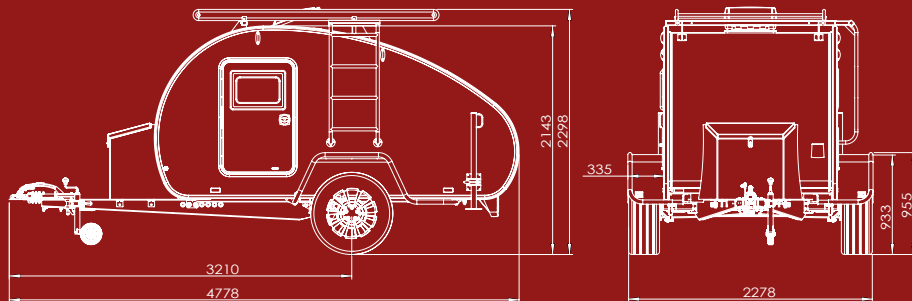

## HERO CAMPER SPECIFICATIONS

Height	232 cm
Length	478 cm
Width	230 cm
Net weight from	827 kg
Total weight	900 - 1,200 kg
Upgrade weight to 1,300 kg	Optional
Tires	265/65 R17 off road
Fresh Water tank	30L
Roof window	Included
Fully lockable	Yes
Power	5V/12V/230V (for 230V landline required)
Roof rack	Included
Heating	Optional
Solar	Livingstone & Columbus
Battery capacity	30 Ah Lithium