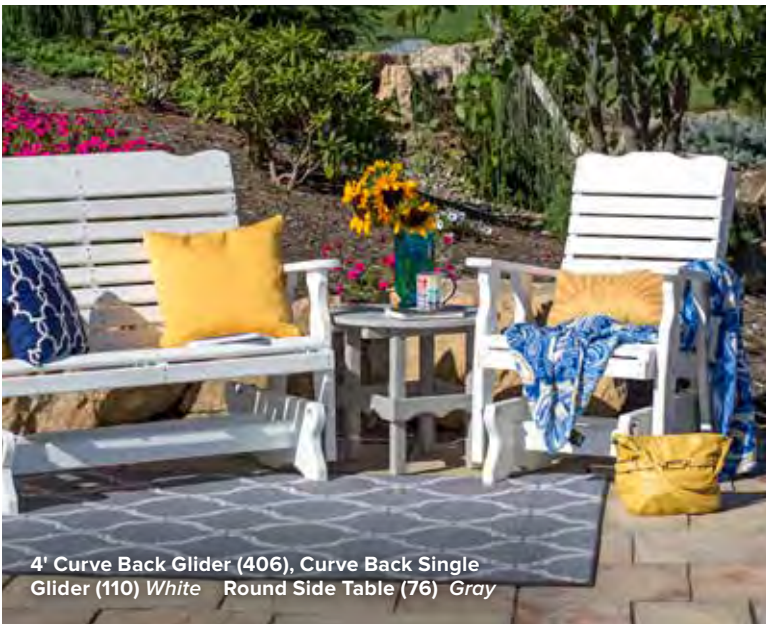

Curve Back Swivel Glider (116) Round Side Table (76) *Blue*
4' Curve Back Glider (406), Curve Back Single Glider (110) *Blue/White*