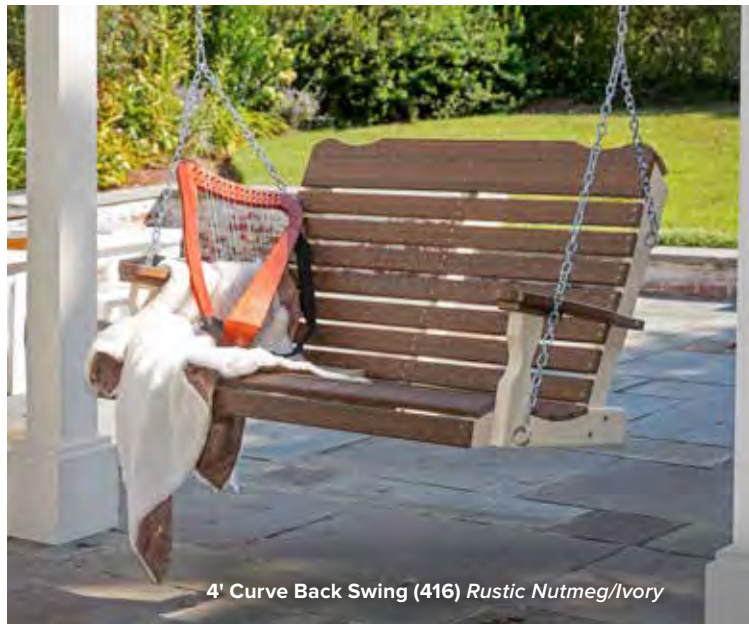

This series, designed for comfort, features a gently curved back and perfectly contoured seat. The Curve Back benches, swings, and gliders are all available in 4' and 5' lengths.