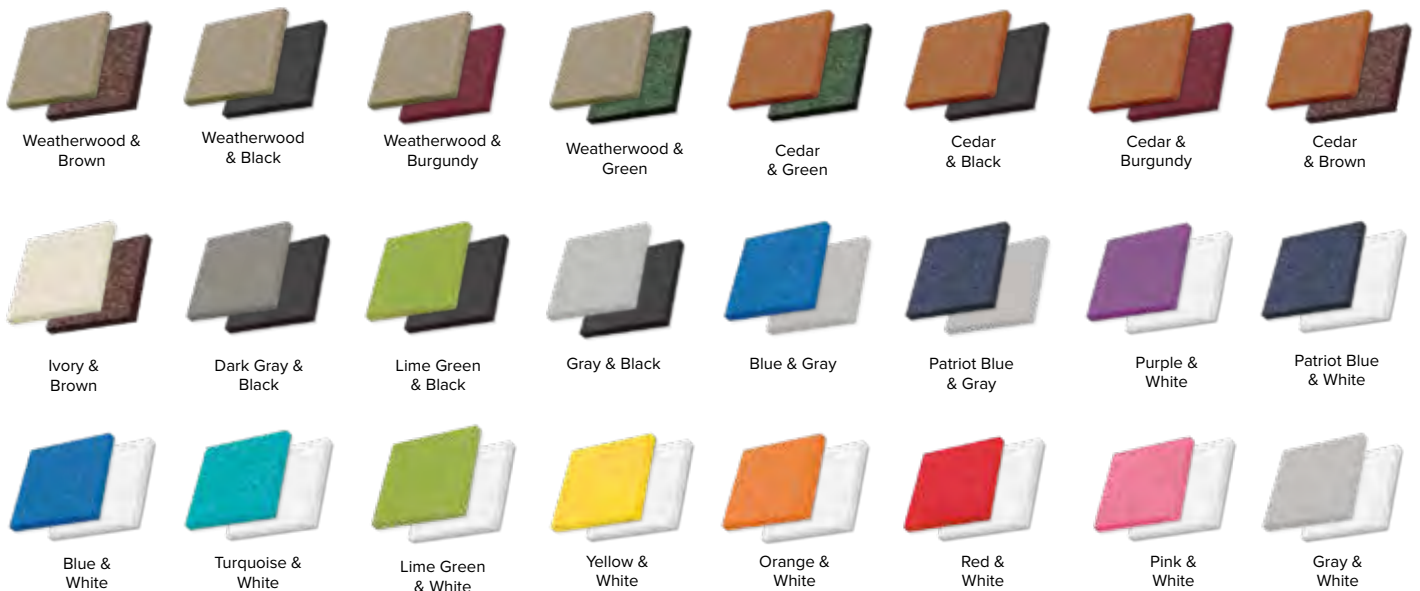

# POLY COLORS

Leisure Lawns Collection has twenty-four colorful options to choose from. All of our products are available in all colors unless otherwise noted.

	STANDARD COLORS	RUSTIC COLORS <i>Rustic Colors will incur an upcharge.</i>
TRADITIONAL	<p>Black    Brown    Burgundy    Green    Cedar    Weatherwood    Dark Gray    Gray    Ivory    White</p>	<p>Rustic Caramel    Rustic Barnwood    Rustic Gray    Rustic Nutmeg    Rustic Burgundy</p>
BRIGHT	BRIGHT COLORS	PREMIUM COLORS <i>Premium Colors will incur an upcharge.</i>
	<p>Patriot Blue    Blue    Turquoise    Lime Green    Red</p>	<p>Yellow    Purple    Orange    Pink</p>

Colors are representational only and cannot be guaranteed to be exact color matched.

## Suggested Two-Tone Color Combinations

Pick and choose any color combination. Not limited to the ones shown below.