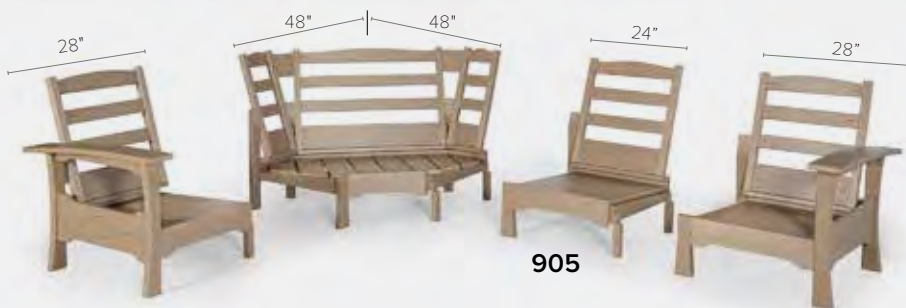

21"D x 18"H

Outside Sections: 22" W

Center Section: 18" W

**Mission Modular Section (905)**

34"D x 24"W x 38"H

Seat Size with Cushions:

21"D x 24"W x 18"H

905