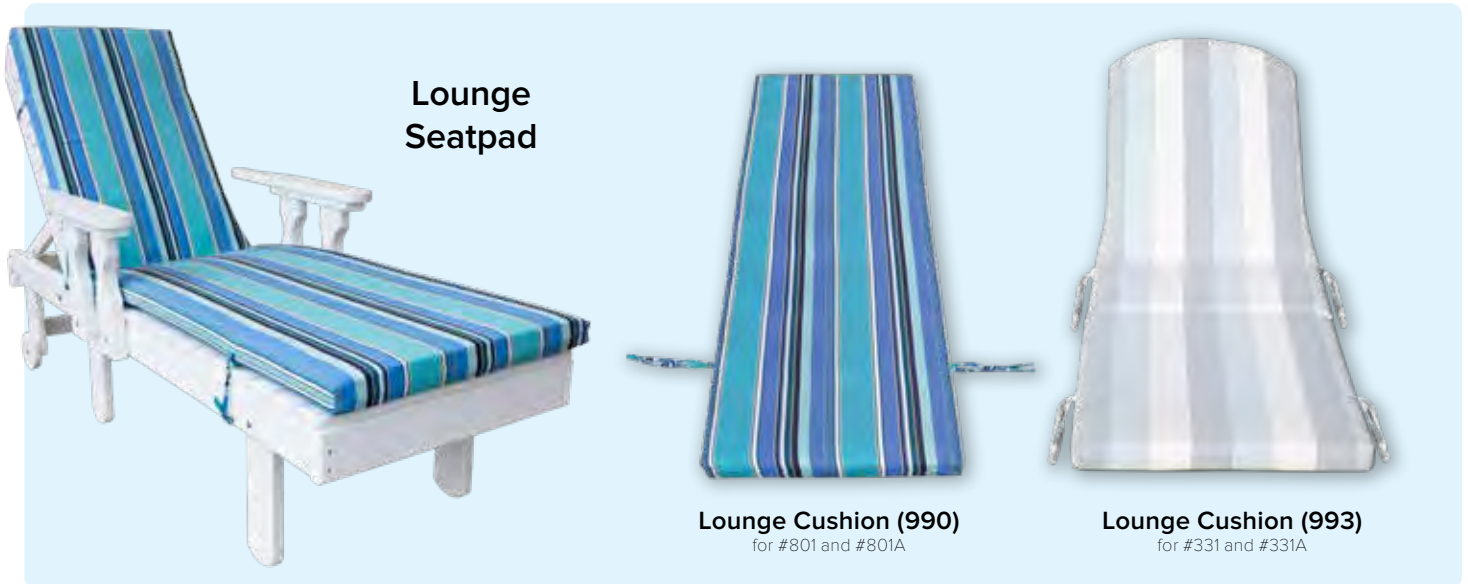

# SEAT PAD OPTIONS

**Throw Pillows**

19" Pillow (983)  
13" Pillow (982)

**Ties are Standard**  
*Cushions come with ties  
to secure to chair back*

**Lounge  
Seatpad**

**Lounge Cushion (990)**  
for #801 and #801A