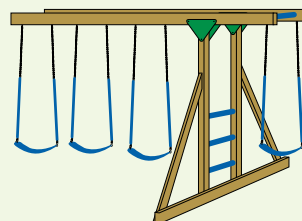

SPLIT-LEVEL TOWER

GAZEBO

PICK YOUR BEAMS, SLIDES, SWINGS AND OTHER OPTIONS

All sets are available with poly roof, slats, and floor instead of wood slats and floor, and tarp roof.

Basketball Game can be added to all models

Beams

2-Position Single Swing Beam

3-Position Single Swing Beam

4-Position Single Swing Beam

2-Position Climber Swing Beam

3-Position Climber Swing Beam

4-Position Climber Swing Beam

Slides

Slides are available in ● ● ● ●

5' Turbo
Can be added to any 5' deck

10' Avalanche
Can be added to any 5' deck

14' Avalanche
Can be added to any 7' deck

7' Turbo
Can be added to any 7' deck

10' Tunnel Express
Can be added to any 5' deck