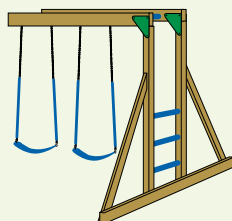

SPLIT-LEVEL TOWER

GAZEBO

PICK YOUR BEAMS, SLIDES, SWINGS AND OTHER OPTIONS

All sets are available with poly roof, slats, and floor instead of wood slats and floor, and tarp roof.

Basketball Game can be added to all models

Beams

2-Position Single Swing Beam

3-Position Single Swing Beam

4-Position Single Swing Beam

2-Position Climber Swing Beam

3-Position Climber Swing Beam

4-Position Climber Swing Beam

Slides

Slides are available in ● ● ● ●

5' Turbo
Can be added to any 5' deck

10' Avalanche
Can be added to any 5' deck

14' Avalanche
Can be added to any 7' deck

7' Turbo
Can be added to any 7' deck

10' Tunnel Express
Can be added to any 5' deck