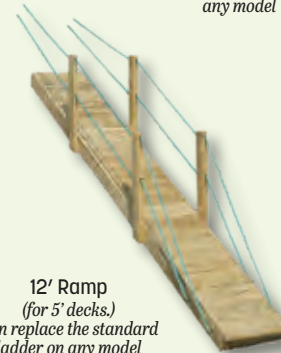

2 Chain Vertical Tire Swing

4 Chain Horizontal Tire Swing

Buoy Ball

Other Add-ons

Cargo Net

5' or 7' Wood Rock Wall
Can be added to any model

5' or 7' Poly Rock Wall
Can be added to any model

12' Ramp
*(for 5' decks.)
Can replace the standard ladder on any model*