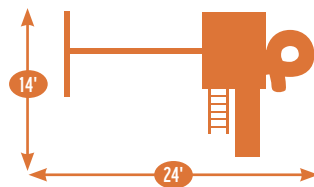

Add 6' play area around the perimeter of the play set to avoid injury.

24 square feet of play deck

MODEL 806

- 4' x 6' Tower
- Poly Roof
- 5' High Deck
- 3-Position Single Swing Beam
- 10' Waterfall Slide
- 5' Spiral Slide

- 2 Swings
- Trapeze

Sets with poly roof, floor, & slats may be ordered with tarp roof, wood floor & slats.