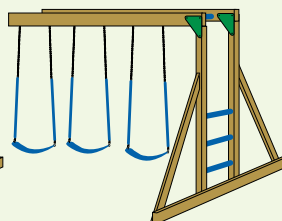

SPLIT-LEVEL TOWER

GAZEBO

PICK YOUR BEAMS, SLIDES, SWINGS AND OTHER OPTIONS

All sets are available with poly roof, slats, and floor instead of wood slats and floor, and tarp roof.

Basketball Game can be added to all models

Beams

2-Position Single Swing Beam

3-Position Single Swing Beam

4-Position Single Swing Beam

2-Position Climber Swing Beam

3-Position Climber Swing Beam

4-Position Climber Swing Beam

Slides

Slides are available in ● ● ● ●

5' Turbo
Can be added to any 5' deck

10' Avalanche
Can be added to any 5' deck

14' Avalanche
Can be added to any 7' deck

7' Turbo
Can be added to any 7' deck

10' Tunnel Express
Can be added to any 5' deck