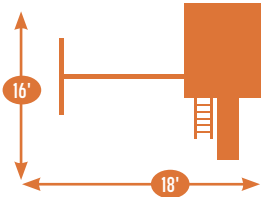

MODEL 1252

- 6' x 8' Enclosed Playhouse
- 5' High Deck
- 3-Position Single Swing Beam
- 10' Waterfall Slide
- 2 Swings
- Trapeze

Add 6' play area around the perimeter of the play set to avoid injury.

48 square feet of play deck

Sets with tarp roof, wood floor & slats may be ordered with poly roof, floor & slats.