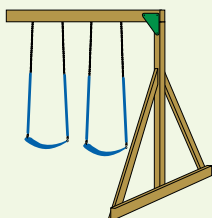

BUILD YOUR OWN SET

Pick a *Tower* • Pick a *Roof* • Pick *Colors* • Pick *Slides* • Pick a *Swing Beam* • Add *Swings* and *Accessories*

CUSTOMIZE YOUR SWING SET WITH OUR EXCITING OPTIONS.

You can choose any tower style in our catalog and add one or two swing beams. Swing beams are one, two, three or four positions.

WITH OR WITHOUT ROOF

Shown on vinyl examples

PLAYHOUSE

3'X3' TOWER

4'X4' TOWER

4'X6' TOWER

6'X8' TOWER

A-FRAME

SPLIT-LEVEL TOWER

GAZEBO

PICK YOUR BEAMS, SLIDES, SWINGS AND OTHER OPTIONS

All sets are available with poly roof, slats, and floor instead of wood slats and floor, and tarp roof.

Basketball Game can be added to all models

Beams

2-Position Single Swing Beam

3-Position Single Swing Beam

4-Position Single Swing Beam

2-Position Climber Swing Beam

3-Position Climber Swing Beam

4-Position Climber Swing Beam

Slides