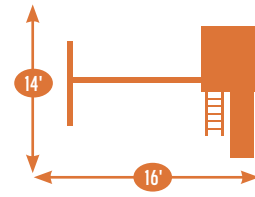

MODEL 806

- 4' x 6' Tower
- Poly Roof
- 5' High Deck
- 3-Position Single Swing Beam
- 10' Waterfall Slide
- 5' Spiral Slide

- 2 Swings
- Trapeze

Sets with poly roof, floor, & slats may be ordered with tarp roof, wood floor & slats.