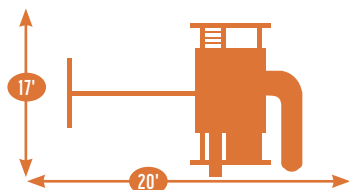

Add 6' play area around the perimeter of the play set to avoid injury.

20 square feet of play deck

MODEL 1603

- 4' x 5' A-Frame Tower
- 5' High Deck
- Poly Roof, Floor, & Slats
- 3-Position Single Swing Beam
- 10' Waterfall Slide
- 10' Sidewinder Slide
- 2 Swings
- Plastic Glider
- Tire Swing
- 5' Rock Wall
- Cargo Net

Sets with poly roof, floor, & slats may be ordered with tarp roof, wood floor & slats.