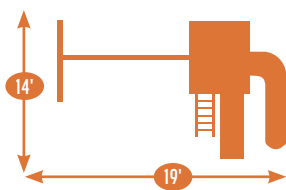

Add 6' play area around the perimeter of the play set to avoid injury.

MODEL 804

- 4' x 6' Tower
- Poly Roof, Floor, & Slats
- 5' High Deck
- 3-Position Single Swing Beam
- 10' Sidewinder Slide
- 10' Waterfall Slide
- 2 Swings
- Trapeze

Sets with poly roof, floor, & slats may be ordered with tarp roof, wood floor & slats.

24 square feet of play deck