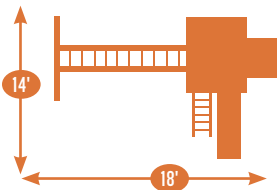

MODEL 803

- 4' x 6' Tower
- 5' High Deck
- 3-Position Double Swing Beam with Climber Bars
- Exit Ladder
- 2 Swings
- Plastic Glider
- 10' Waterfall Slide
- 5' Rock Wall

Add 6' play area around the perimeter of the play set to avoid injury.

24 square feet of play deck

Sets with tarp roof, wood floor & slats may be ordered with poly roof, floor & slats.