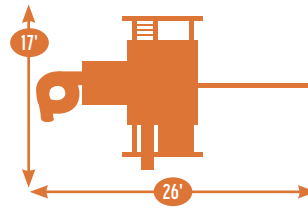

Add 6' play area around the perimeter of the play set to avoid injury.

29 square feet of play deck

MODEL 1605

- 4' x 5' A-Frame Tower
- 3' x 3' Tower
- 5' & 7' High Decks
- Poly Roof
- 3-Position Single Swing Beam
- 10' Waterfall Slide
- 7' Spiral Slide
- 8 Trapeze Handles
- 2 Swings
- Plastic Glider
- Tire Swing
- 5' Rock Wall
- Cargo Net

Sets with poly roof, floor, & slats may be ordered with tarp roof, wood floor & slats.