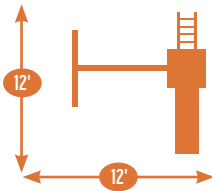

MODEL 601

- 3' x 3' Tower
- 5' High Deck
- 3-Position Single Swing Beam
- 10' Waterfall Slide
- 2 Swings
- Trapeze

Add 6' play area around the perimeter of the play set to avoid injury.

9 square feet of play deck

Sets with tarp roof, wood floor & slats may be ordered with poly roof, floor & slats.

MODEL 1052

- 2' x 2' Tower
- 5' High Deck
- 2-Position Single Swing Beam
- 10' Waterfall Slide
- 2 Swings

Add 6' play area around the perimeter of the play set to avoid injury.

5 square feet of play deck

Sets with tarp roof, wood floor & slats may be ordered with poly roof, floor & slats.