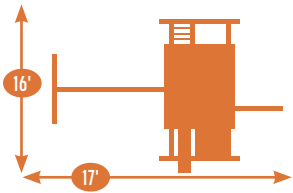

MODEL 1601

- 4' x 5' A-Frame Tower
- 5' High Deck
- 2-Position Single Swing Beam
- 1-Position Extension Arm
- 10' Waterfall Slide
- 2 Swings
- 5' Rock Wall
- Trapeze
- Cargo Net
- Tire Swing

Add 6' play area around the perimeter of the play set to avoid injury.

20 square feet of play deck

Sets with tarp roof, wood floor & slats may be ordered with poly roof, floor & slats.