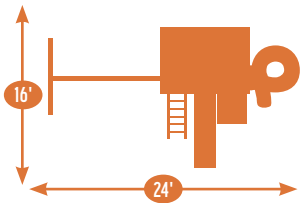

MODEL 1255

- 6' x 8' Tower
- 5' High Deck
- 5' x 6' Playhouse
- 3' x 6' Porch & Loft
- 2 Windows 14" x 21"
- 21" x 57" Door
- Asphalt Roof
- 2 Octagon Windows
- 3-Position Single Swing Beam
- Double Glider
- 2 Swings
- 10' Waterfall Slide
- 5' Spiral Slide

Add 6' play area around the perimeter of the play set to avoid injury.

48 square feet of play deck

Shown with Rustic Cedar Stain

Sets with poly roof, floor, & slats may be ordered with tarp roof, wood floor & slats.