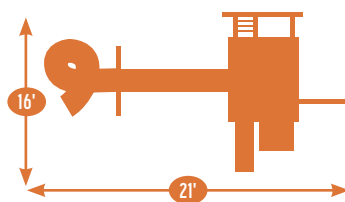

Add 6' play area around the perimeter of the play set to avoid injury.

36 square feet of play deck

MODEL 1503

- 4' x 5' A-Frame Tower
- 5' High Deck
- Poly Roof, Floor, & Slats
- 2-Position Climber Swing Beam
- 1-Position Extension Arm
- 8' Catwalk
- Turbo Tube Slide
- 10' Waterfall Slide
- 5' Rock Wall
- Cargo Net
- 2 Swings
- Tire Swing
- Trapeze

Sets with poly roof, floor, & slats may be ordered with tarp roof, wood floor & slats.