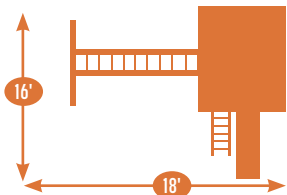

MODEL 203

- 6' x 8' Tower
- 5' High Deck
- 3-Position Double Swing Beam with Climber Bars
- Exit Ladder
- 10' Waterfall Slide
- 2 Swings
- Plastic Glider

Sets with tarp roof, wood floor & slats may be ordered with poly roof, floor & slats.

Add 6' play area around the perimeter of the play set to avoid injury.

48 square feet of play deck