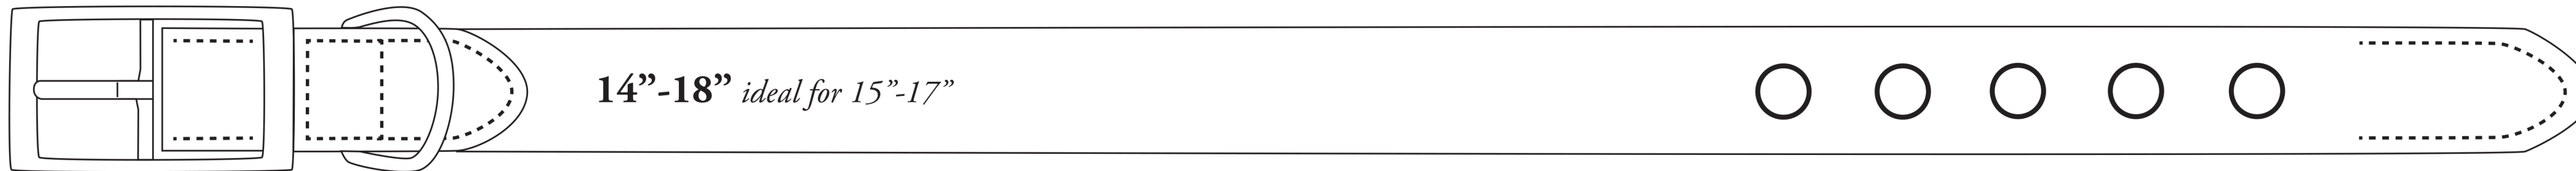

## Dog Collar Sizing

Measure around the dog's neck where the collar will rest. Leave enough room for a comfortable fit.

Each collar is 1 inch wide and features a nickel plated 2.25" buckle. They are designed to fit medium-large breeds.

\*Our Special Order Sizes XS/S, L/XL, XL/XXL are made to order and considered final sale.

**XS/S\***

**11"-15"** *ideal for 12"-14"*

**S/M**

**14"-18"** *ideal for 15"-17"*

**M/L**

**17"-21"** *ideal for 18"-20"*

**L/XL\***

**20"-24"** *ideal for 21"-23"*

**XL/XXL\***

**23"-27"** *ideal for 24"-26"*