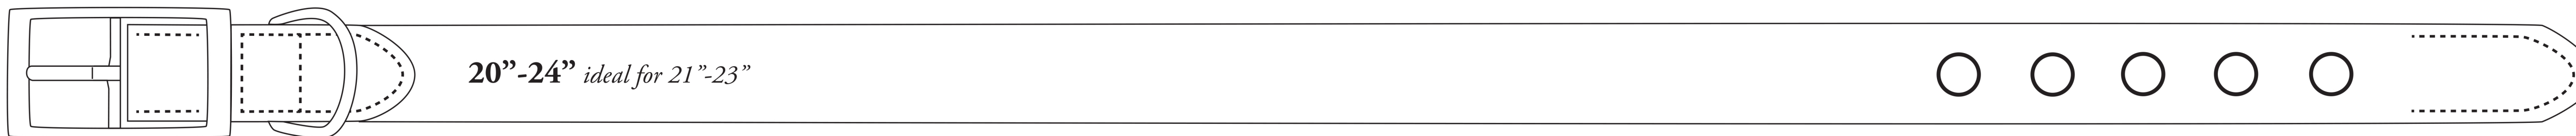

## Dog Collar Sizing

Measure around the dog's neck where the collar will rest. Leave enough room for a comfortable fit.

Each collar is 1 inch wide and features a nickel plated 2.25" buckle. They are designed to fit medium-large breeds.

\*Our Special Order Sizes XS/S, L/XL, XL/XXL are made to order and considered final sale.

**XS/S\***

**11"-15"** *ideal for 12"-14"*

**S/M**

**14"-18"** *ideal for 15"-17"*

**M/L**

**17"-21"** *ideal for 18"-20"*

**L/XL\***

**20"-24"** *ideal for 21"-23"*

**XL/XXL\***

**23"-27"** *ideal for 24"-26"*