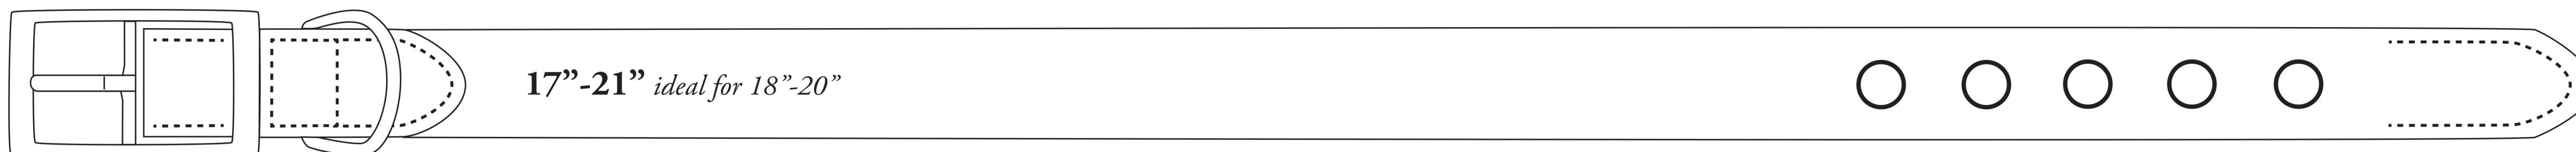

## Dog Collar Sizing

Measure around the dog's neck where the collar will rest. Leave enough room for a comfortable fit.

Each collar is 1 inch wide and features a nickel plated 2.25" buckle. They are designed to fit medium-large breeds.

\*Our Special Order Sizes XS/S, L/XL, XL/XXL are made to order and considered final sale.

**XS/S\***

**11"-15"** *ideal for 12"-14"*

**S/M**

**14"-18"** *ideal for 15"-17"*

**M/L**

**17"-21"** *ideal for 18"-20"*

**L/XL\***

**20"-24"** *ideal for 21"-23"*

**XL/XXL\***

**23"-27"** *ideal for 24"-26"*