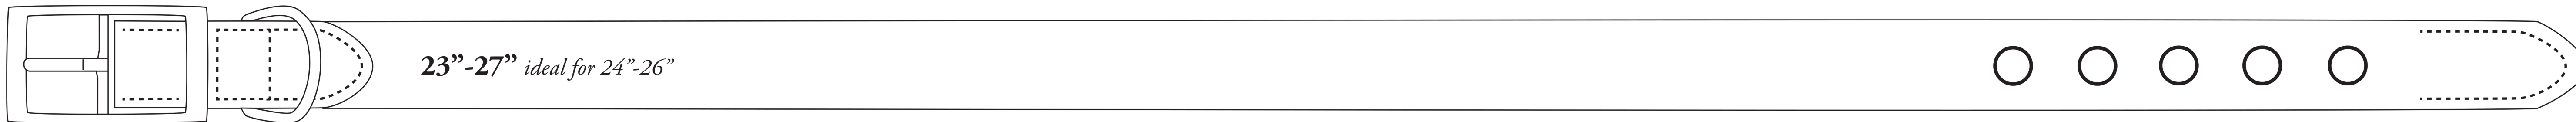

## Dog Collar Sizing

Measure around the dog's neck where the collar will rest. Leave enough room for a comfortable fit.

Each collar is 1 inch wide and features a nickel plated 2.25" buckle. They are designed to fit medium-large breeds.

\*Our Special Order Sizes XS/S, L/XL, XL/XXL are made to order and considered final sale.

**XS/S\***

**11"-15"** *ideal for 12"-14"*

**S/M**

**14"-18"** *ideal for 15"-17"*

**M/L**

**17"-21"** *ideal for 18"-20"*

**L/XL\***

**20"-24"** *ideal for 21"-23"*

**XL/XXL\***

**23"-27"** *ideal for 24"-26"*