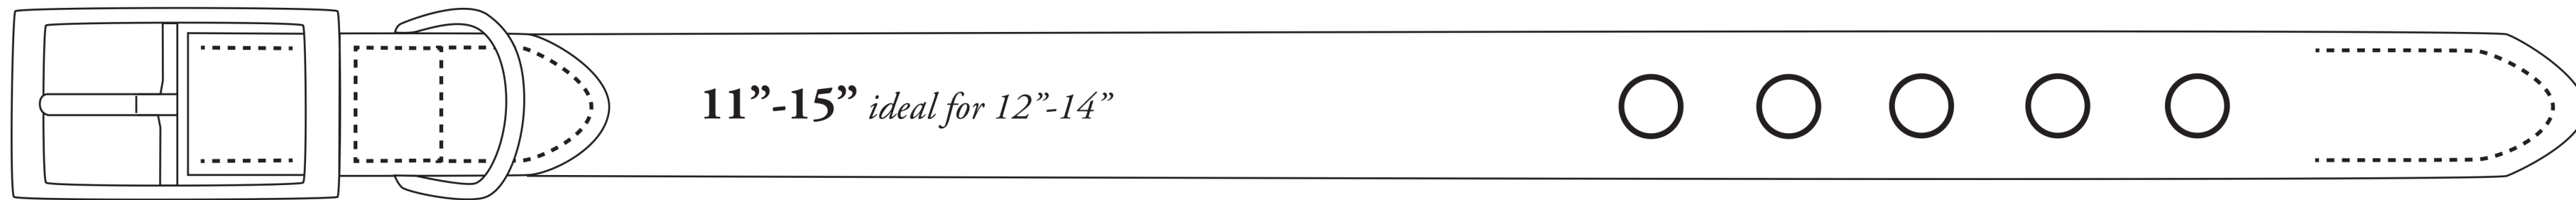

## Dog Collar Sizing

Measure around the dog's neck where the collar will rest. Leave enough room for a comfortable fit.

Each collar is 1 inch wide and features a nickel plated 2.25" buckle. They are designed to fit medium-large breeds.

\*Our Special Order Sizes XS/S, L/XL, XL/XXL are made to order and considered final sale.

**XS/S\***

**11"-15"** *ideal for 12"-14"*

**S/M**

**14"-18"** *ideal for 15"-17"*

**M/L**

**17"-21"** *ideal for 18"-20"*

**L/XL\***

**20"-24"** *ideal for 21"-23"*

**XL/XXL\***

**23"-27"** *ideal for 24"-26"*