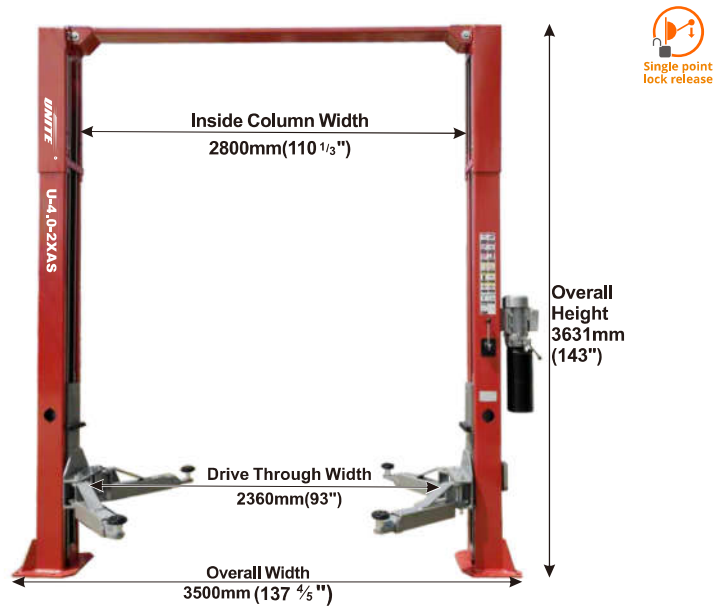

# 4000KG. Capacity OVERHEAD 2 POST LIFT

Product Code: **U-4.0-2XAS**

## FEATURES