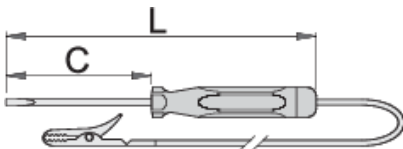

Car light tester 6 - 12/24 V

631

Profiles

Product features

- Use only on proven automobile installations for voltages of up to 12V and up to 24V
- Use for other purposes or at different voltages may be life threatening.
- The product may not be used for verifying the grid voltage!

		$a \times b$	C	L	
601688	6 - 12	0.5 x 3.0	60	140	25
601689	6 - 24	0.6 x 3.5	90	180	25

* Images of products are symbolic. All dimensions are in mm, and weight in grams. All listed dimensions may vary in tolerance.