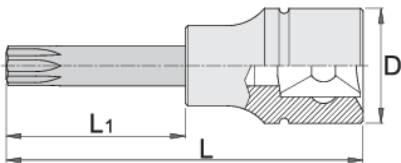

Long screwdriver socket 1/2" with TX profile

192/2TXL

Profiles

Product features

- material: socket from premium flex chrome vanadium steel
- material: bit from premium plus carbon steel
- entirely hardened and tempered
- polished

Barcode	Star	D	L	L1	Icon
612422	TX 20	22.9	100	64	76
612423	TX 25	22.9	100	64	86
612424	TX 27	22.9	100	64	86
612425	TX 30	22.9	100	64	86

		D	L	L1	
612426	TX 40	22.9	100	64	90
612427	TX 45	22.9	100	64	92
612428	TX 50	22.9	100	64	94
612429	TX 55	22.9	100	64	100
612430	TX 60	22.9	100	64	110
619857	TX 70	24.3	105	65	253

* Images of products are symbolic. All dimensions are in mm, and weight in grams. All listed dimensions may vary in tolerance.