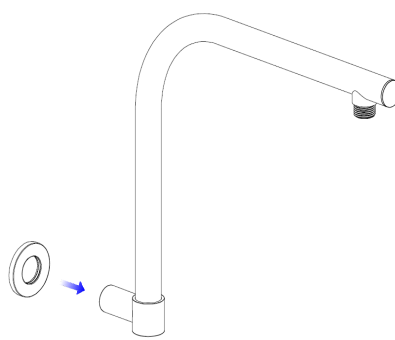

Self-Cleaning Overhead shower

Revolution
SHOWERS

Installation Guide: SCS5

1. Apply teflon tape

2. Push on cover plate and screw on wall arm

3. Screw on the
shower head