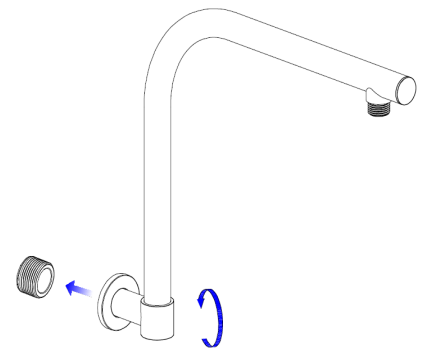

Self-Cleaning Overhead shower

Revolution
SHOWERS

Installation Guide: SCS5

1. Apply teflon tape

2. Push on cover plate and screw on wall arm

3. Screw on the
shower head