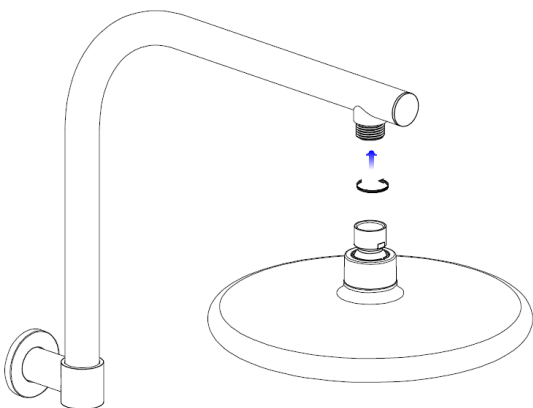

Self-Cleaning Overhead shower

Revolution
SHOWERS

Installation Guide: SCS5

1. Apply teflon tape

2. Push on cover plate and screw on wall arm

3. Screw on the
shower head