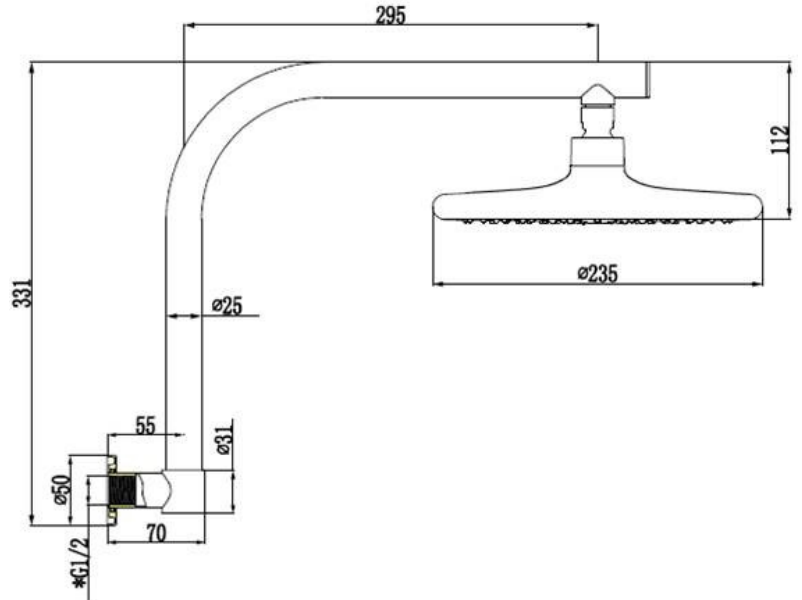

Self-Cleaning Overhead shower

Revolution
SHOWERS

Installation Guide: SCS5

1. Apply teflon tape

2. Push on cover plate and screw on wall arm

3. Screw on the
shower head