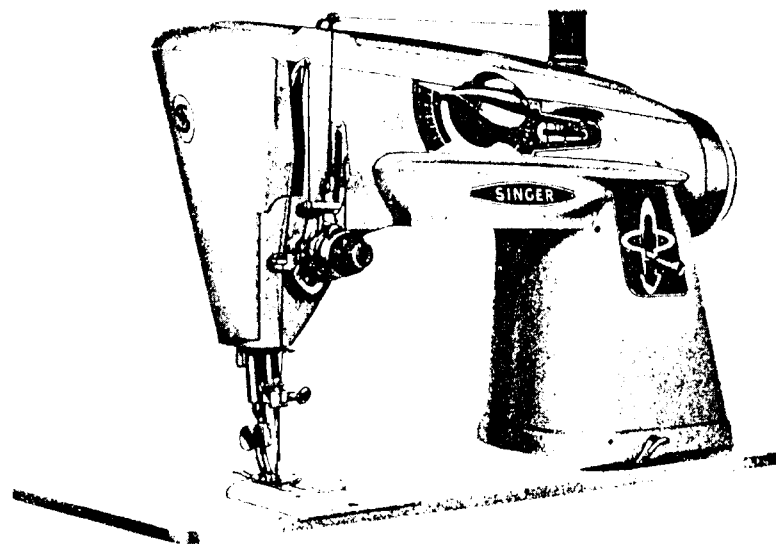

SINGER
500A

List of Parts—Machine No. 500A

ATTACHMENT SET 161743

81200	Binder
161133	Tube of Oil
161166	Zipper Foot
161168	Button Foot
161172	Seam Guide
161195	Hemmer Foot
161200	Attachment Box
161276	Lint Brush
161294	Screwdriver (IG)
161295	Screwdriver (SM)
161561	Ruffler
163483	Special Purpose Foot
170071-001	Presser Foot
172187	Fashion Disc 2
172189	Fashion Disc 3
172190	Fashion Disc 4
172191	Fashion Disc 5
172336	Bobbin (Plastic) (4)
174529	Throat Plate
2020(15x1)	Needles 14 (3) 16 (3)
21184	Instruction Book

List of Parts—Machine No. 500A

500A
 Part #
 605705101

Electrical Parts

Machine No. 500A1

Machine No. 500A6

Machine No. 500A4