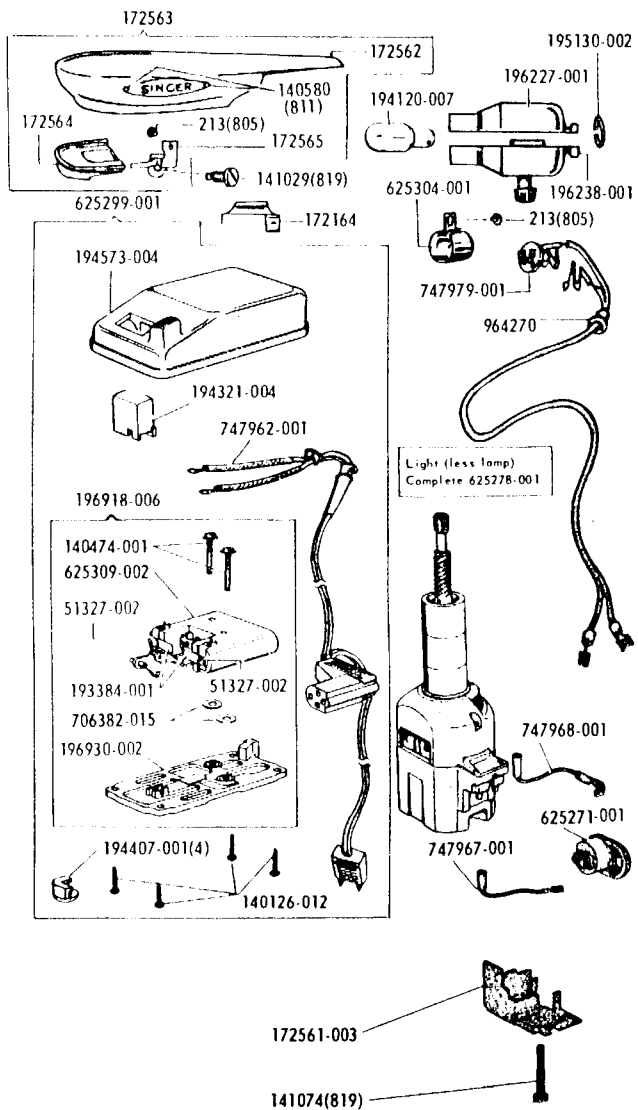

SINGER
500A

List of Parts—Machine No. 500A

ATTACHMENT SET 161743

81200	Binder
161133	Tube of Oil
161166	Zipper Foot
161168	Button Foot
161172	Seam Guide
161195	Hemmer Foot
161200	Attachment Box
161276	Lint Brush
161294	Screwdriver (IG)
161295	Screwdriver (SM)
161561	Ruffler
163483	Special Purpose Foot
170071-001	Presser Foot
172187	Fashion Disc 2
172189	Fashion Disc 3
172190	Fashion Disc 4
172191	Fashion Disc 5
172336	Bobbin (Plastic) (4)
174529	Throat Plate
2020(15x1)	Needles 14 (3) 16 (3)
21184	Instruction Book

List of Parts—Machine No. 500A

500A
 Part #
 605705101

Electrical Parts

Machine No. 500A1

Machine No. 500A6

Machine No. 500A4