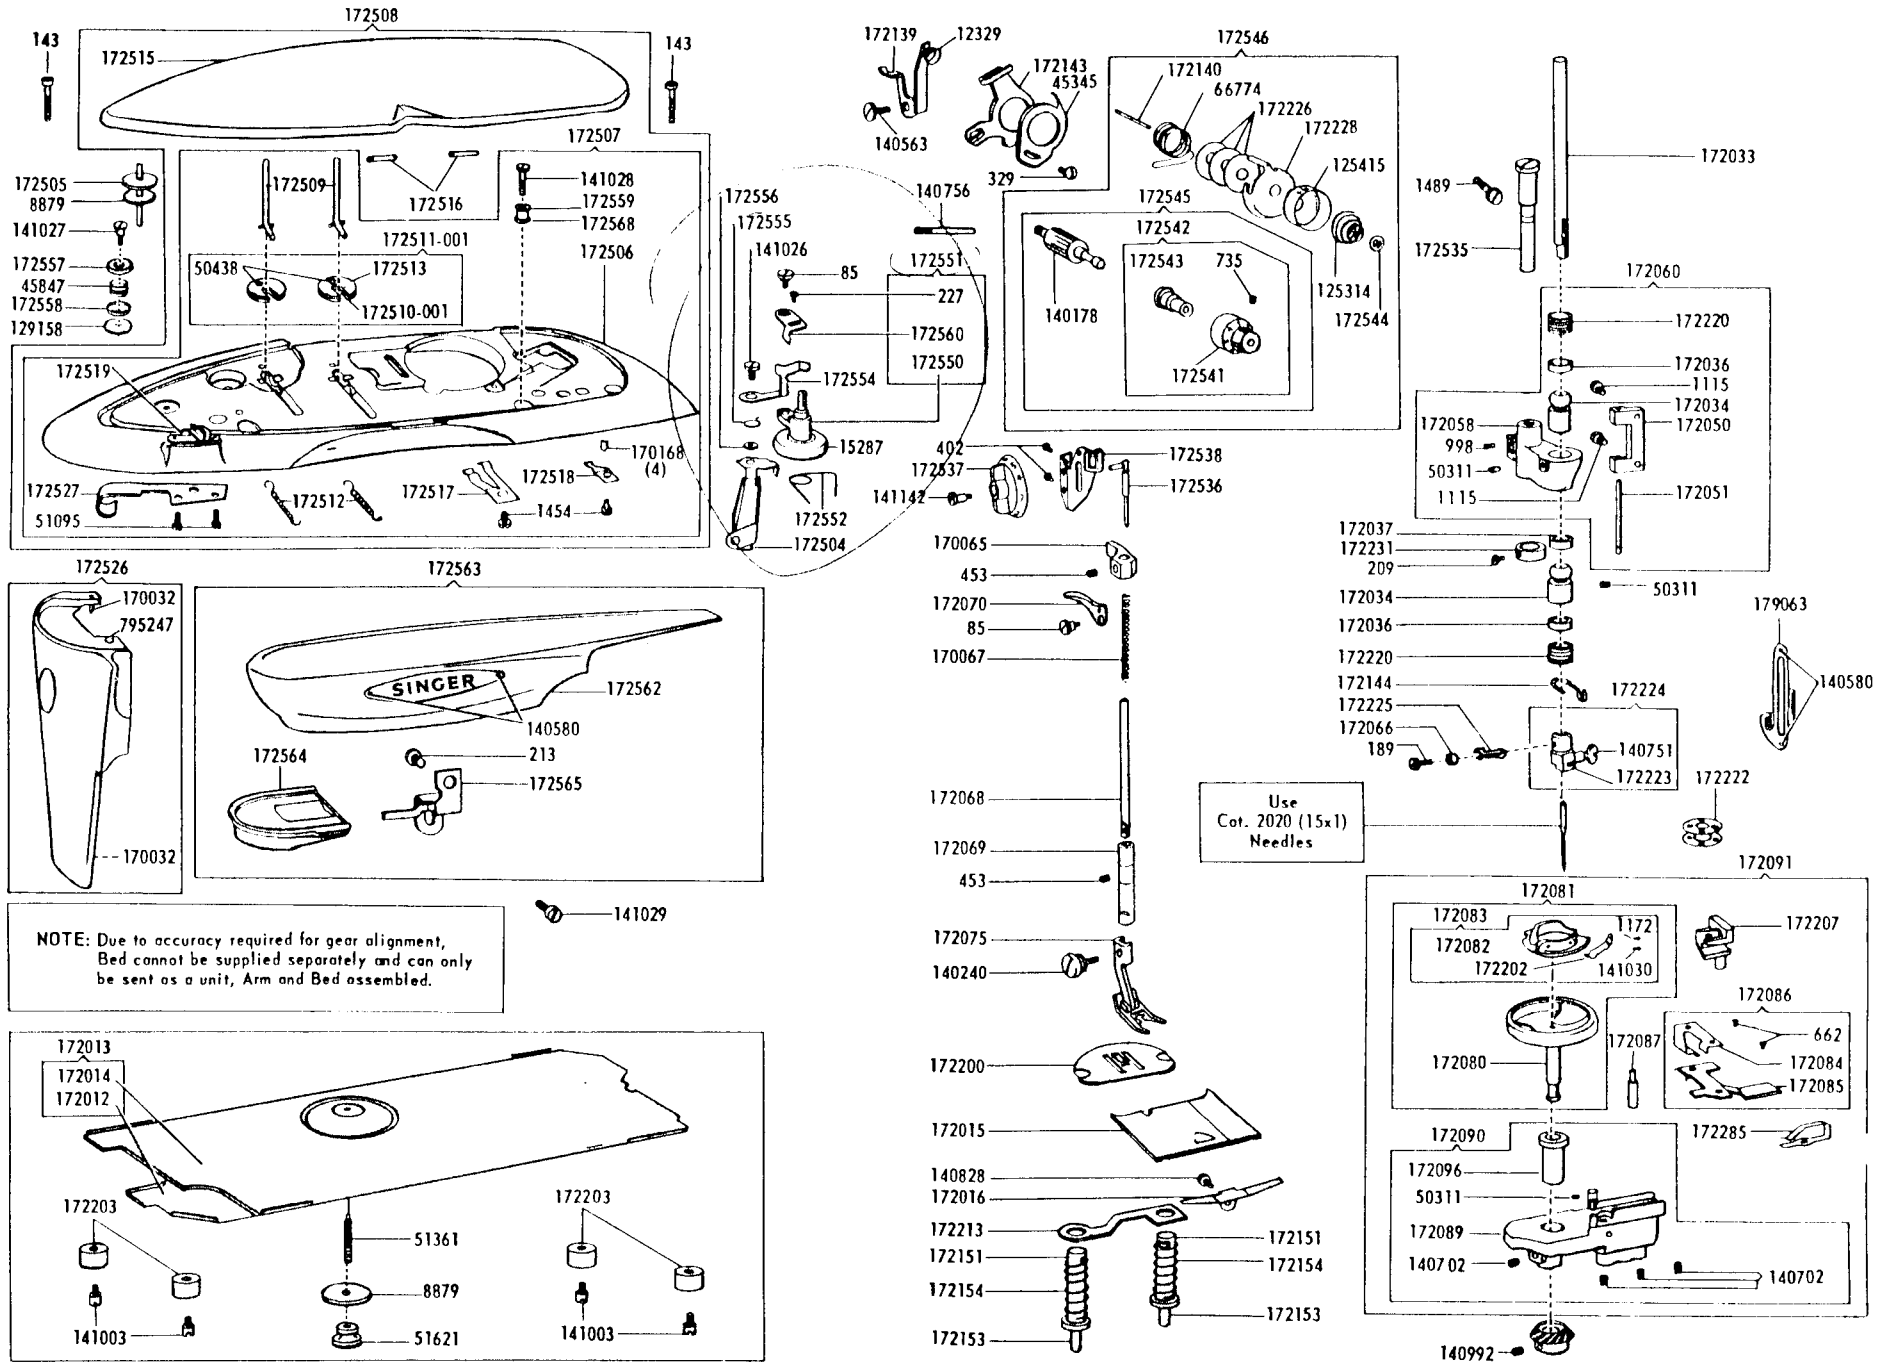

SINGER
500A

List of Parts—Machine No. 500A

ATTACHMENT SET 161743

81200	Binder
161133	Tube of Oil
161166	Zipper Foot
161168	Button Foot
161172	Seam Guide
161195	Hemmer Foot
161200	Attachment Box
161276	Lint Brush
161294	Screwdriver (IG)
161295	Screwdriver (SM)
161561	Ruffler
163483	Special Purpose Foot
170071-001	Presser Foot
172187	Fashion Disc 2
172189	Fashion Disc 3
172190	Fashion Disc 4
172191	Fashion Disc 5
172336	Bobbin (Plastic) (4)
174529	Throat Plate
2020(15x1)	Needles 14 (3) 16 (3)
21184	Instruction Book

List of Parts—Machine No. 500A

500A
 Part #
 605705101

Electrical Parts

Machine No. 500A1

Machine No. 500A6

Machine No. 500A4