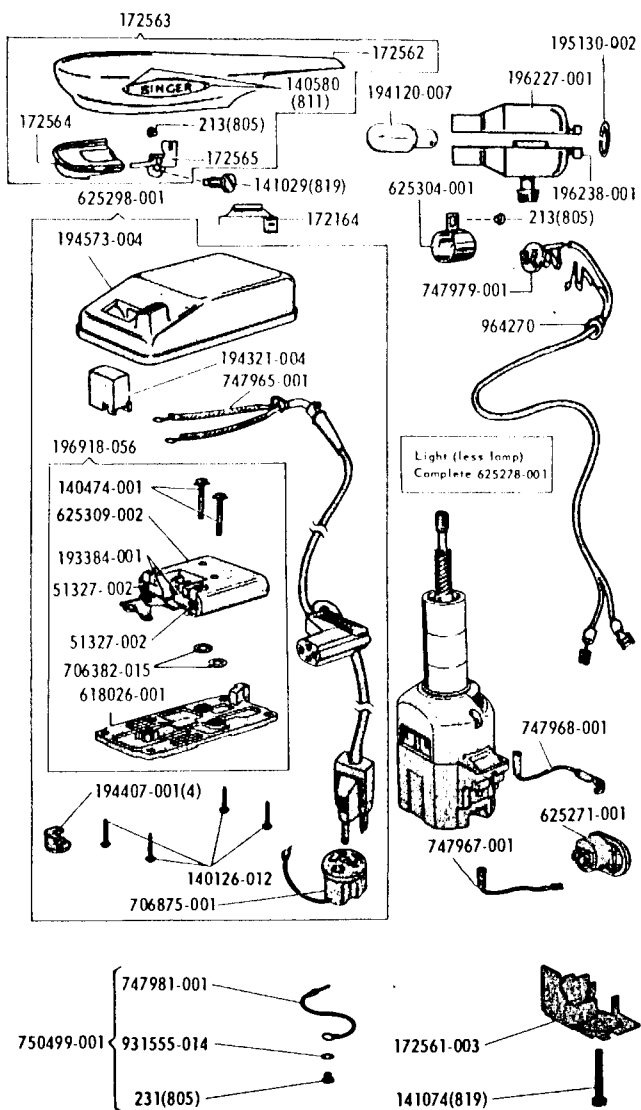

SINGER
500A

List of Parts—Machine No. 500A

ATTACHMENT SET 161743

81200	Binder
161133	Tube of Oil
161166	Zipper Foot
161168	Button Foot
161172	Seam Guide
161195	Hemmer Foot
161200	Attachment Box
161276	Lint Brush
161294	Screwdriver (IG)
161295	Screwdriver (SM)
161561	Ruffler
163483	Special Purpose Foot
170071-001	Presser Foot
172187	Fashion Disc 2
172189	Fashion Disc 3
172190	Fashion Disc 4
172191	Fashion Disc 5
172336	Bobbin (Plastic) (4)
174529	Throat Plate
2020(15x1)	Needles 14 (3) 16 (3)
21184	Instruction Book

List of Parts—Machine No. 500A

500A
 Part #
 605705101

Electrical Parts

Machine No. 500A1

Machine No. 500A6

Machine No. 500A4