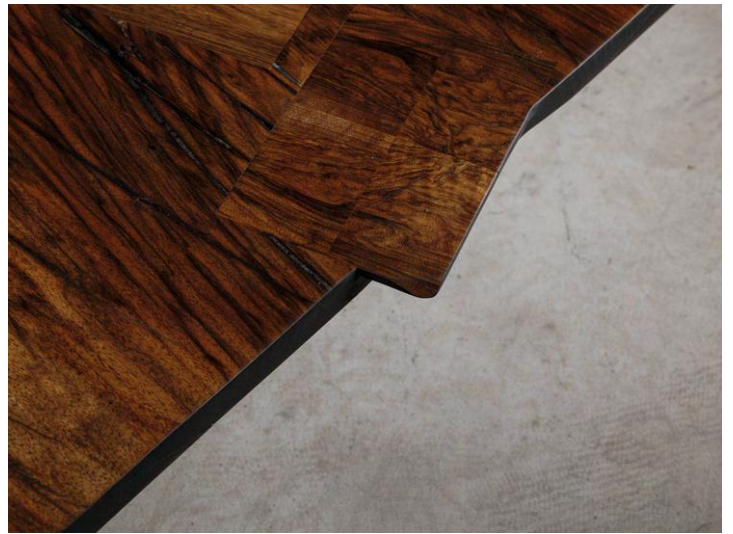

Materials: Walnut, Charred Ash, India Ink

Finish: Natural Oils

Dimensions: 144 x 87 x 33 cm

Dimensions: 57 x 34 x 13 in

Price: 3400 Euro

[Click here for more details](#)

EM104

EM105