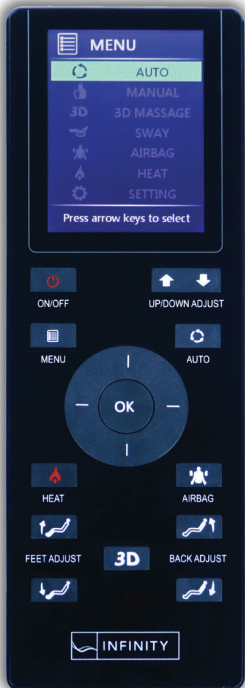

Infinity Smart Chair X3 3D/4D Massage Chair

Black

Brown

Features

- 3D/4D massage mimics deep tissue massage of human hands
- Near-flat reclining S-track enables superior stretching
- Soothing lumbar heat loosens muscles
- Triple roller Total Sole Reflexology™ foot massage
- Spinal correction & decompression stretch
- 4 node traveling back mechanism delivers shiatsu kneading tapping and knocking massage techniques
- Waist twist Seat

Decompression Stretch

Bluetooth Speakers

iOS/Android App

Chromo-therapy

9 Auto Programs

Wired Controller

Back Mechanism Track Type/Length

3D/4D Track / **S** Track / 30"

Airbags/Cells Recline

40 / 64 *Zero Gravity*

Heat Zones Smart Fit

• Lumbar

• Smart Body Scan

Wall Clearance Warranty

14"

Infinity Care
5 Year Limited Warranty