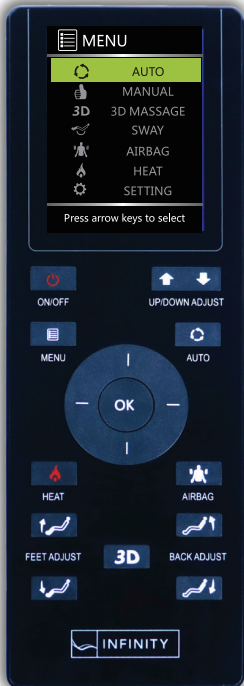

Infinity IT-8500™ X3 3D/4D Massage Chair

Features

- 3D/4D massage mimics deep tissue massage of human hands
- 40 airbags 64 cells ft. Adjustable Shoulder Airbags
- Near-flat reclining S-track enables superior stretching
- True Inversion
- Triple Roller Total Sole Reflexology™ foot massage
- Premium Bluetooth® Speakers
- Soothing Lumbar Heat loosens muscles
- TrueFit™ Body Scanning
- Spinal Correction & Decompression Stretch
- Weightless Zero Gravity Recline
- Waist Twist Therapy
- Color Menu-Driven Remote

Decompression Stretch

3D/4D Back Mechanism

Total Sole Reflexology™

Black

Brown

9 Auto Programs

Wired Controller

Back Mechanism Track Type/Length

3D/4D **S** Track / 30"

Airbags/Cells Recline

40 / 64 Zero Gravity

Heat Zones Sensors

• Lumbar • TrueFit™ Body Scan

Wall Clearance Warranty

14" **5** Year Limited Warranty

Massage Regions