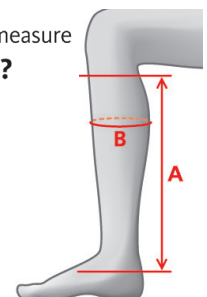

KIDS

Size	A	B
JS	34	26-30
JM	36	28-32
JL	38	30-34

How do I measure
MY SIZE?