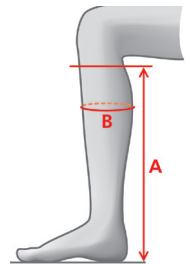

RICHMOND LADIES

Regular - Regular			Regular - Plus			Short - Regular			Regular - Wide			Long - Regular		
Size	A	B	Size	A	B	Size	A	B	Size	A	B	Size	A	B
36	42	32-34	37	44	36-38	37	41	35-37	37	44	40-42	38	47	34-36
37	44	34-36	38	45	37-39	38	42	36-38	38	45	41-43	39	48	35-37
38	45	35-37	39	46	38-40	39	43	36-38	39	45	41-43	40	48	36-38
39	46	36-38	40	46	39-41	40	43	37-39	40	46	42-44	41	49	37-39
40	46	37-39	41	46	40-42	41	43	38-40	41	46	42-44	42	49	38-40
41	46	38-40	42	47	41-43							43	50	39-41
42	47	39-41												

RICHMOND MENS

Regular - Regular			Long - Regular			Long - Wide		
Size	A	B	Size	A	B	Size	A	B
42	46	37-39				42	47	40-42
43	47	37-39				43	48	40-42
44	47	38-40	44	49	37-39	44	49	41-43
45	48	39-41	45	50	38-40	45	50	42-44
46	48	40-42	46	50	39-41			

RICHMOND JR

Size	A	B
35/36	36	27-28
36/37	38	29-30
37/38	39	30-31
38/39	40	32-33
39/40	42	33-34

SPORTIVE

Regular			Wide		
Size	A	B	Size	A	B
36	42	34-36	36	42	37-39
37	43	35-37	37	43	38-40
38	44	36-38	38	44	39-41
39	45	36-38	39	45	39-41
40	45	36-38	40	45	39-41
41	45	37-39	41	45	40-42
42	46	38-40	42	46	41-43
43	47	39-41	43	47	42-44
44	47	39-41	44	47	42-44

HIGH RIDER

Regular		
Size	A	B
36	42	35-37
37	43	36-38
38	44	37-39
39	45	37-39
40	45	37-39
41	45	38-40
42	46	39-41
43	47	40-42
44	47	40-42
45	48	41-43
46	48	41-43

REGENCY HIGH RIDER

Regular - Regular			Regular - Wide		
Size	A	B	Size	A	B
36	42	32-34	37	44	40-42
37	44	34-36	38	45	41-43
38	45	35-37	39	45	41-43
39	46	36-38	40	46	42-44
40	46	37-39	41	46	42-44
41	46	38-40			
42	47	39-41			
43	47	40-42			

How do I measure
MY SIZE?