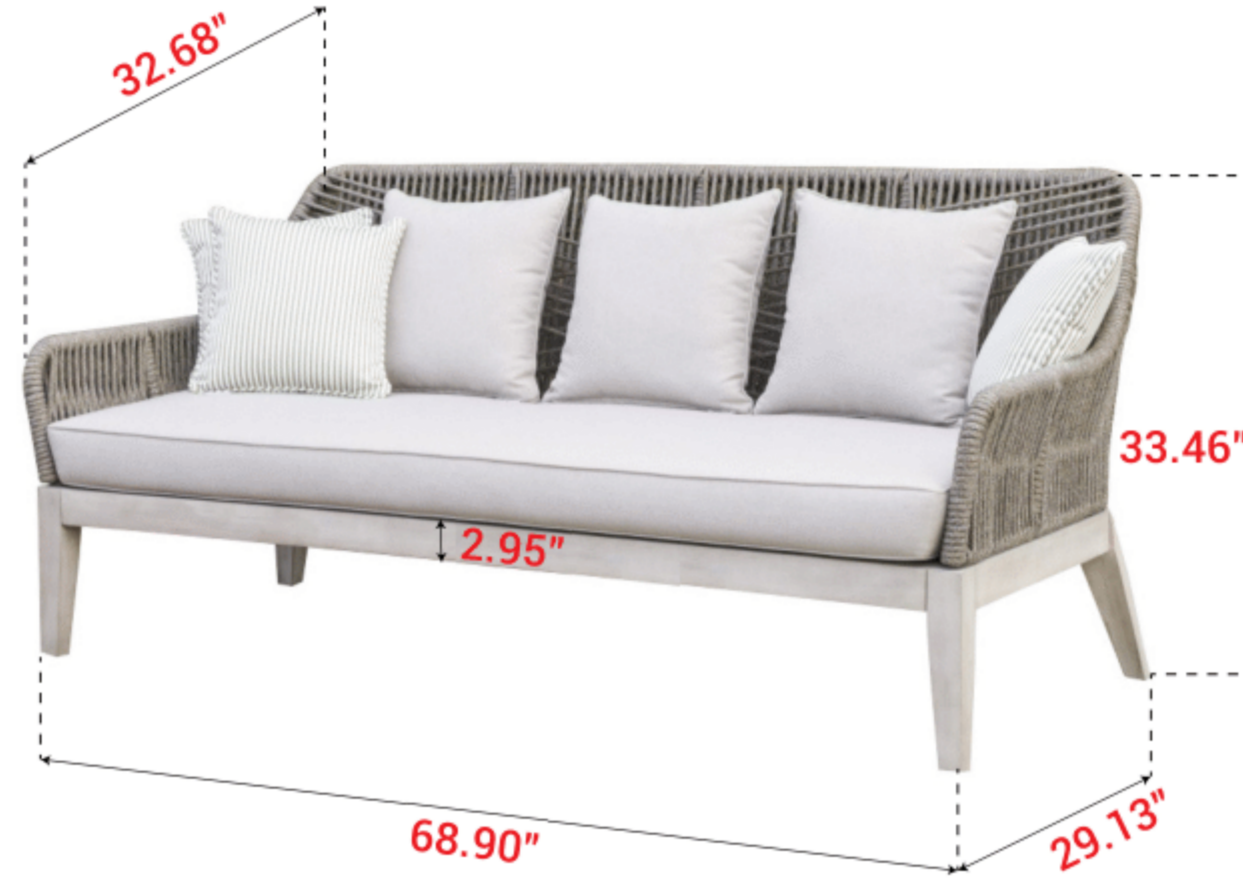

Single Sofa: **31.50" x 32.68" x 33.46"**

Triple Sofa: **72.83" x 32.68" x 33.46"**

**Table: 43.31" x 25.59" x 13.78"**