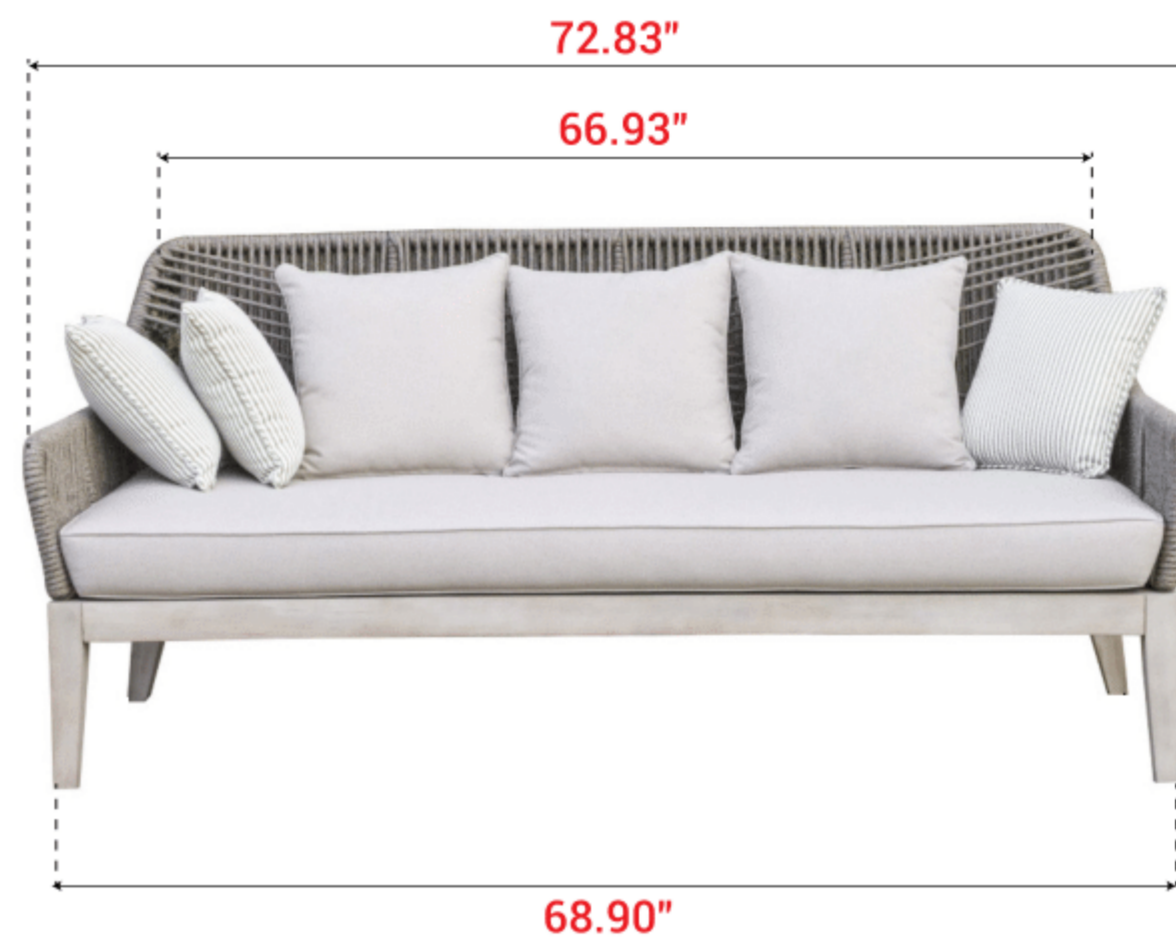

Single Sofa: **31.50" x 32.68" x 33.46"**

Triple Sofa: **72.83" x 32.68" x 33.46"**

**Table: 43.31" x 25.59" x 13.78"**