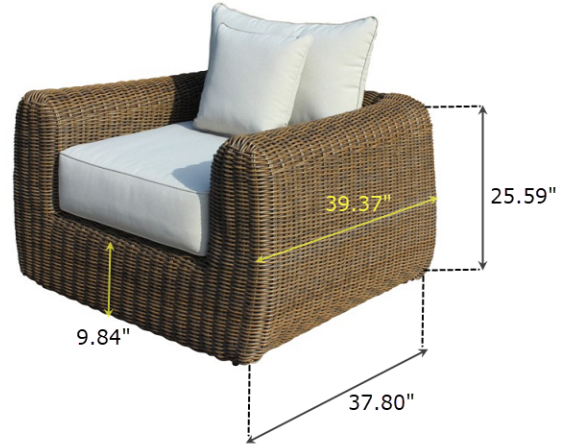

Armchair: 41.34" x 39.37" x 25.59"

Triple Sofa: 82.68" x 42.52" x 25.59"

Table: 45.28" x 27.56" x 14.57"