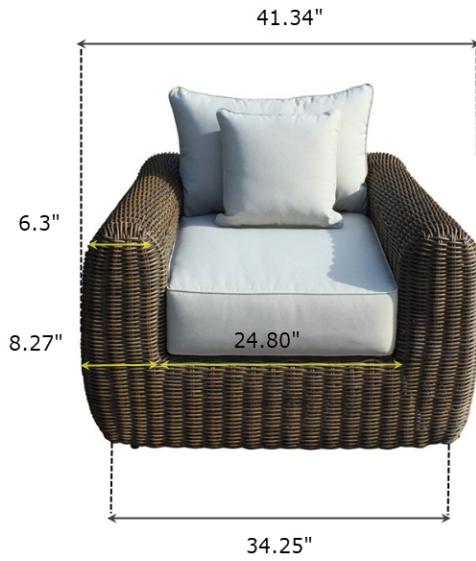

Armchair: 41.34" x 39.37" x 25.59"

Triple Sofa: 82.68" x 42.52" x 25.59"

Table: 45.28" x 27.56" x 14.57"