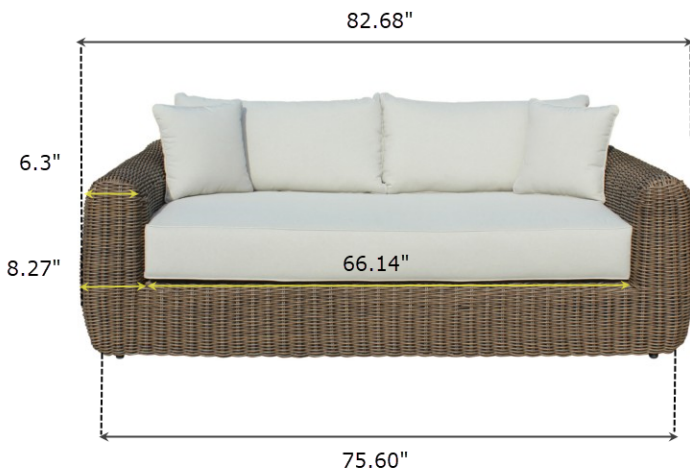

Armchair: 41.34" x 39.37" x 25.59"

Triple Sofa: 82.68" x 42.52" x 25.59"

Table: 45.28" x 27.56" x 14.57"