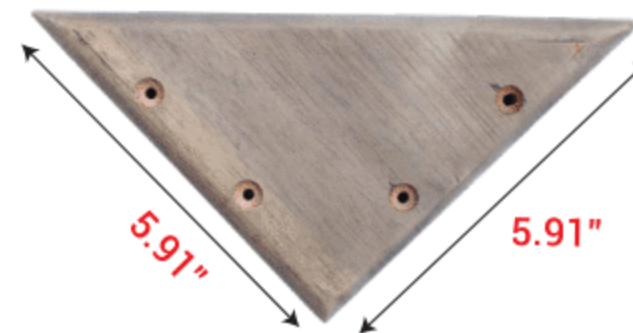

Sun Lounger: 31.5" x 78.74" x 11.81"

Corner Feet

Middle Feet