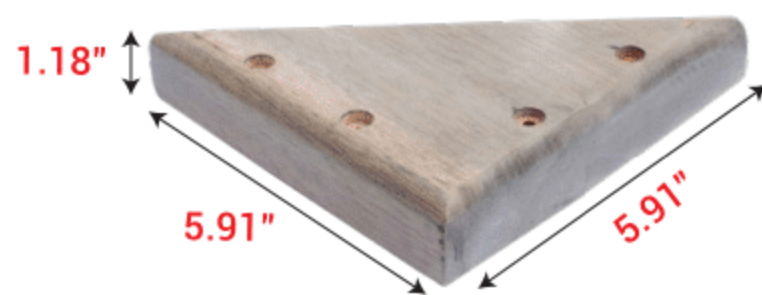

Sun Lounger: 31.5" x 78.74" x 11.81"

Corner Feet

Middle Feet