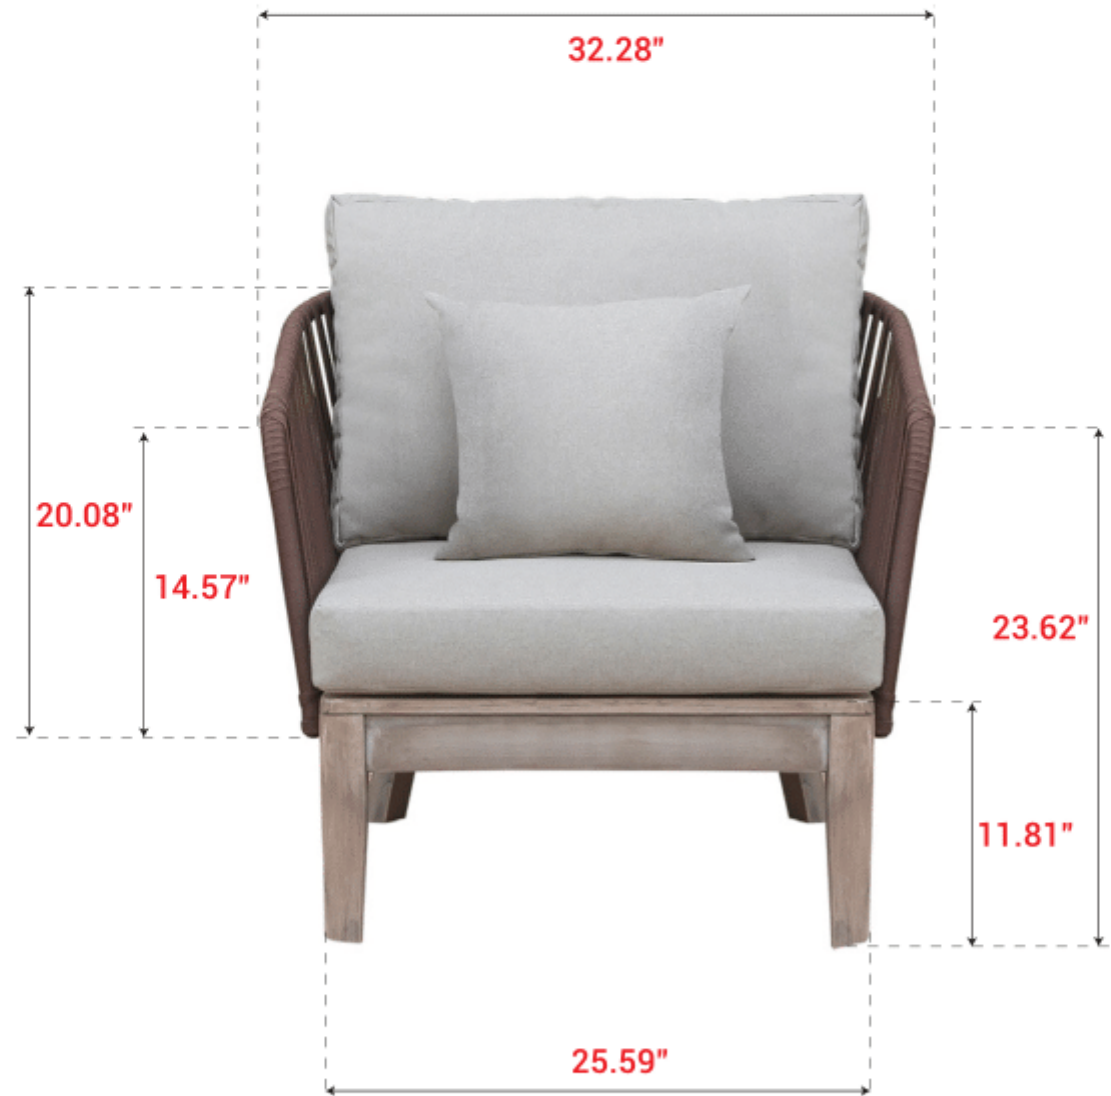

Single sofa: **32.28" x 31.50" x 29.53"**

Triple sofa: **74.80" x 31.50" x 29.53"**

Table: **43.31" x 25.59" x 13.78"**